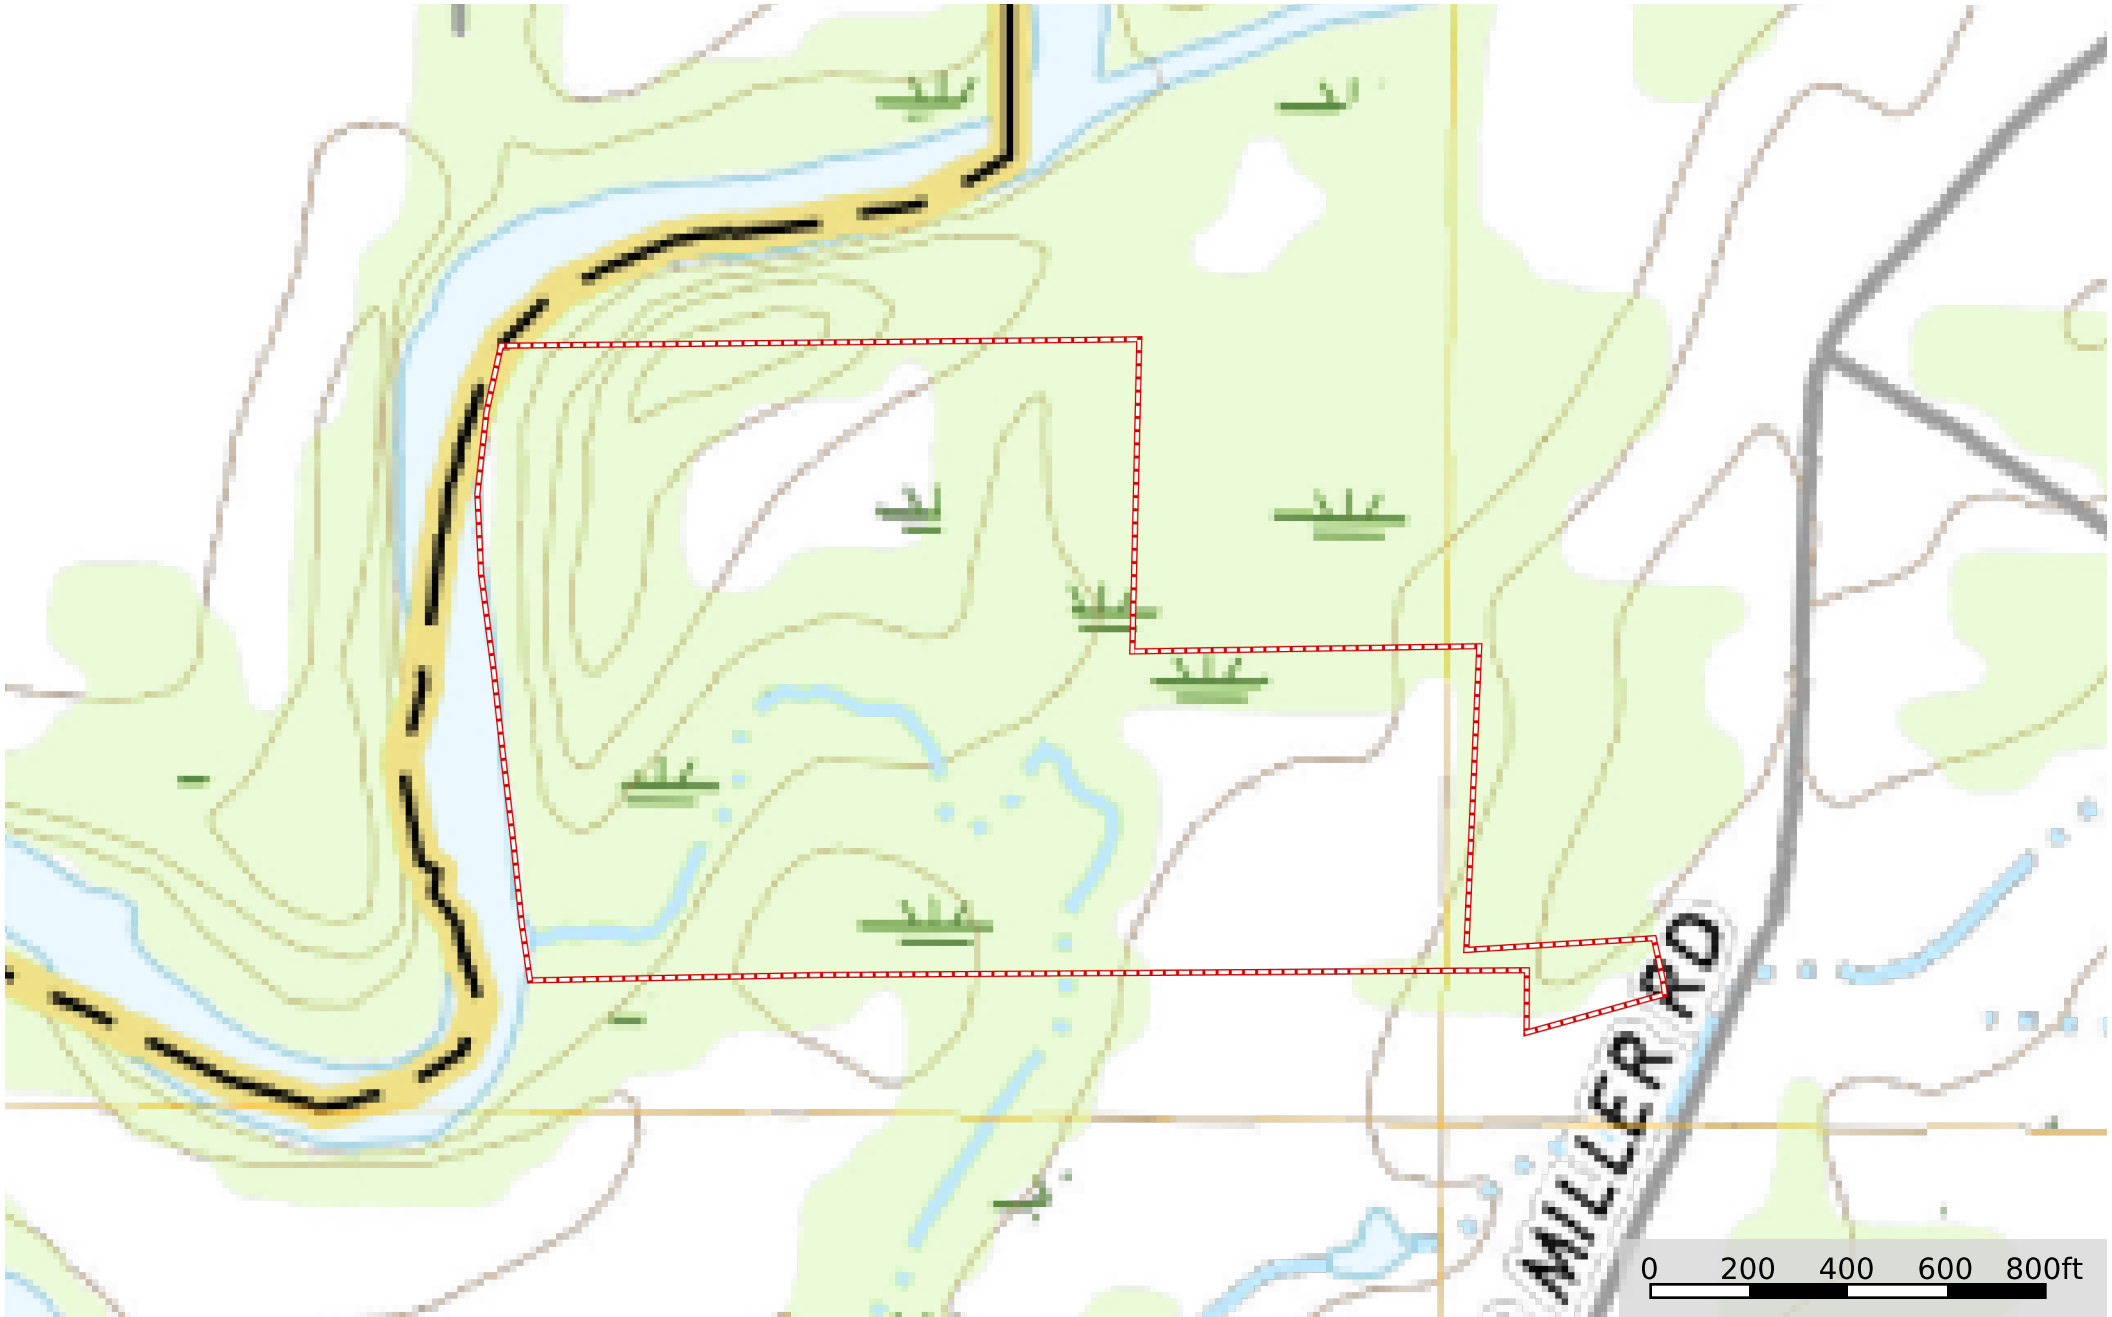

LA - Franklin Wilson 50 acres +/-  
Franklin Parish, Louisiana, 50 AC +/-

 Boundary