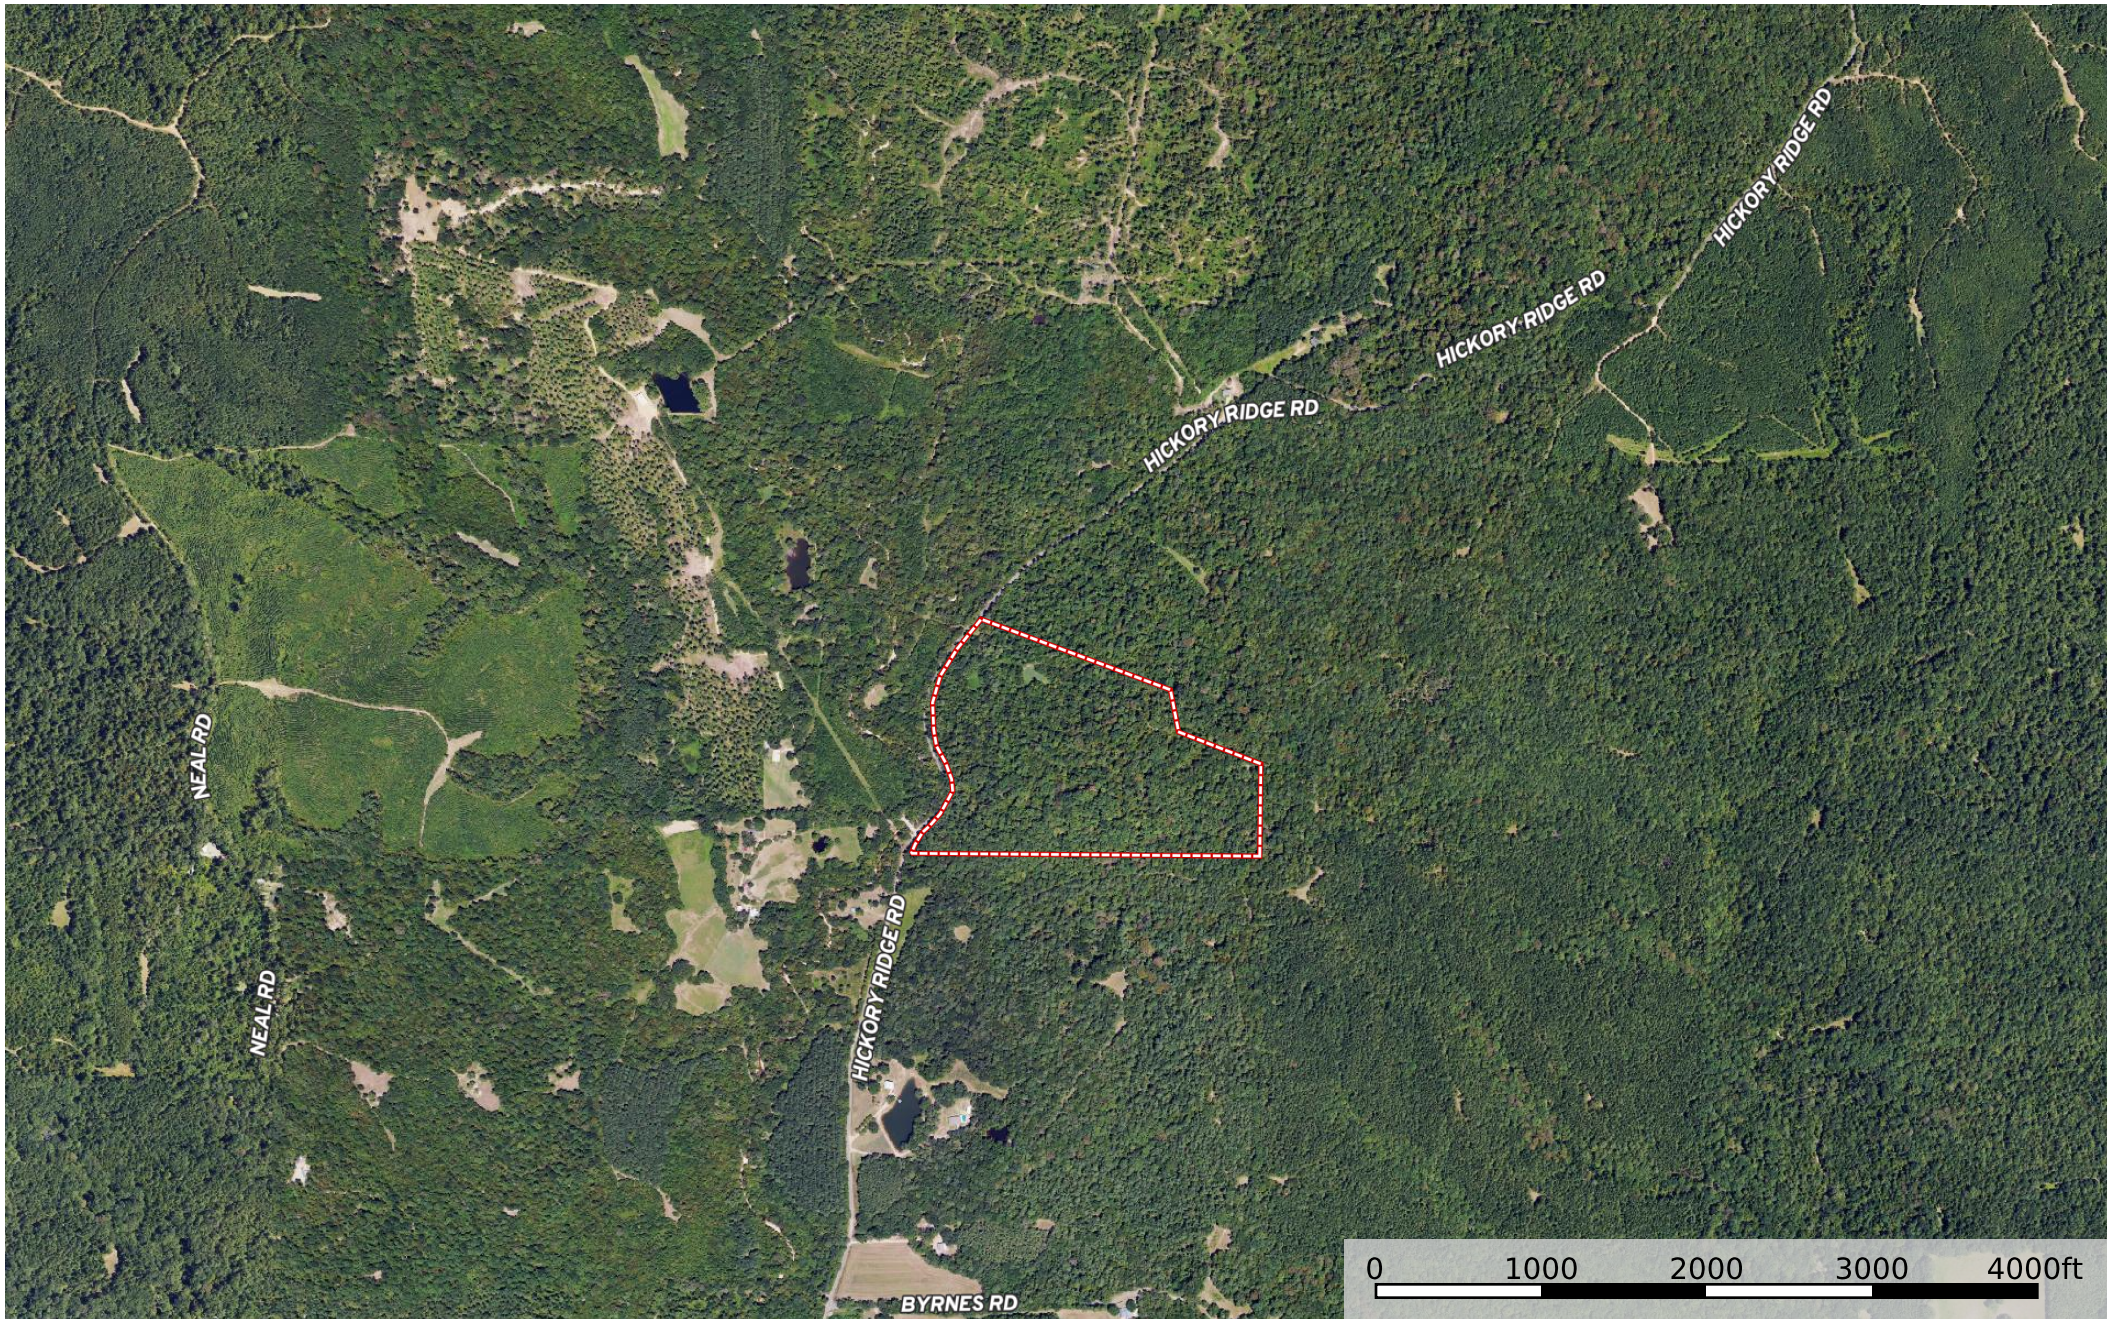

MS - Claiborne Rut & Strut Properties 47 acres +/- Claiborne County, Mississippi, 47 AC +/-

 Boundary