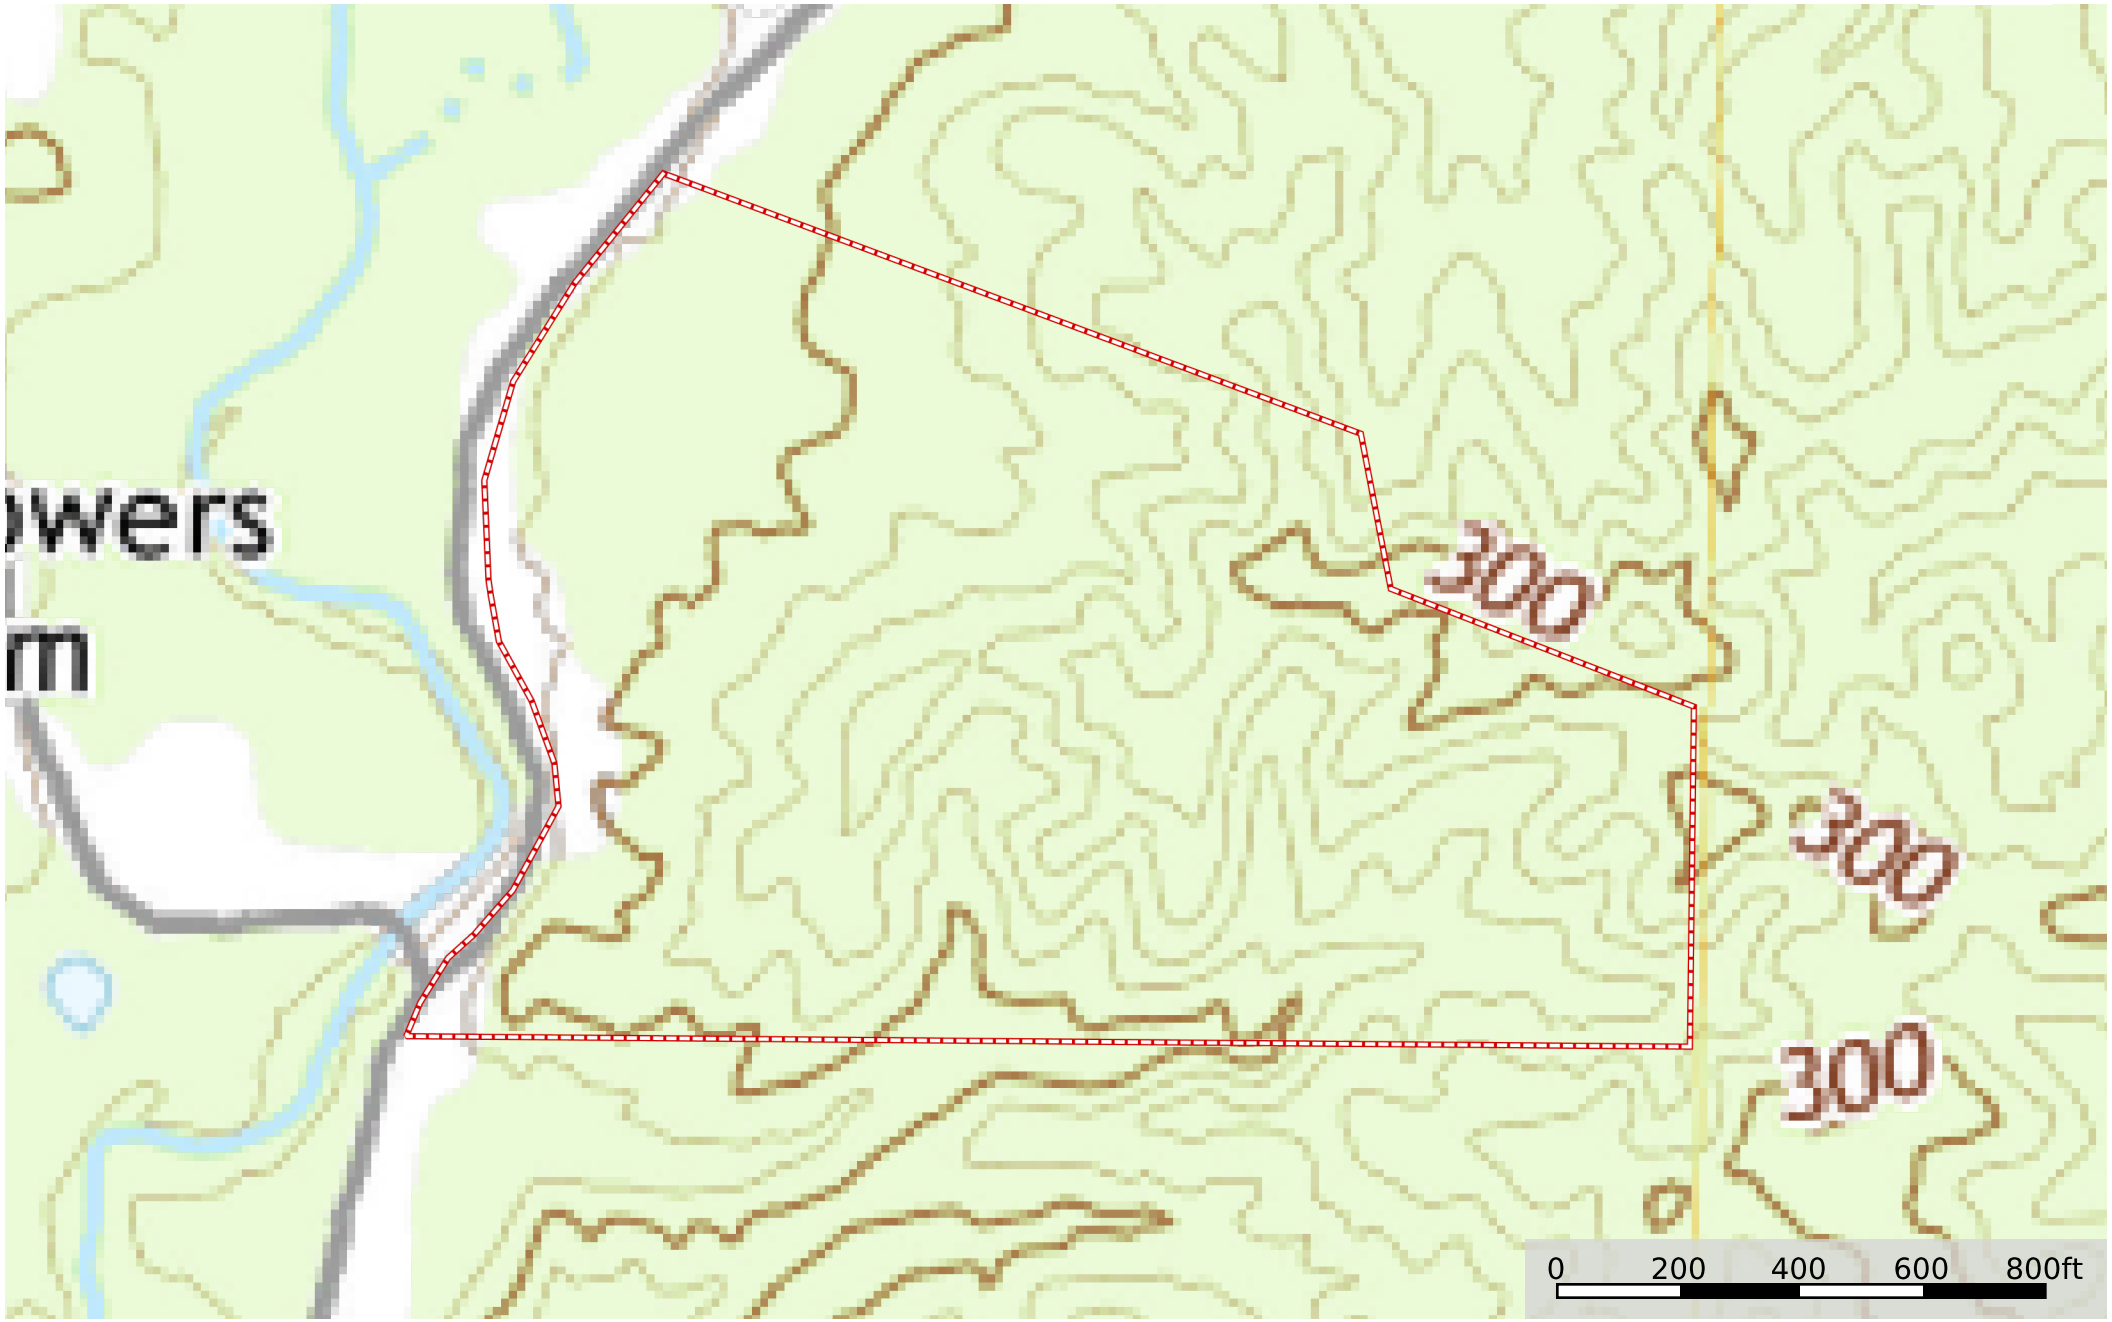

MS - Claiborne Rut & Strut Properties 47 acres +/-
Claiborne County, Mississippi, 47 AC +/-

 Boundary