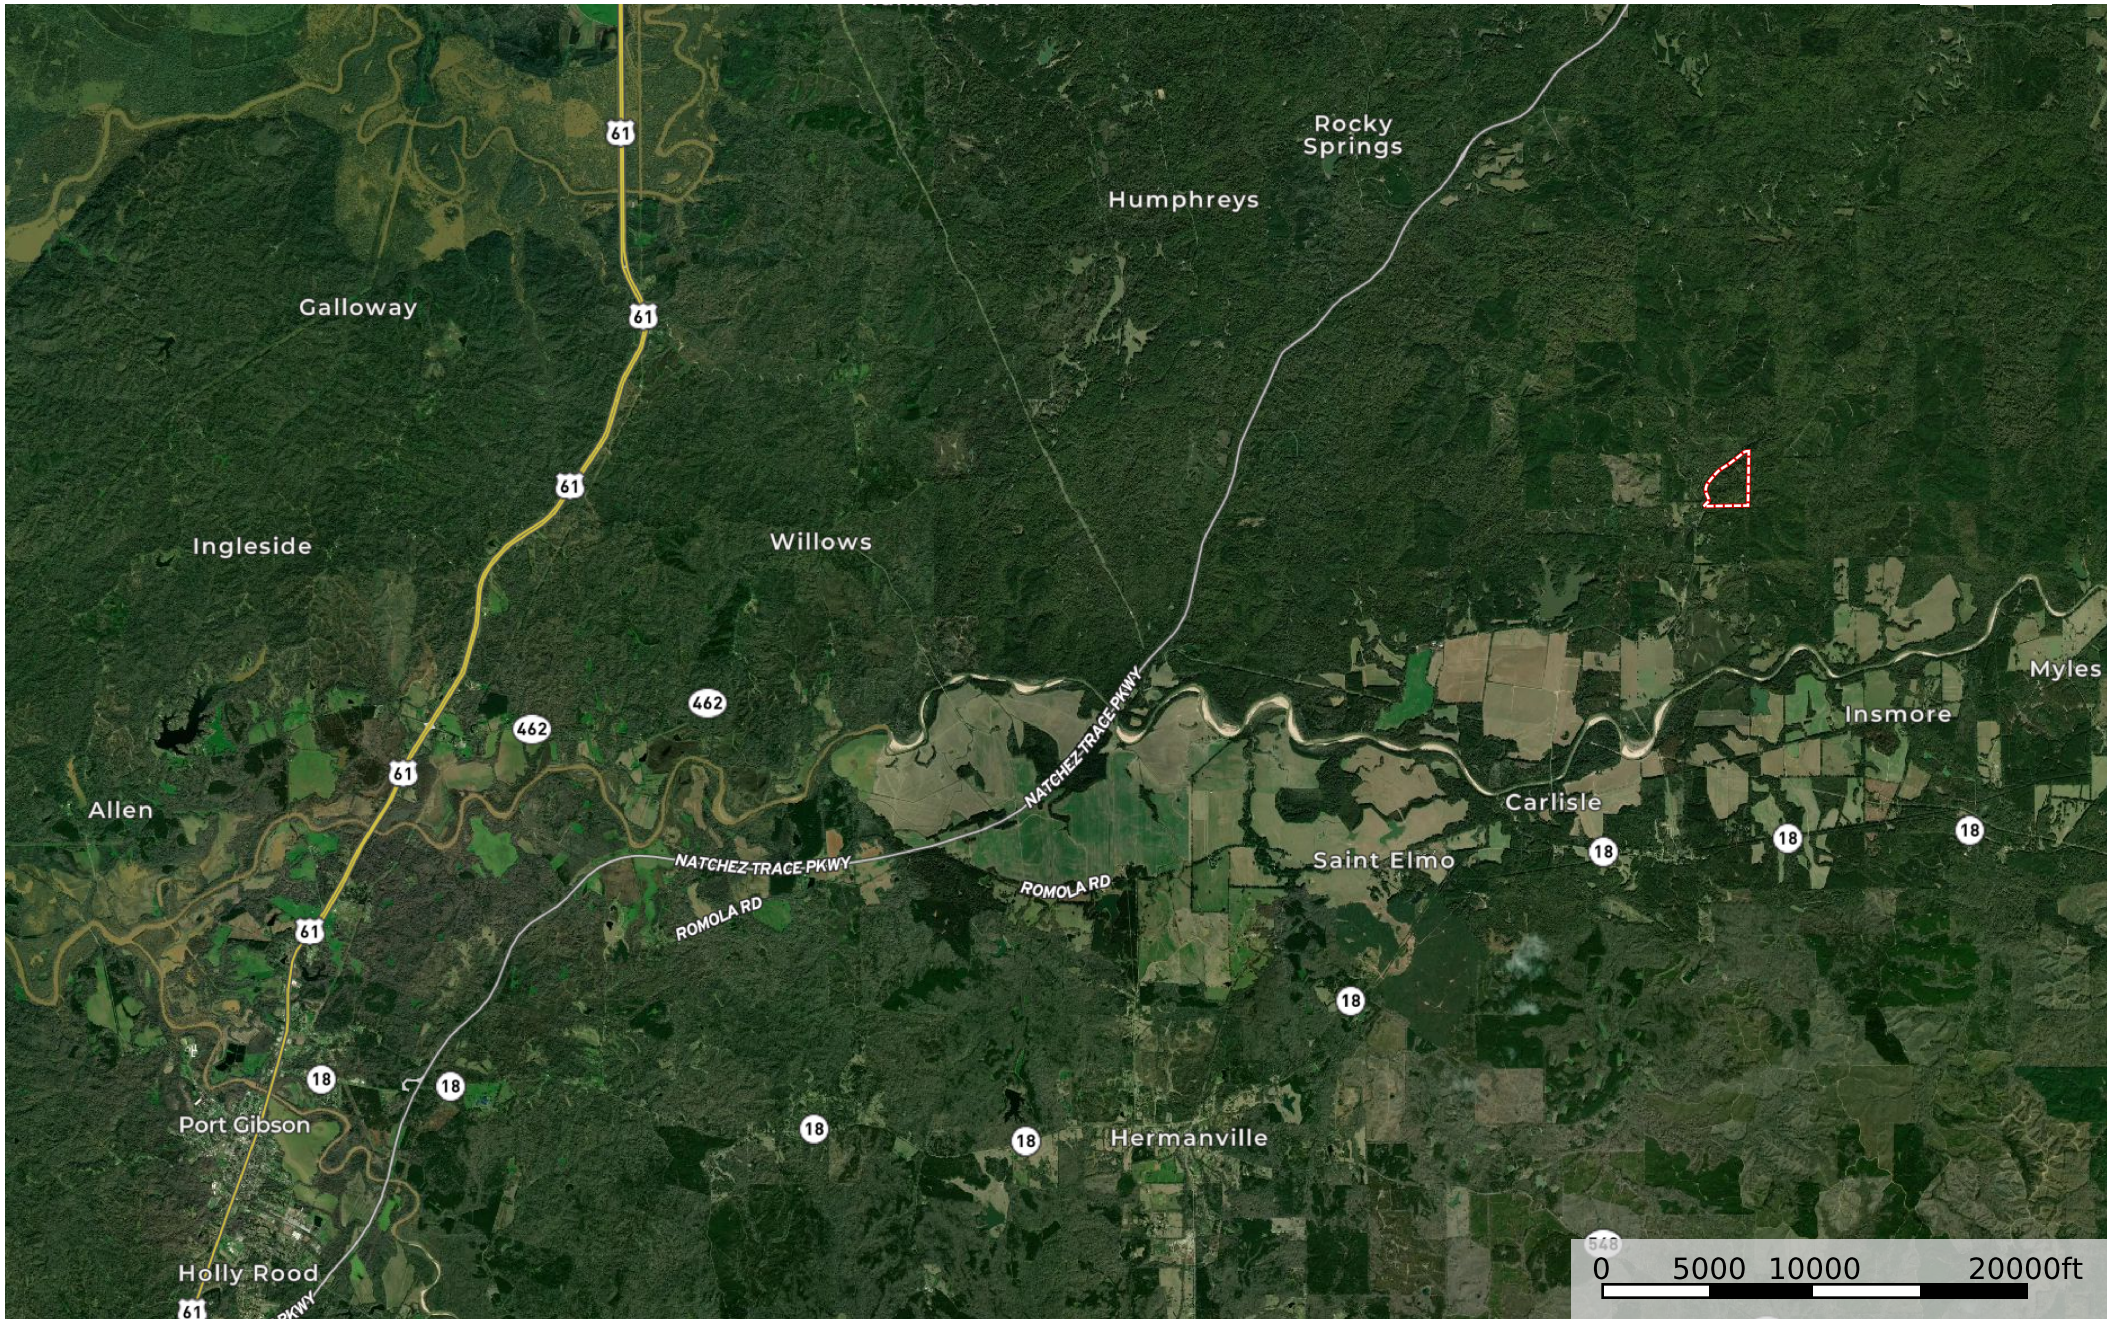

MS - Claiborne Rut & Strut Properties 91 acres +/-

Claiborne County, Mississippi, 91 AC +/-

 MS - Claiborne Rut