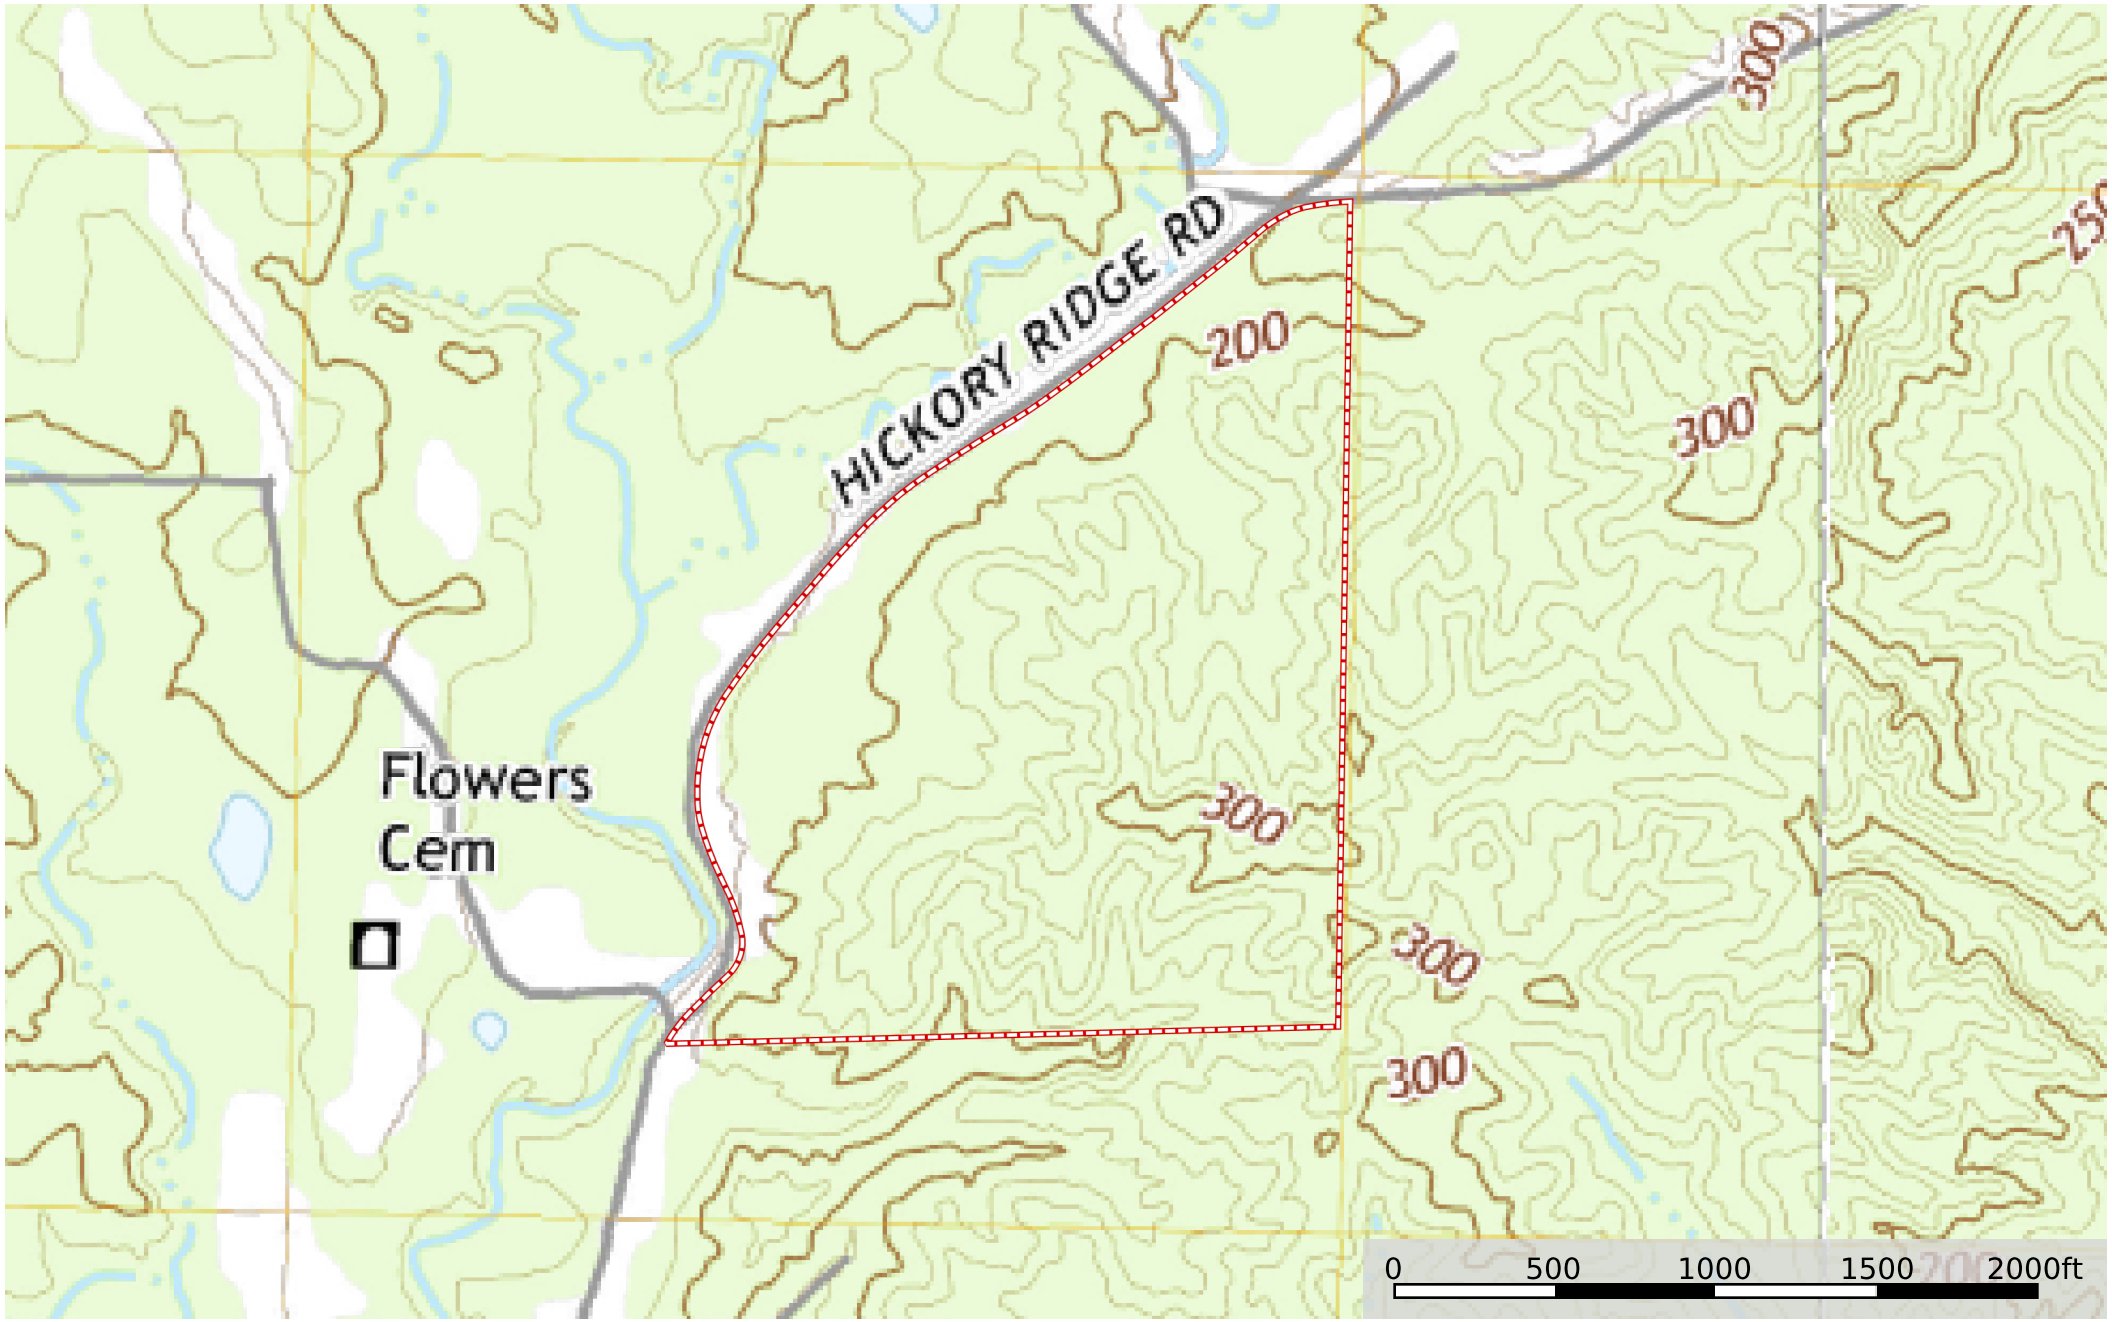

MS - Claiborne Rut & Strut Properties 91 acres +/-
Claiborne County, Mississippi, 91 AC +/-

 MS - Claiborne Rut