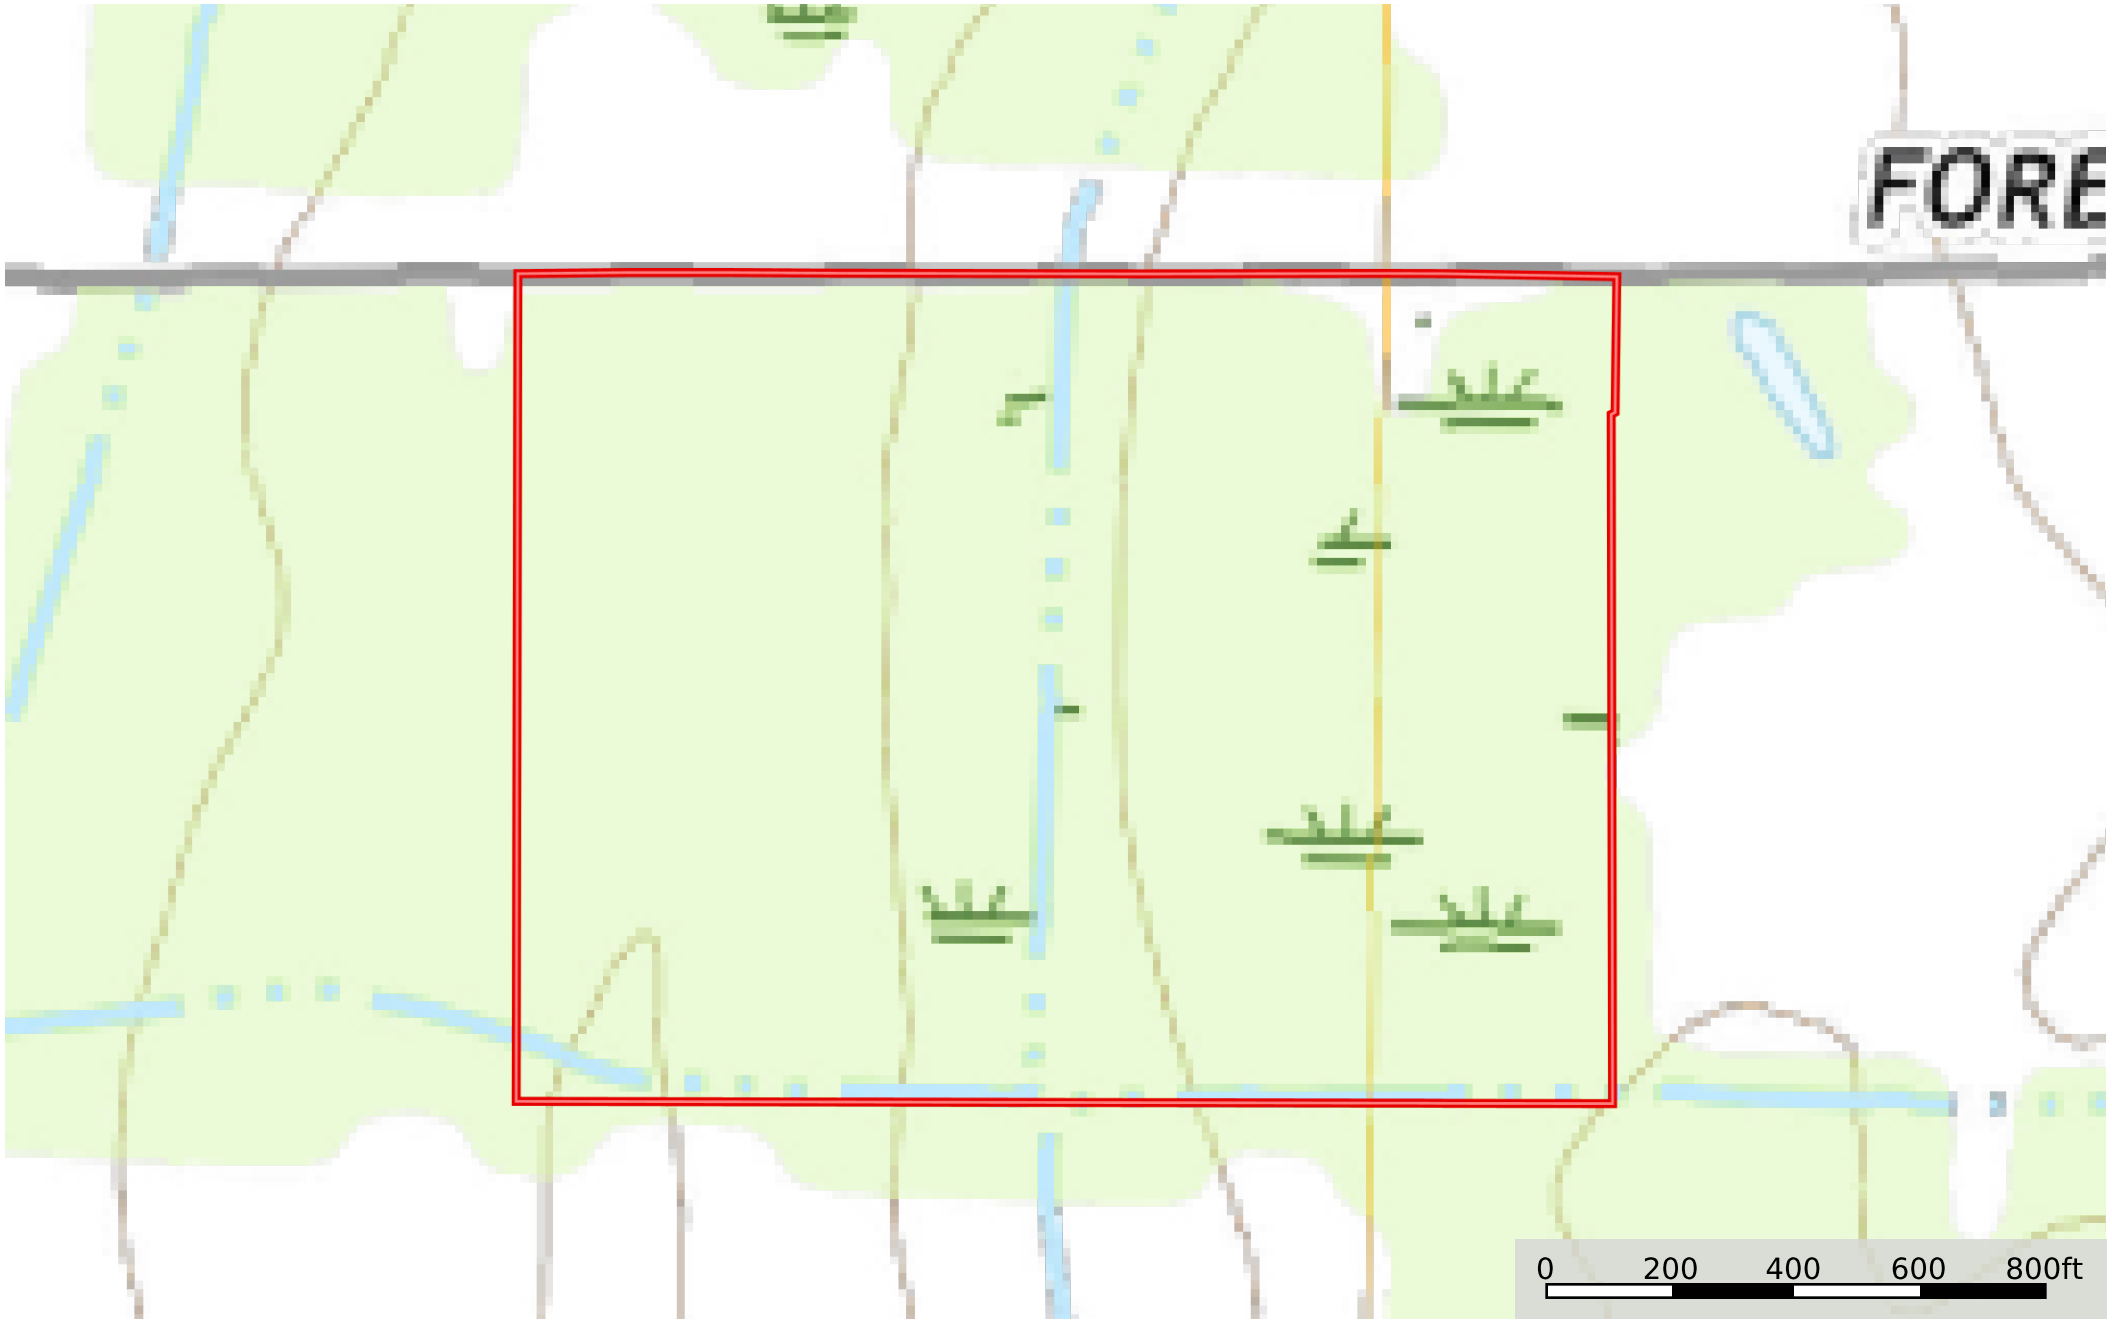

LA - West Carroll T & B Investments 50 ac +/-
West Carroll Parish, Louisiana, 50 AC +/-

FORE

Boundary