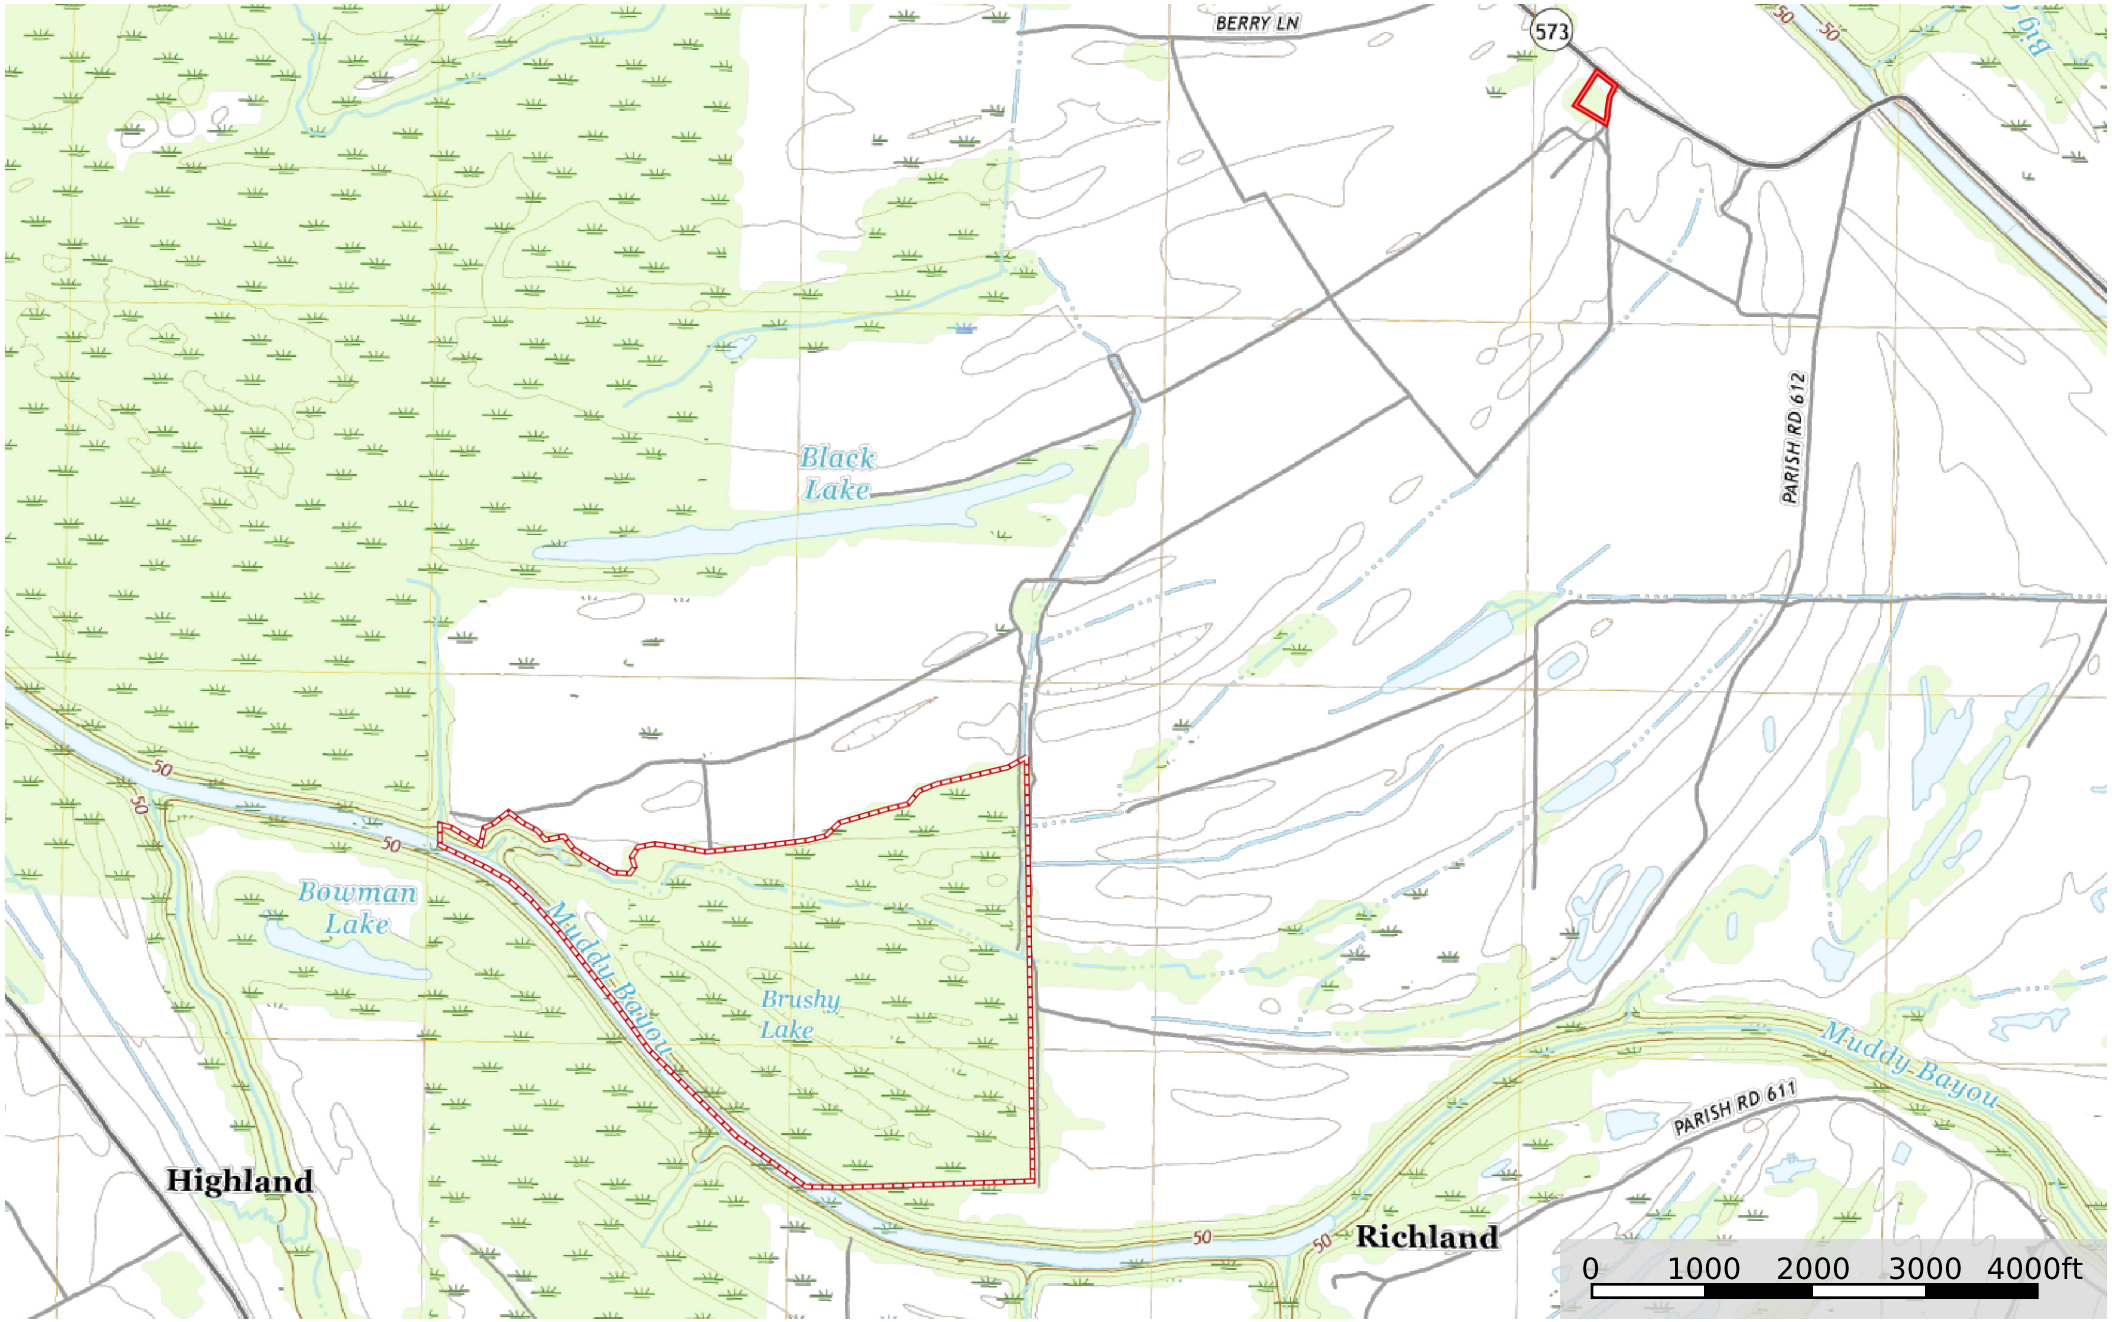

LA - Tensas Scanlan 277 ac +/-  
Tensas Parish, Louisiana, 277 AC +/-

Boundary Boundary