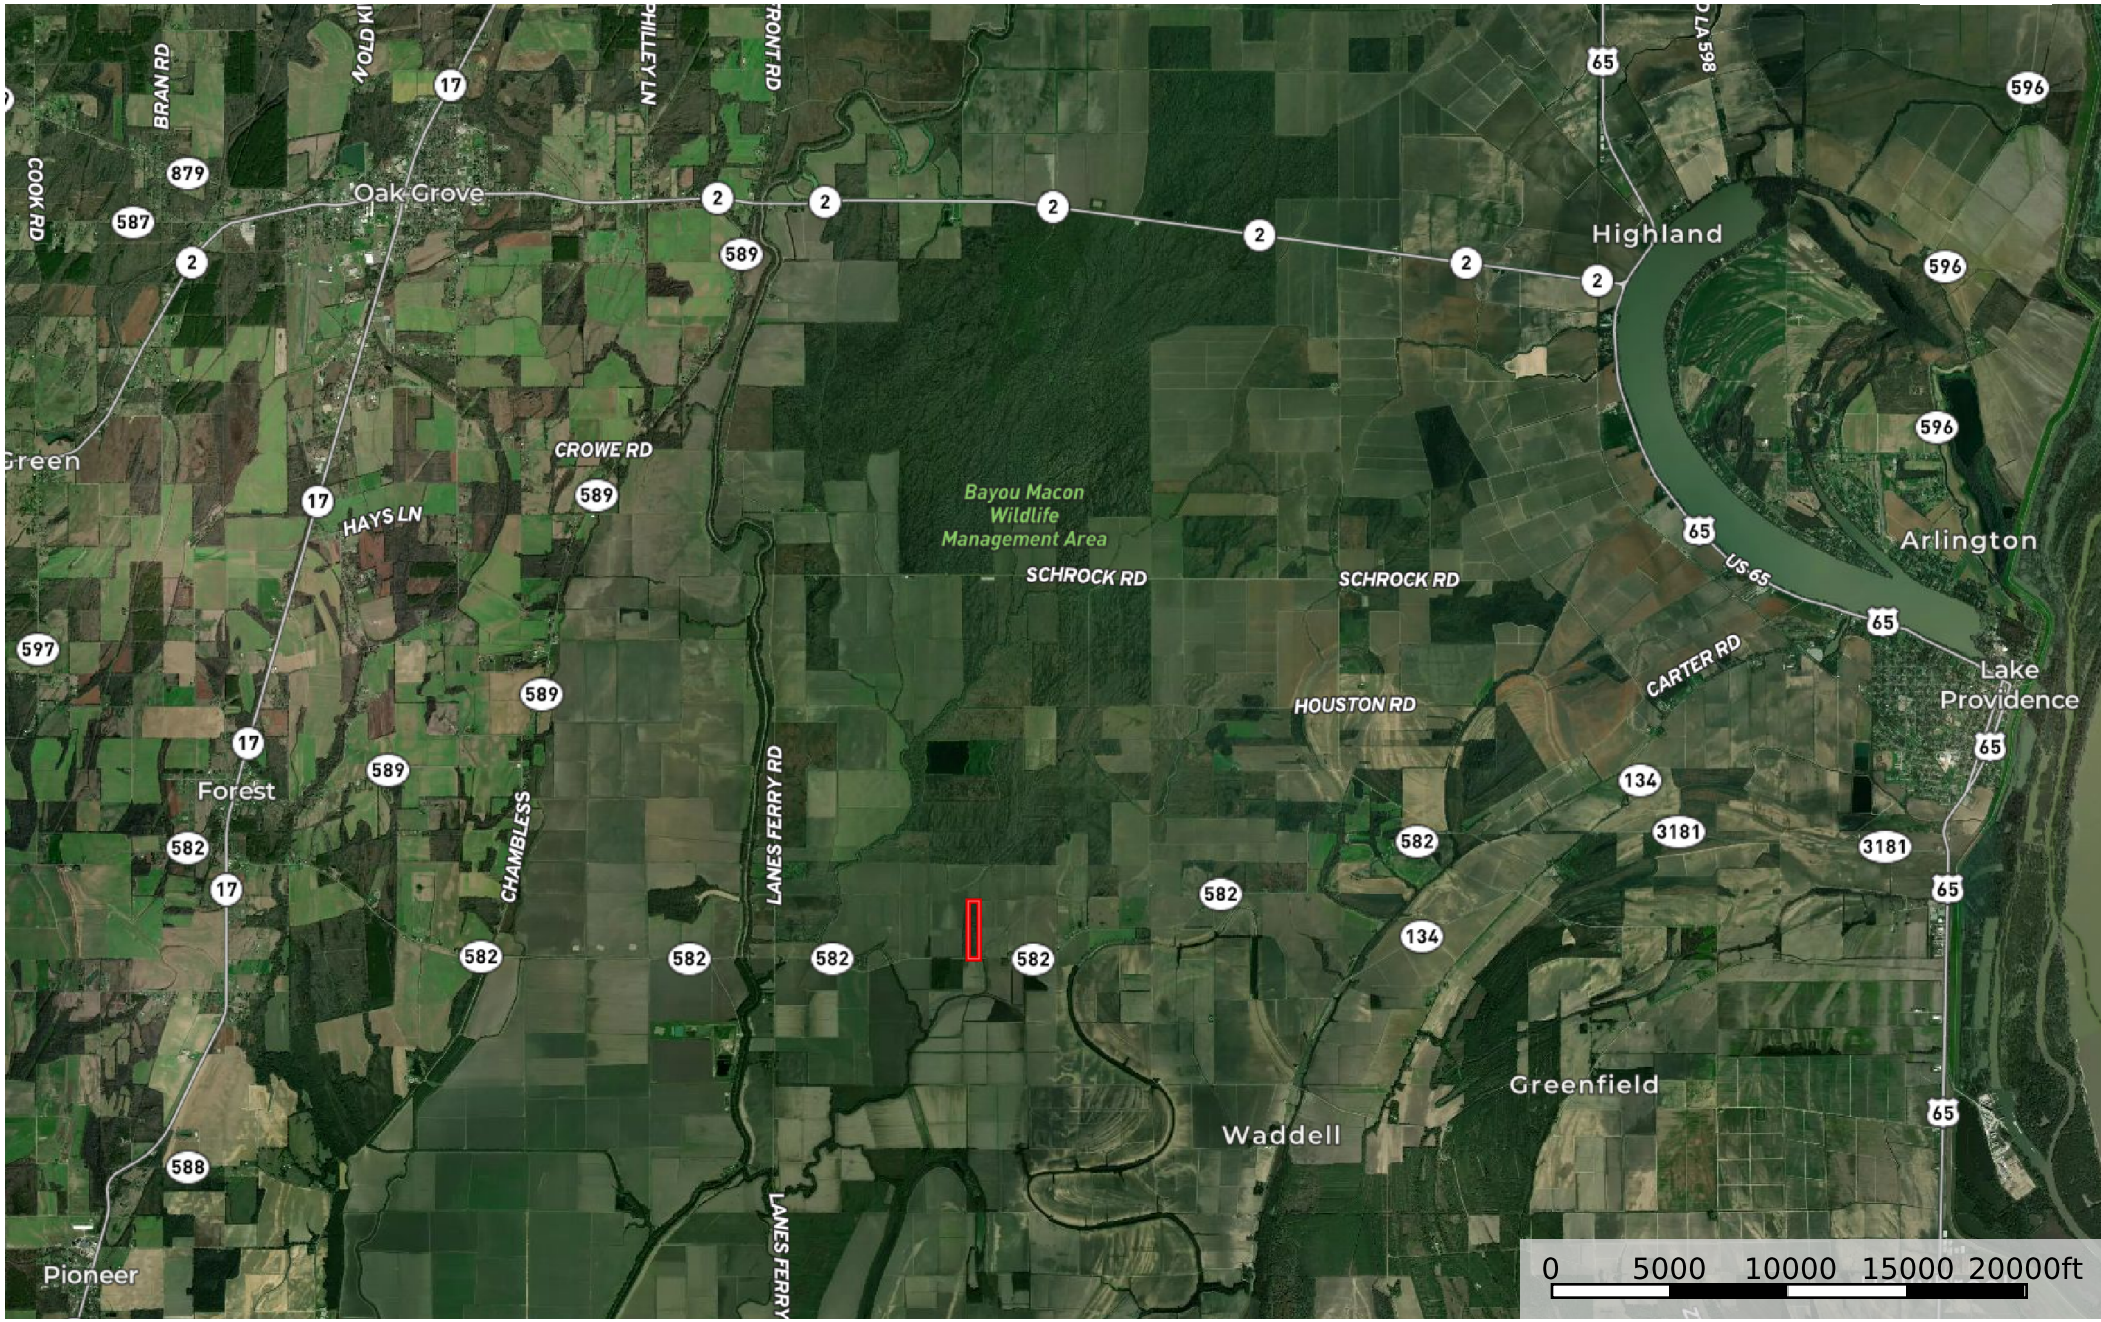

LA - East Carroll Walpole 40 ac +/-  
Louisiana, 40 AC +/-

Boundary