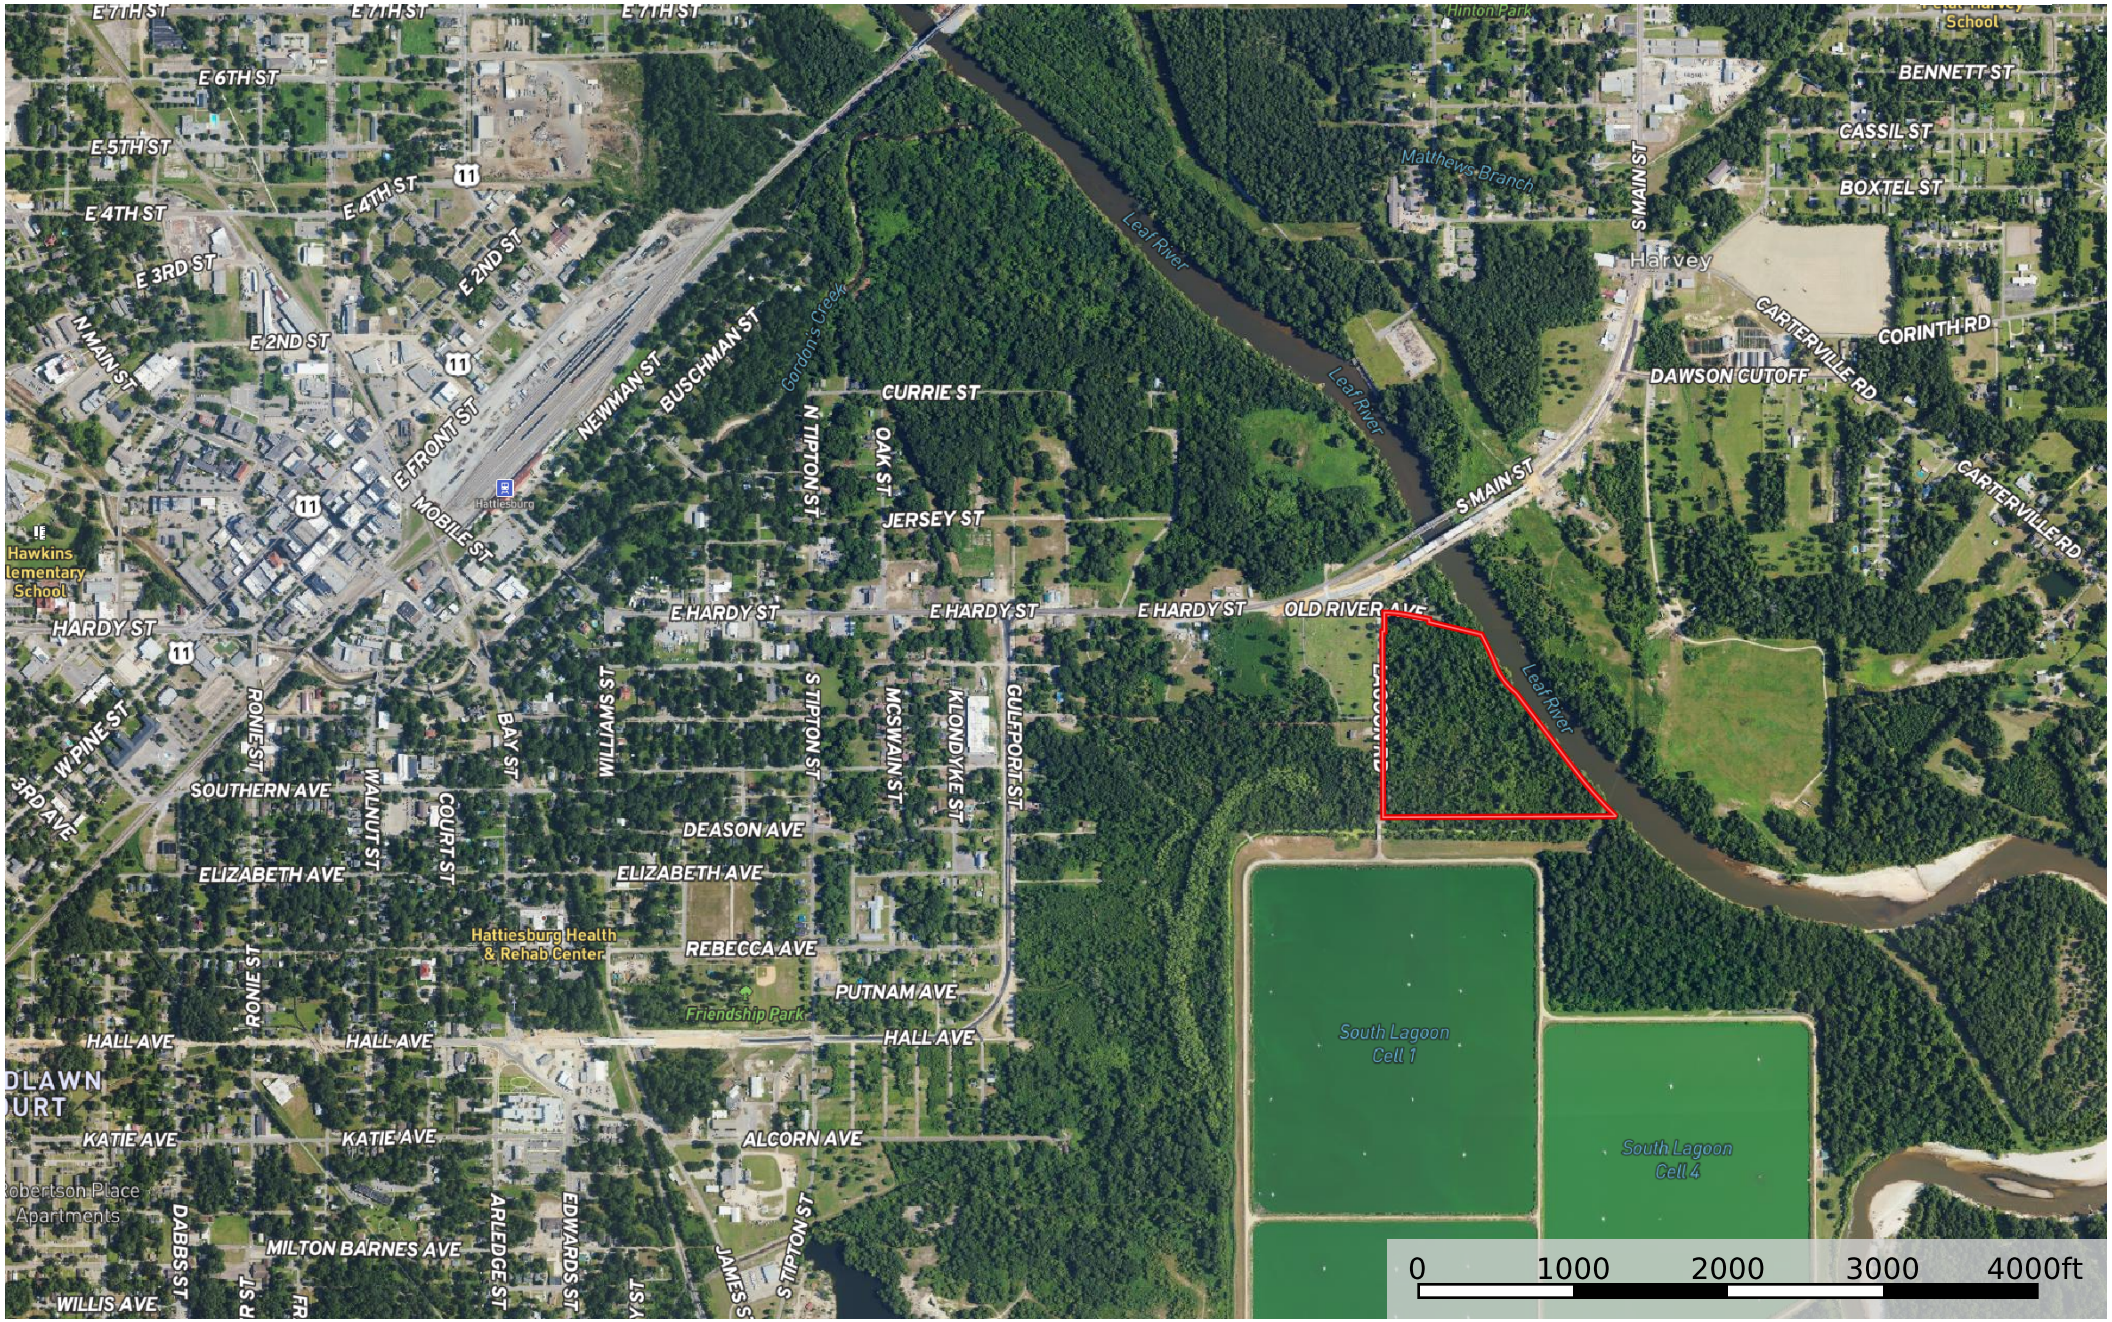

MS - Forrest Land Sisters 29 acres

Forrest County, Mississippi, 29 AC +/-

Boundary