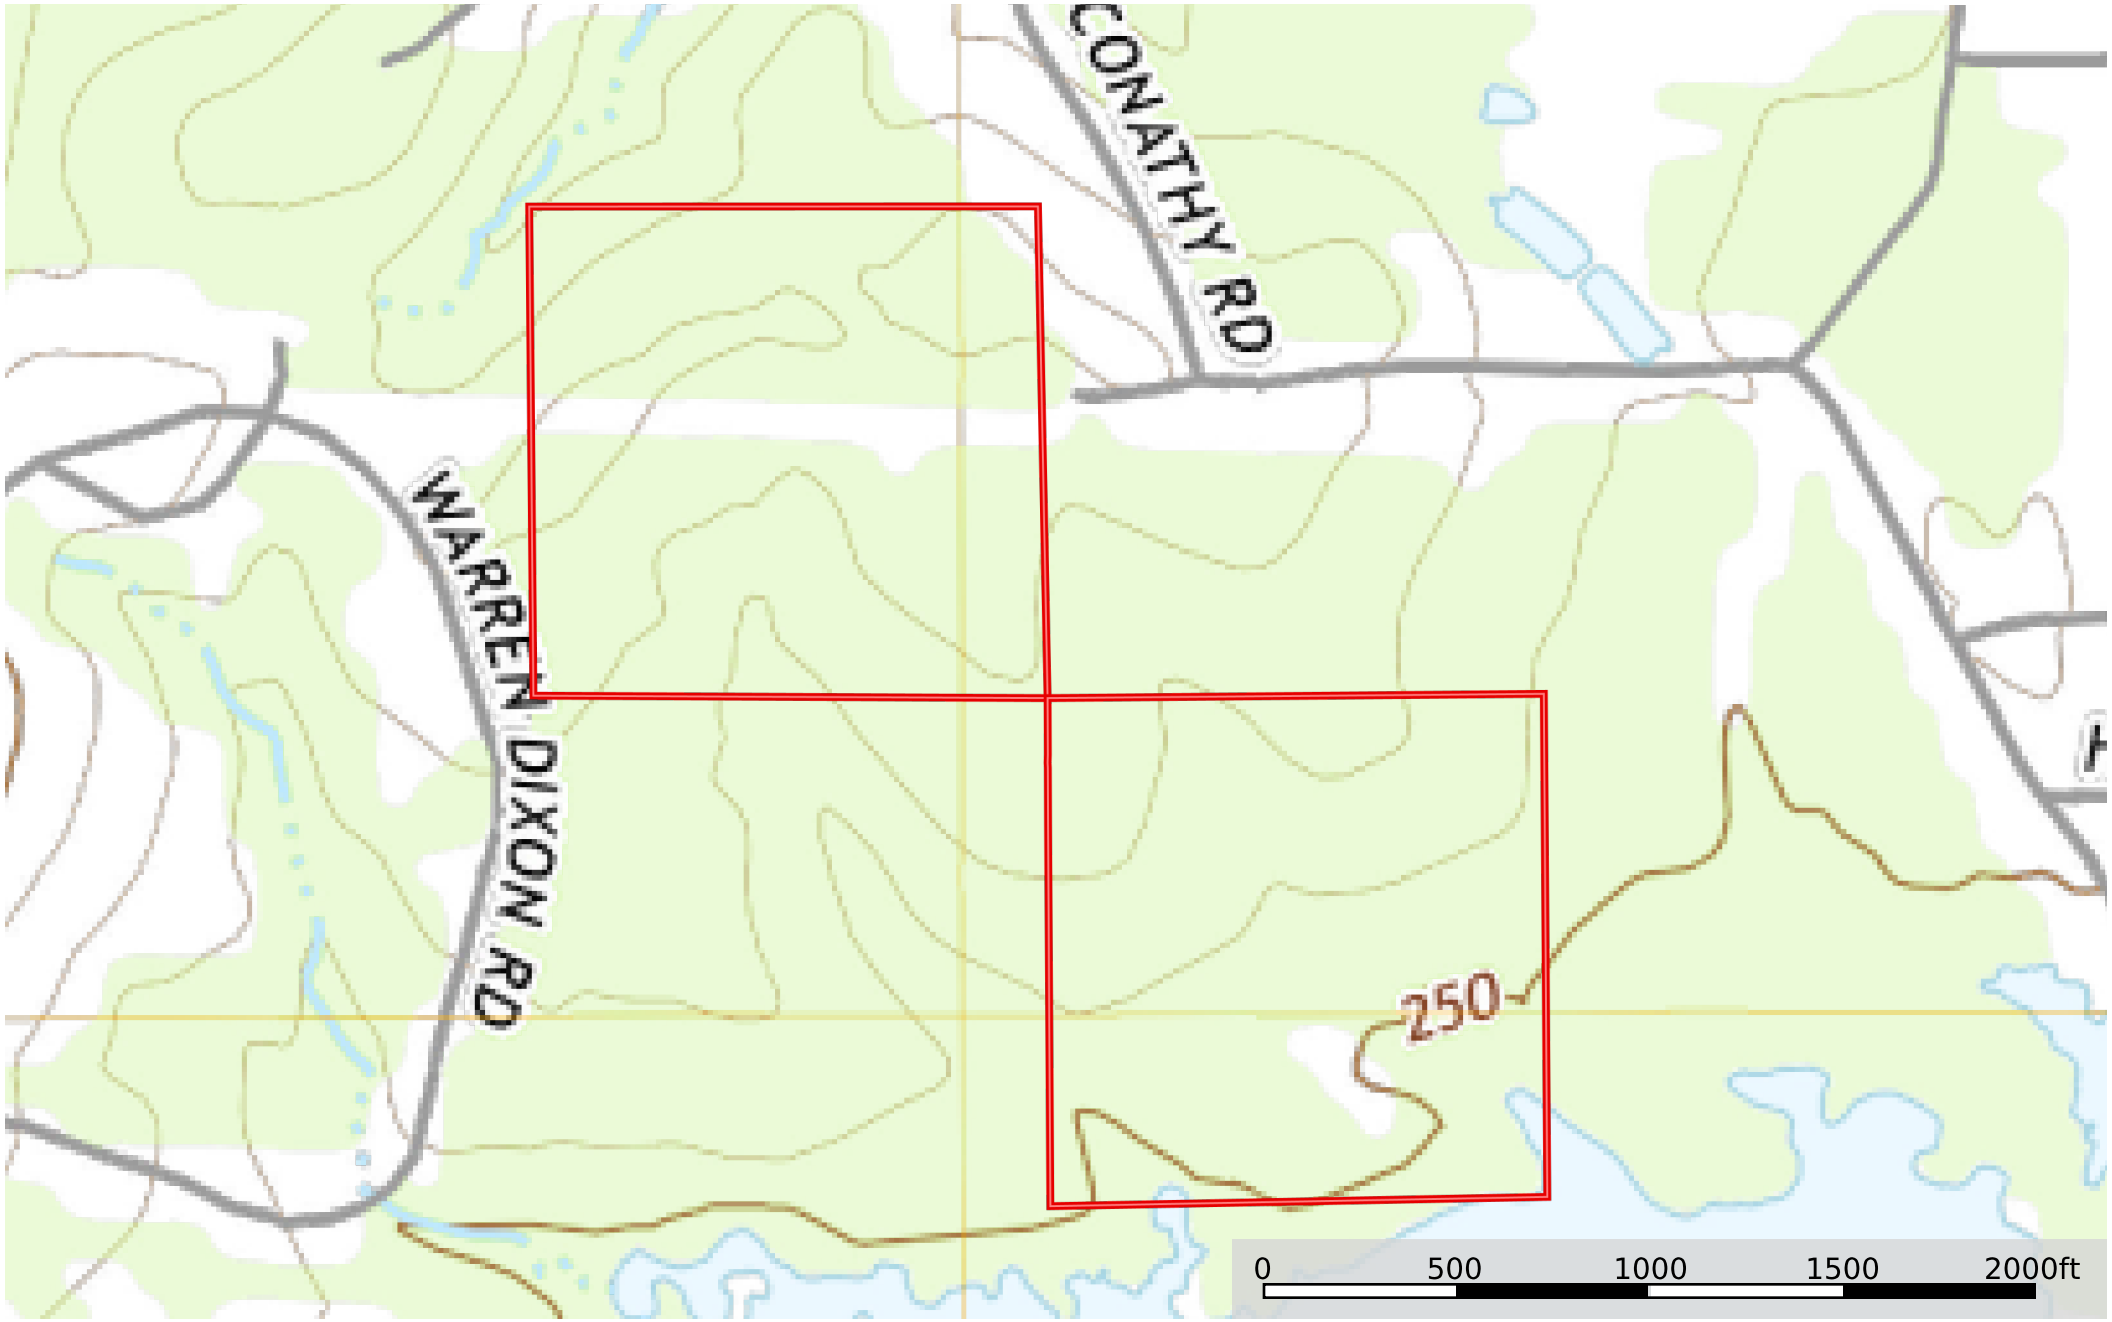

LA - Vernon Conerly 78 ac +/-
Vernon Parish, Louisiana, 78 AC +/-

Boundary