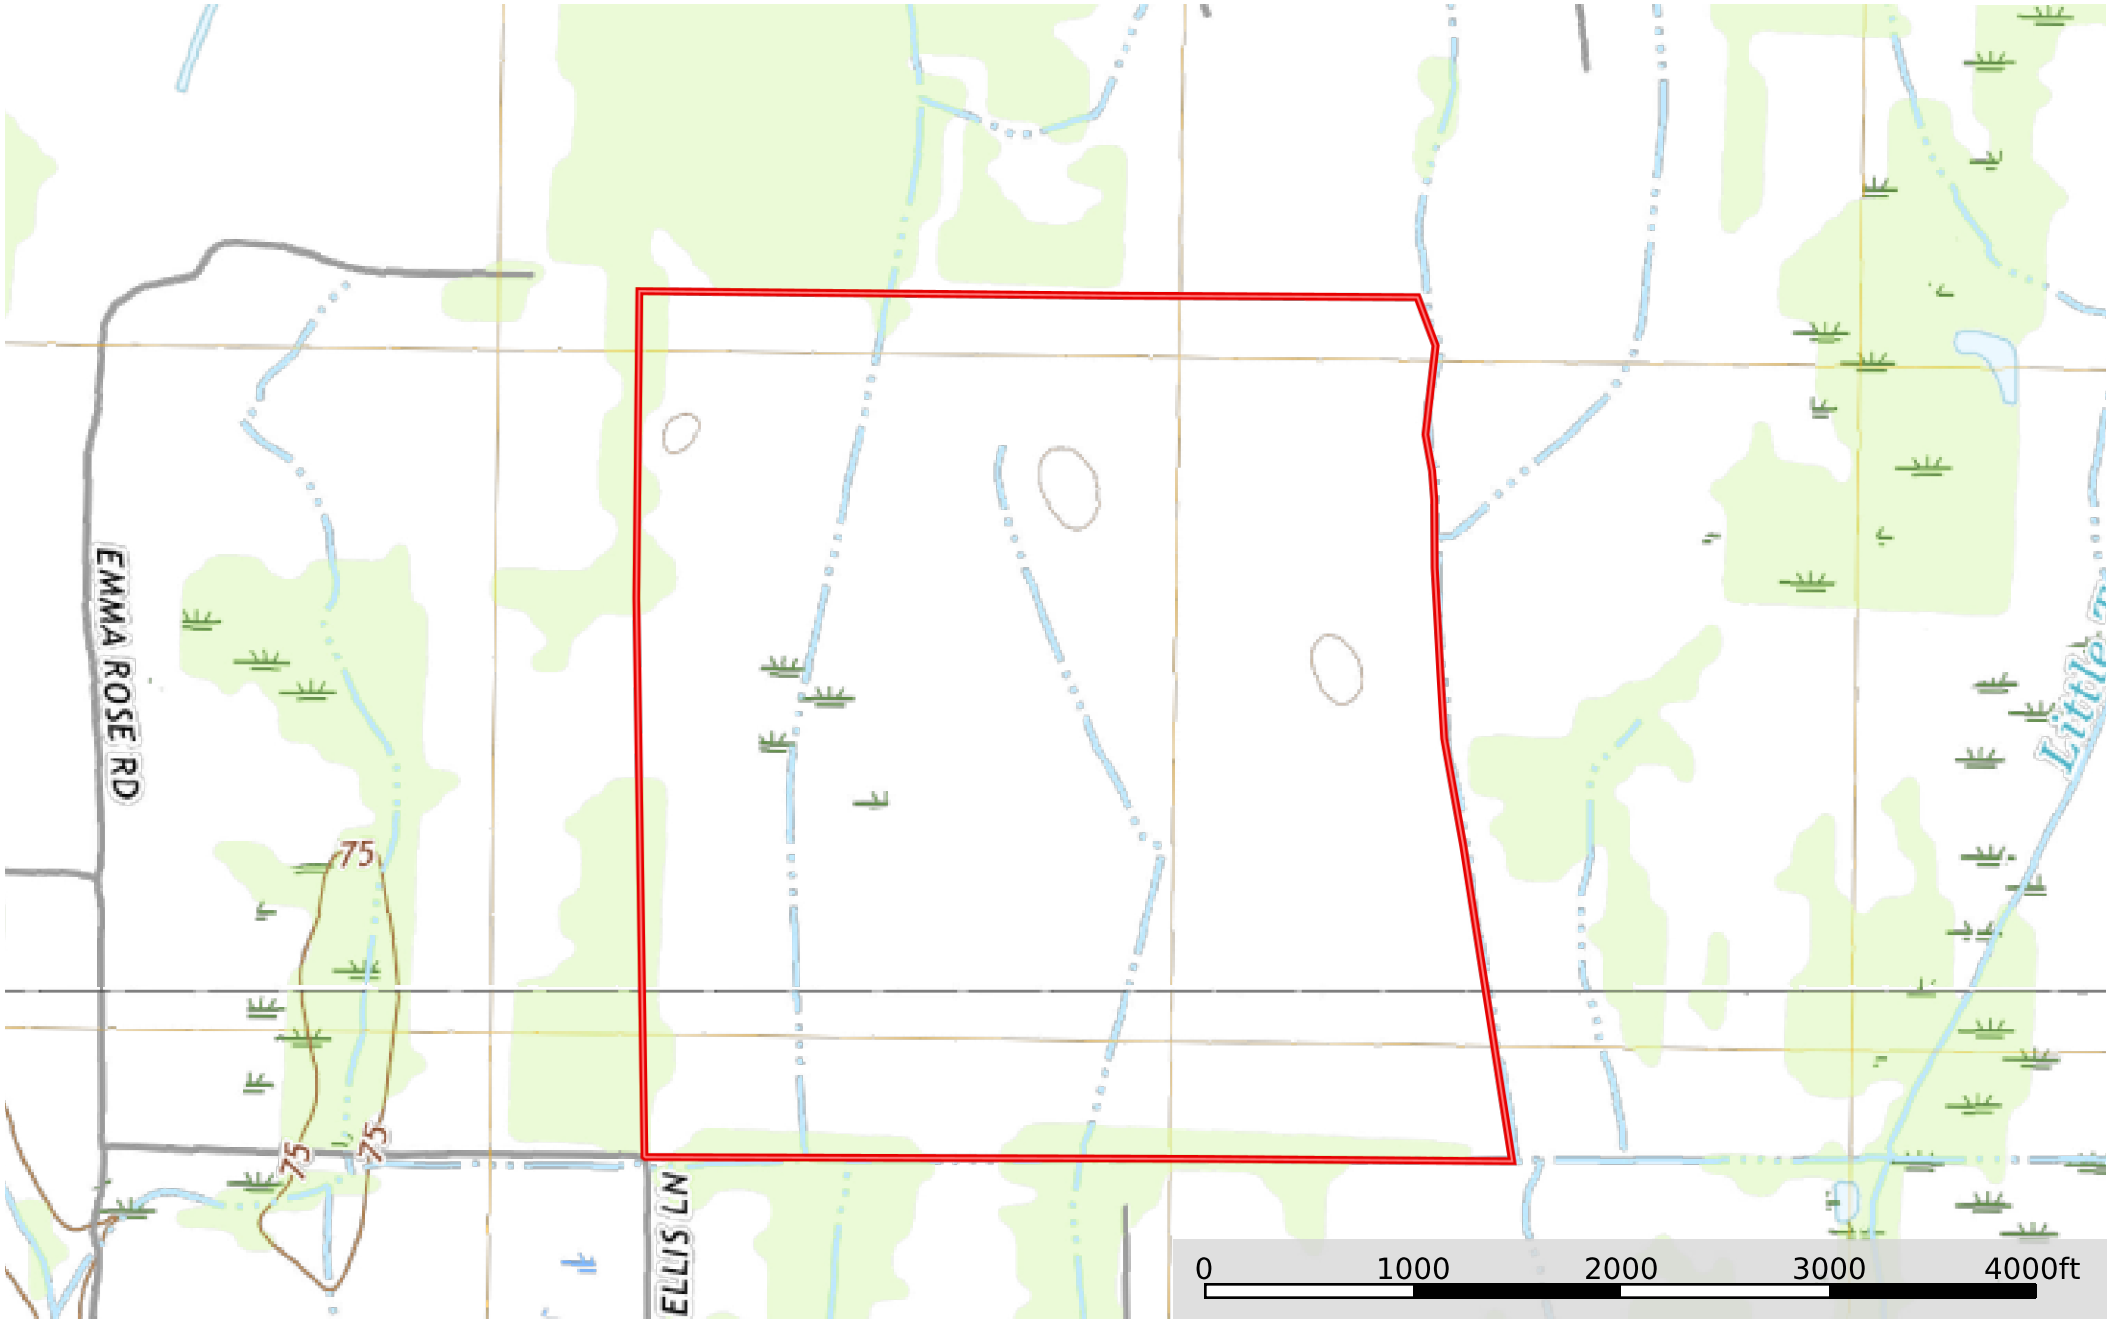

LA - Franklin Penny Lee 368.5 ac +/-  
Louisiana, 368.5 AC +/-

 Boundary