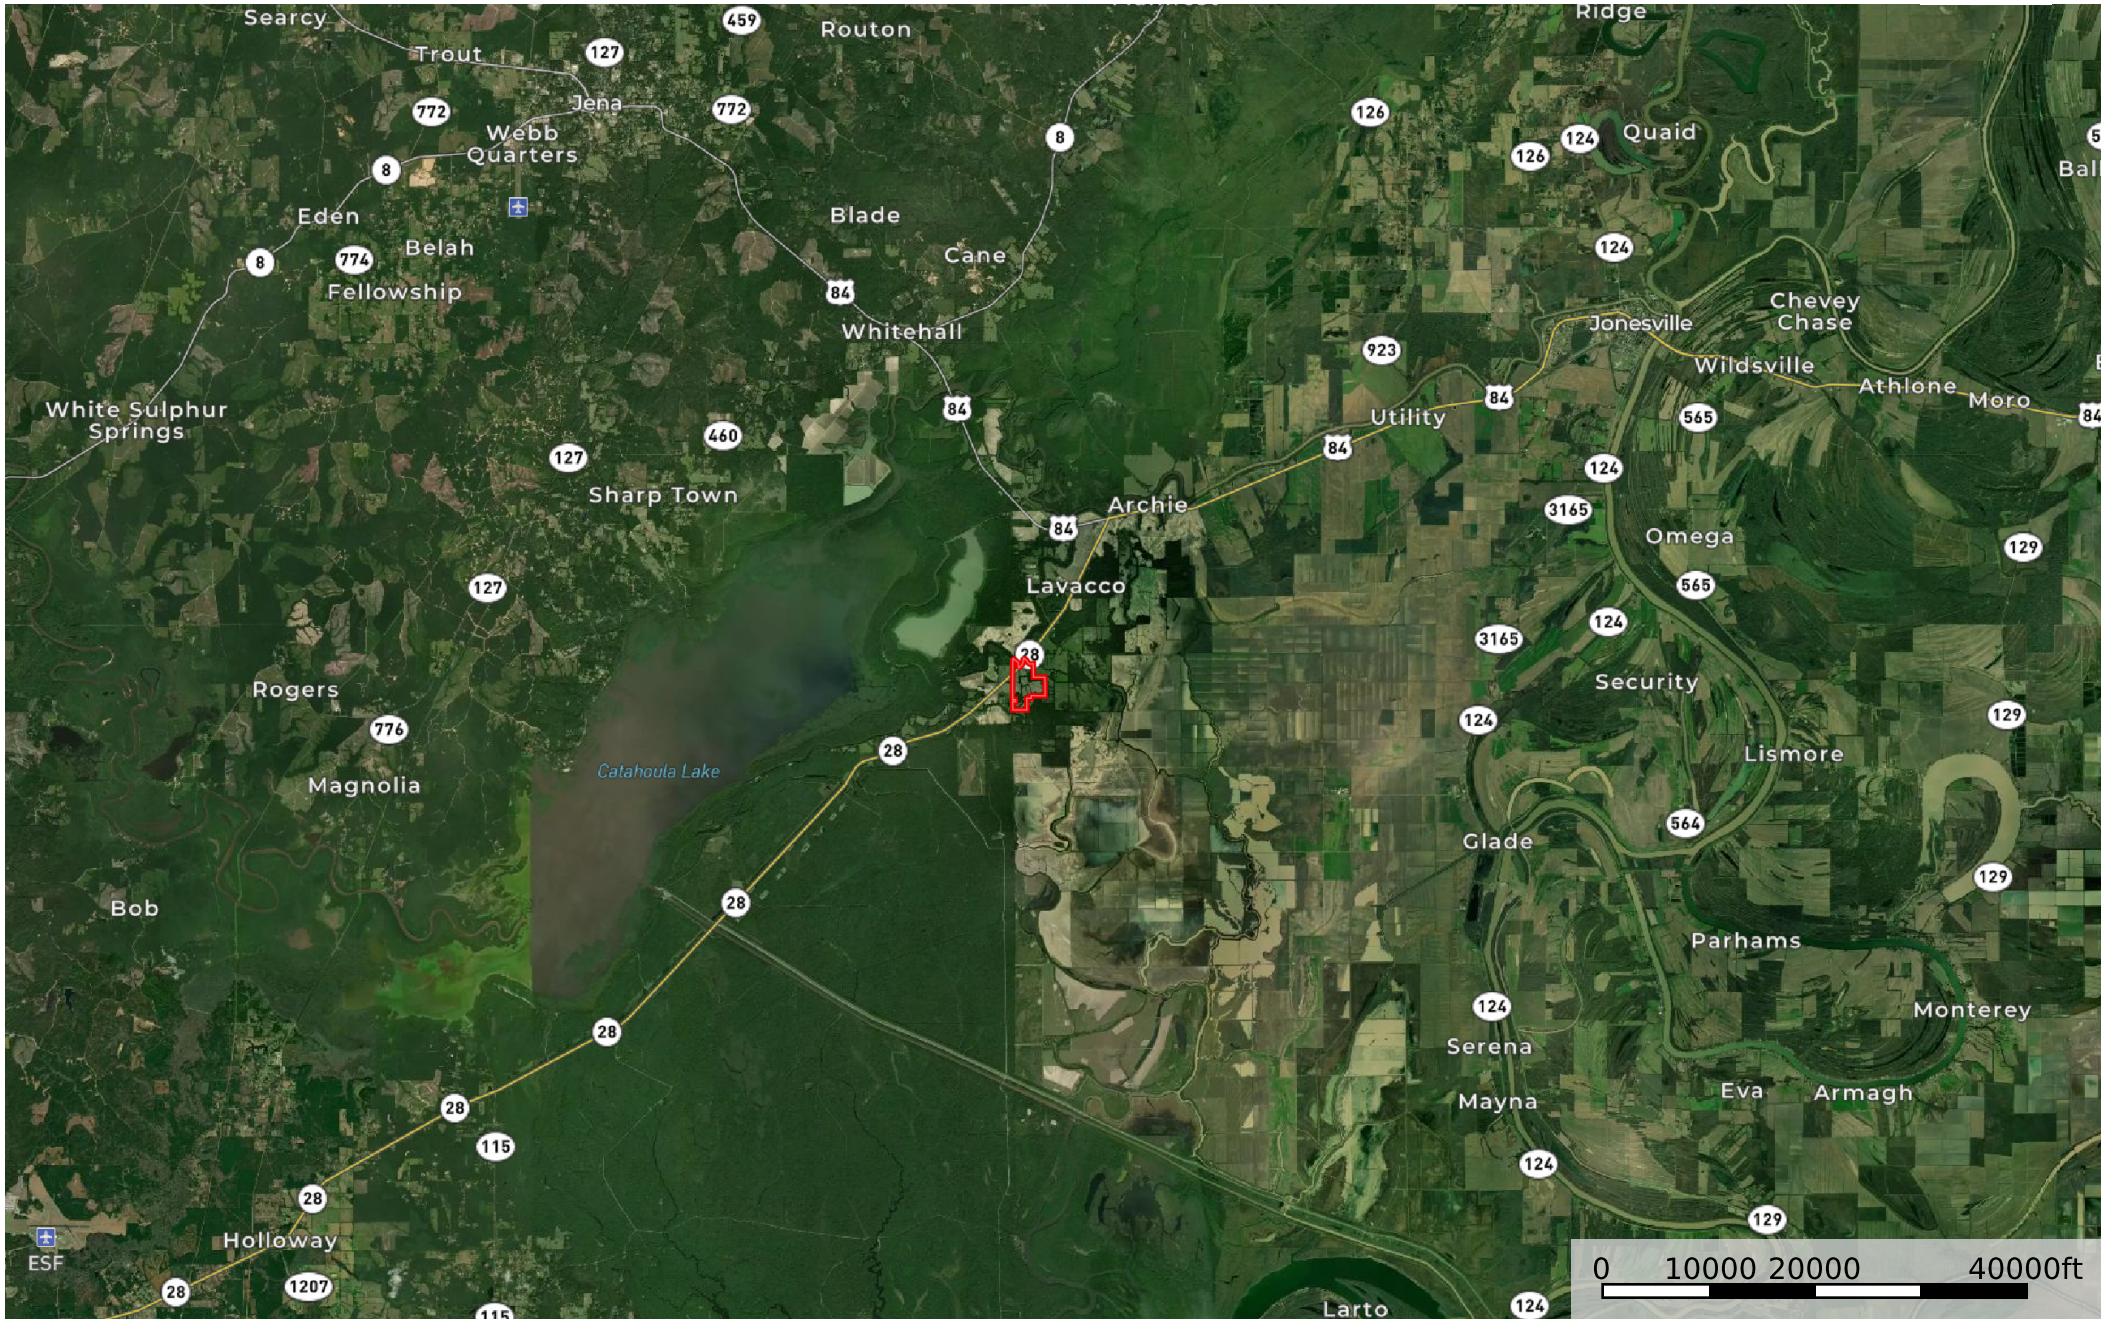

LA - Catahoula French Fork 238 ac +/-
Catahoula Parish, Louisiana, 238 AC +/-

Boundary