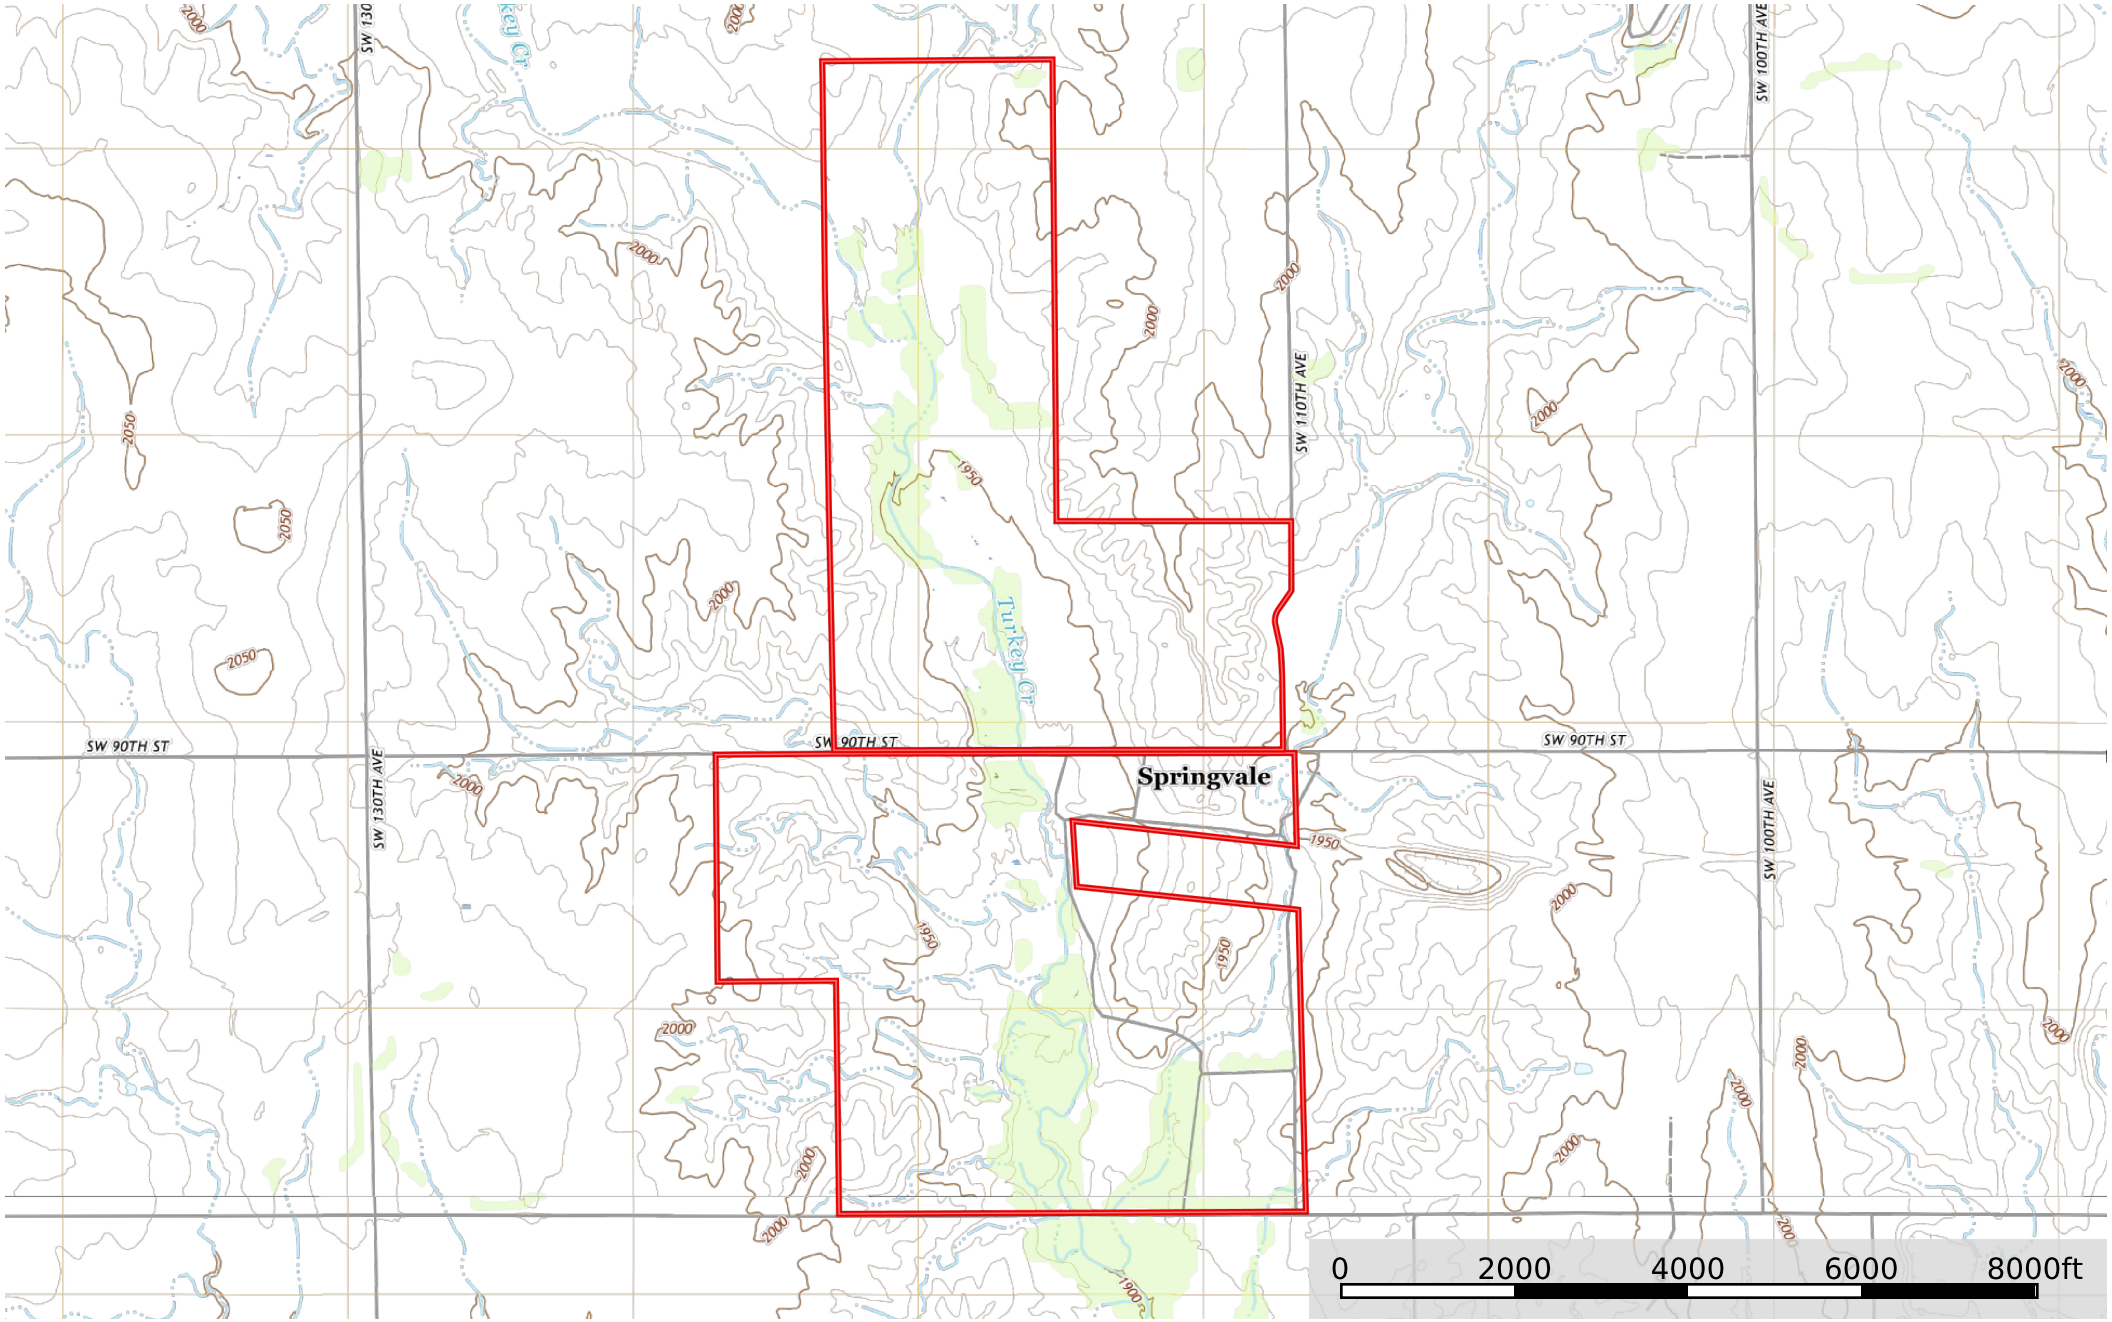

KS - Pratt Verdon Inc 1315 ac +/-
Pratt County, Kansas, 1315 AC +/-

Boundary