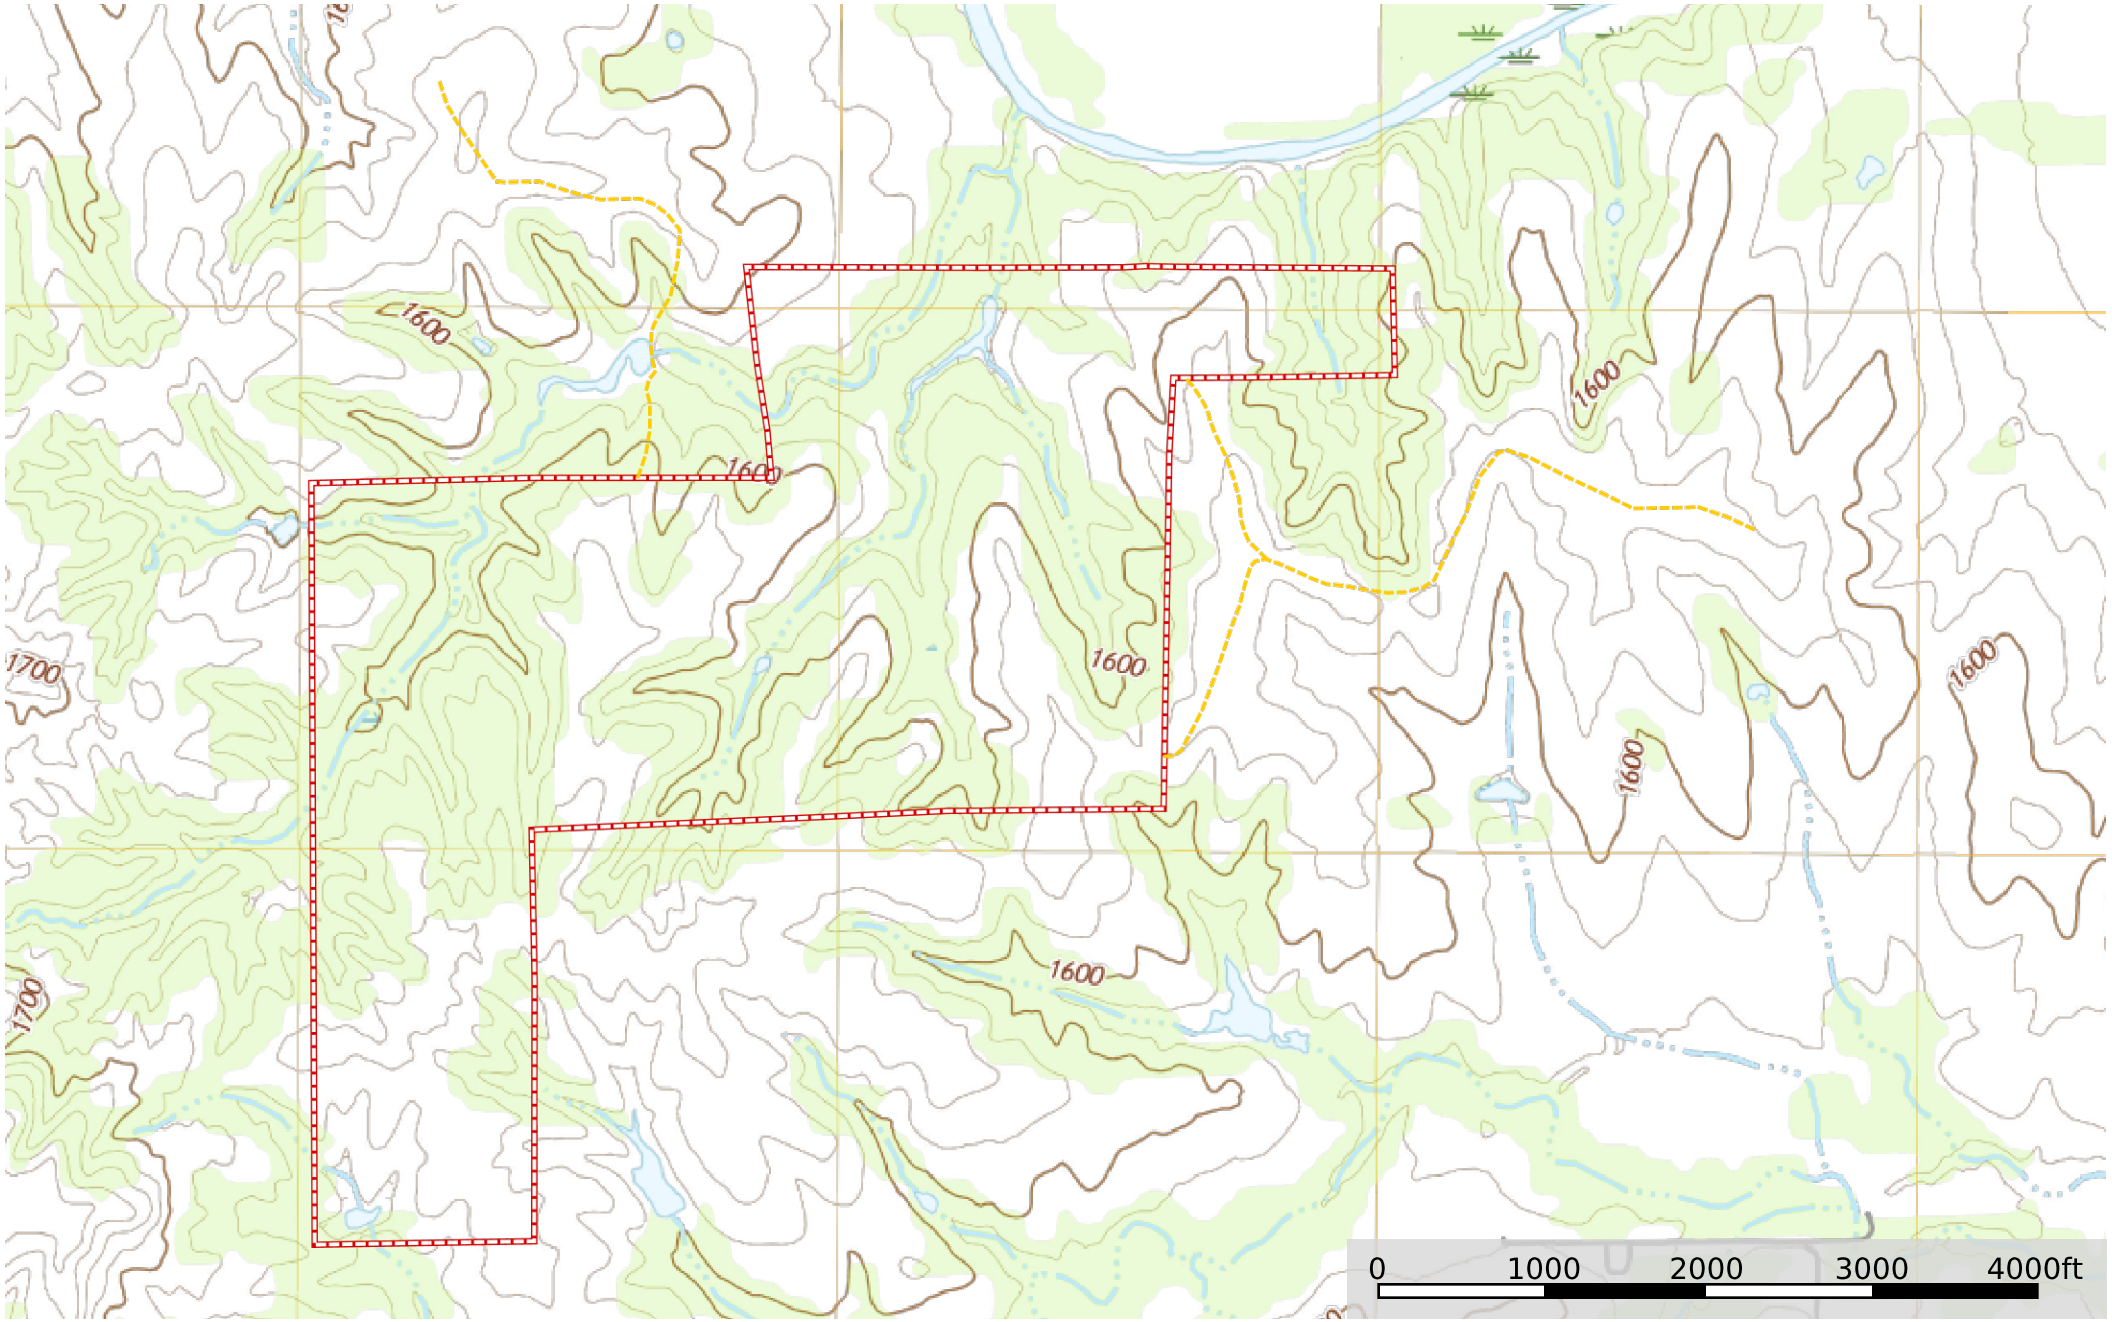

**KS - Barber Gibson 430 ac +/-**  
Barber County, Kansas, 430 AC +/-

--- Road / Trail    ▭ Boundary