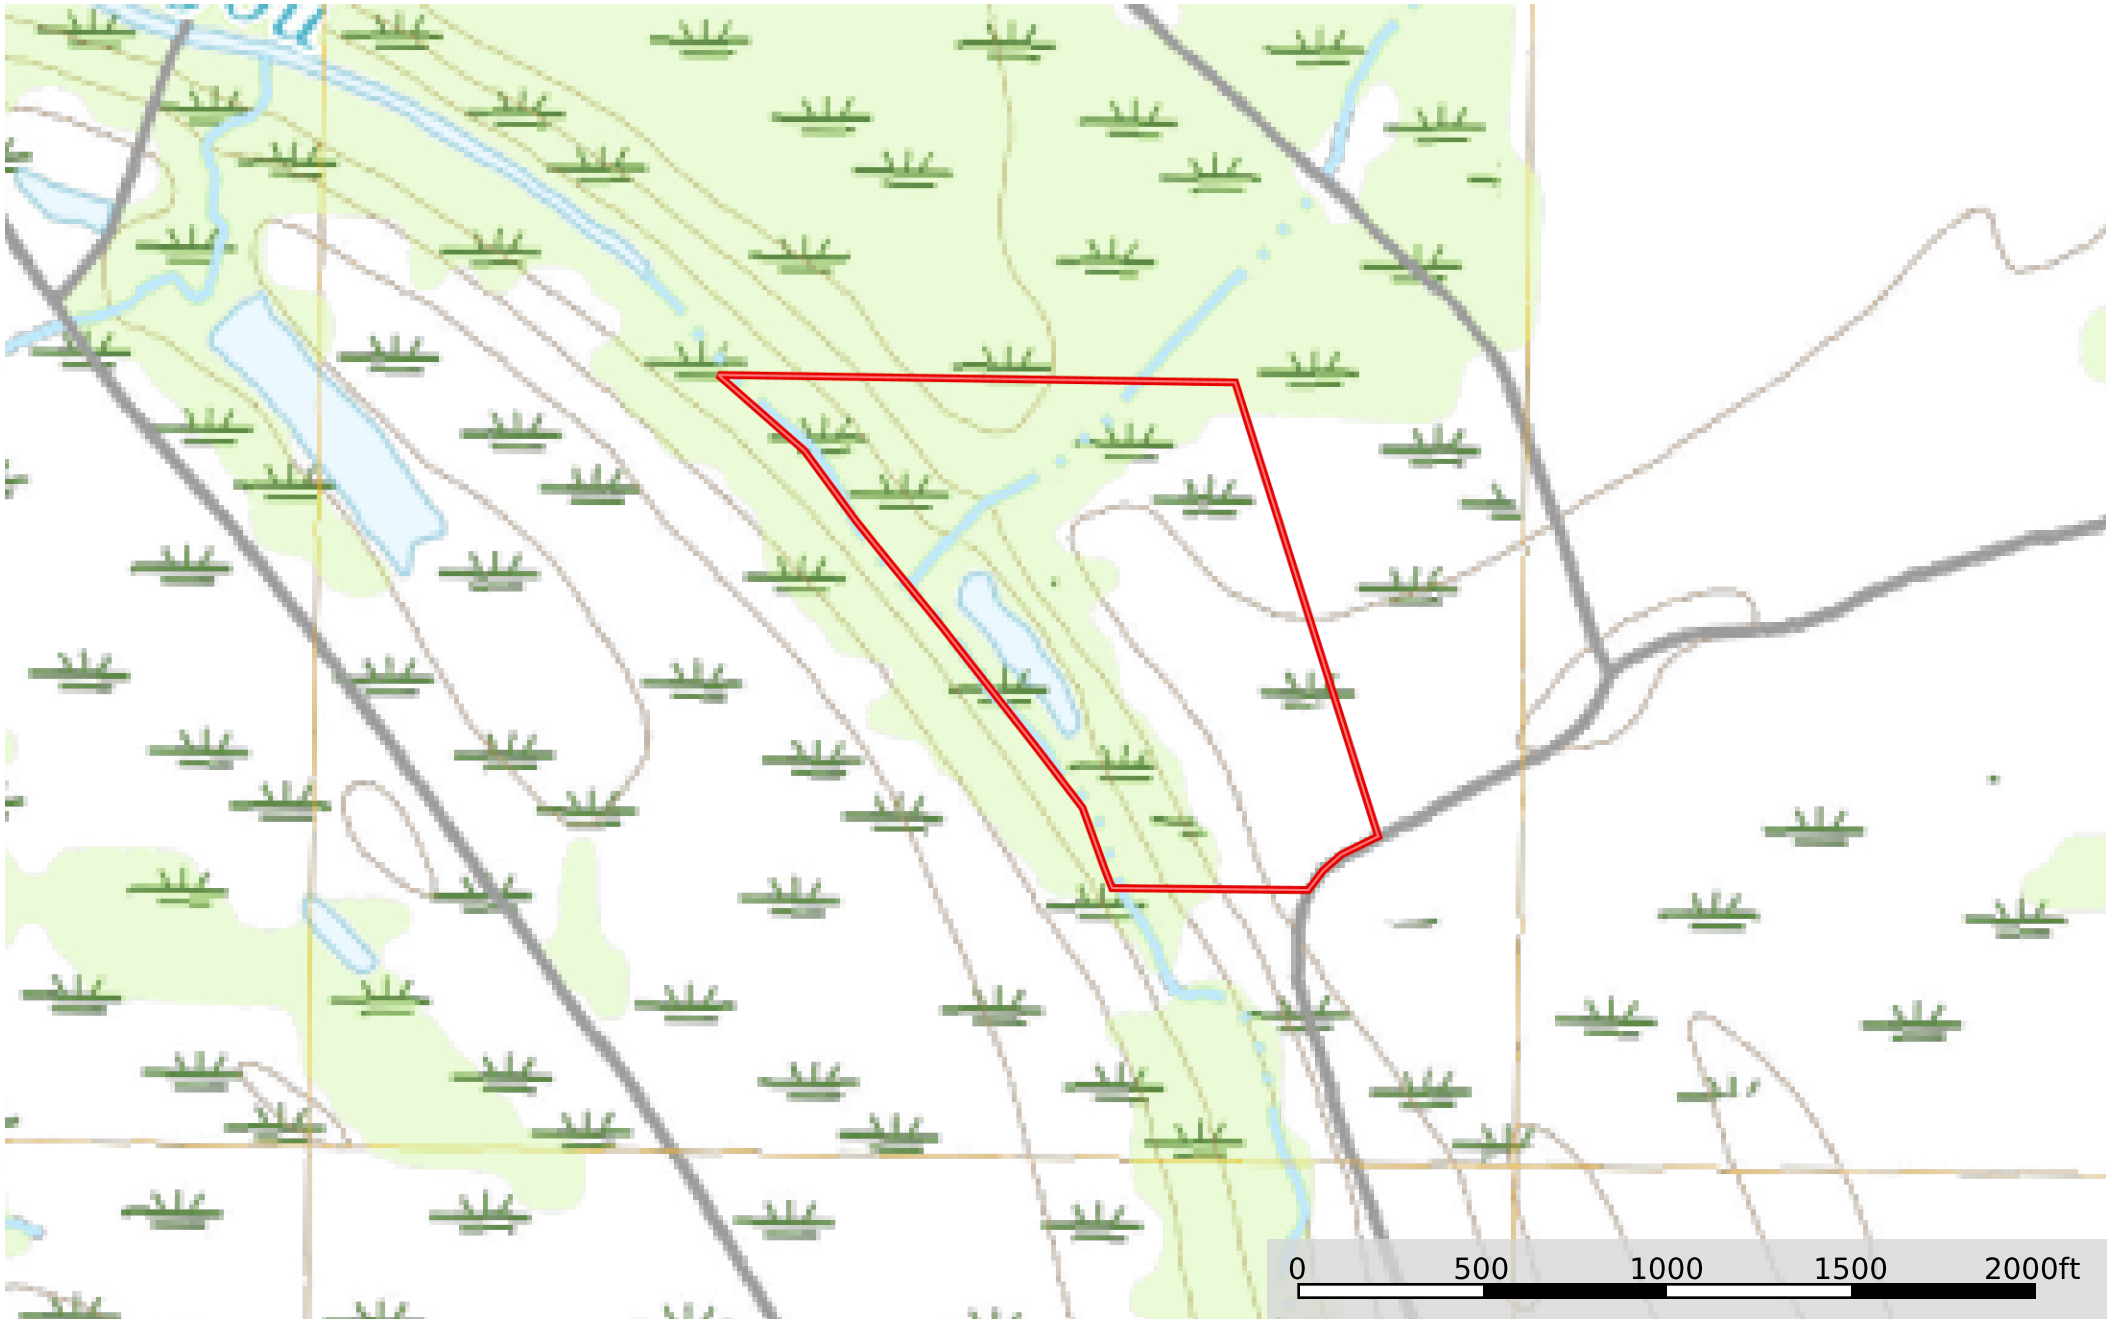

LA - Tensas Brown Carroll Buckhorn 30 ac +/-
Tensas Parish, Louisiana, 30 AC +/-

 Boundary