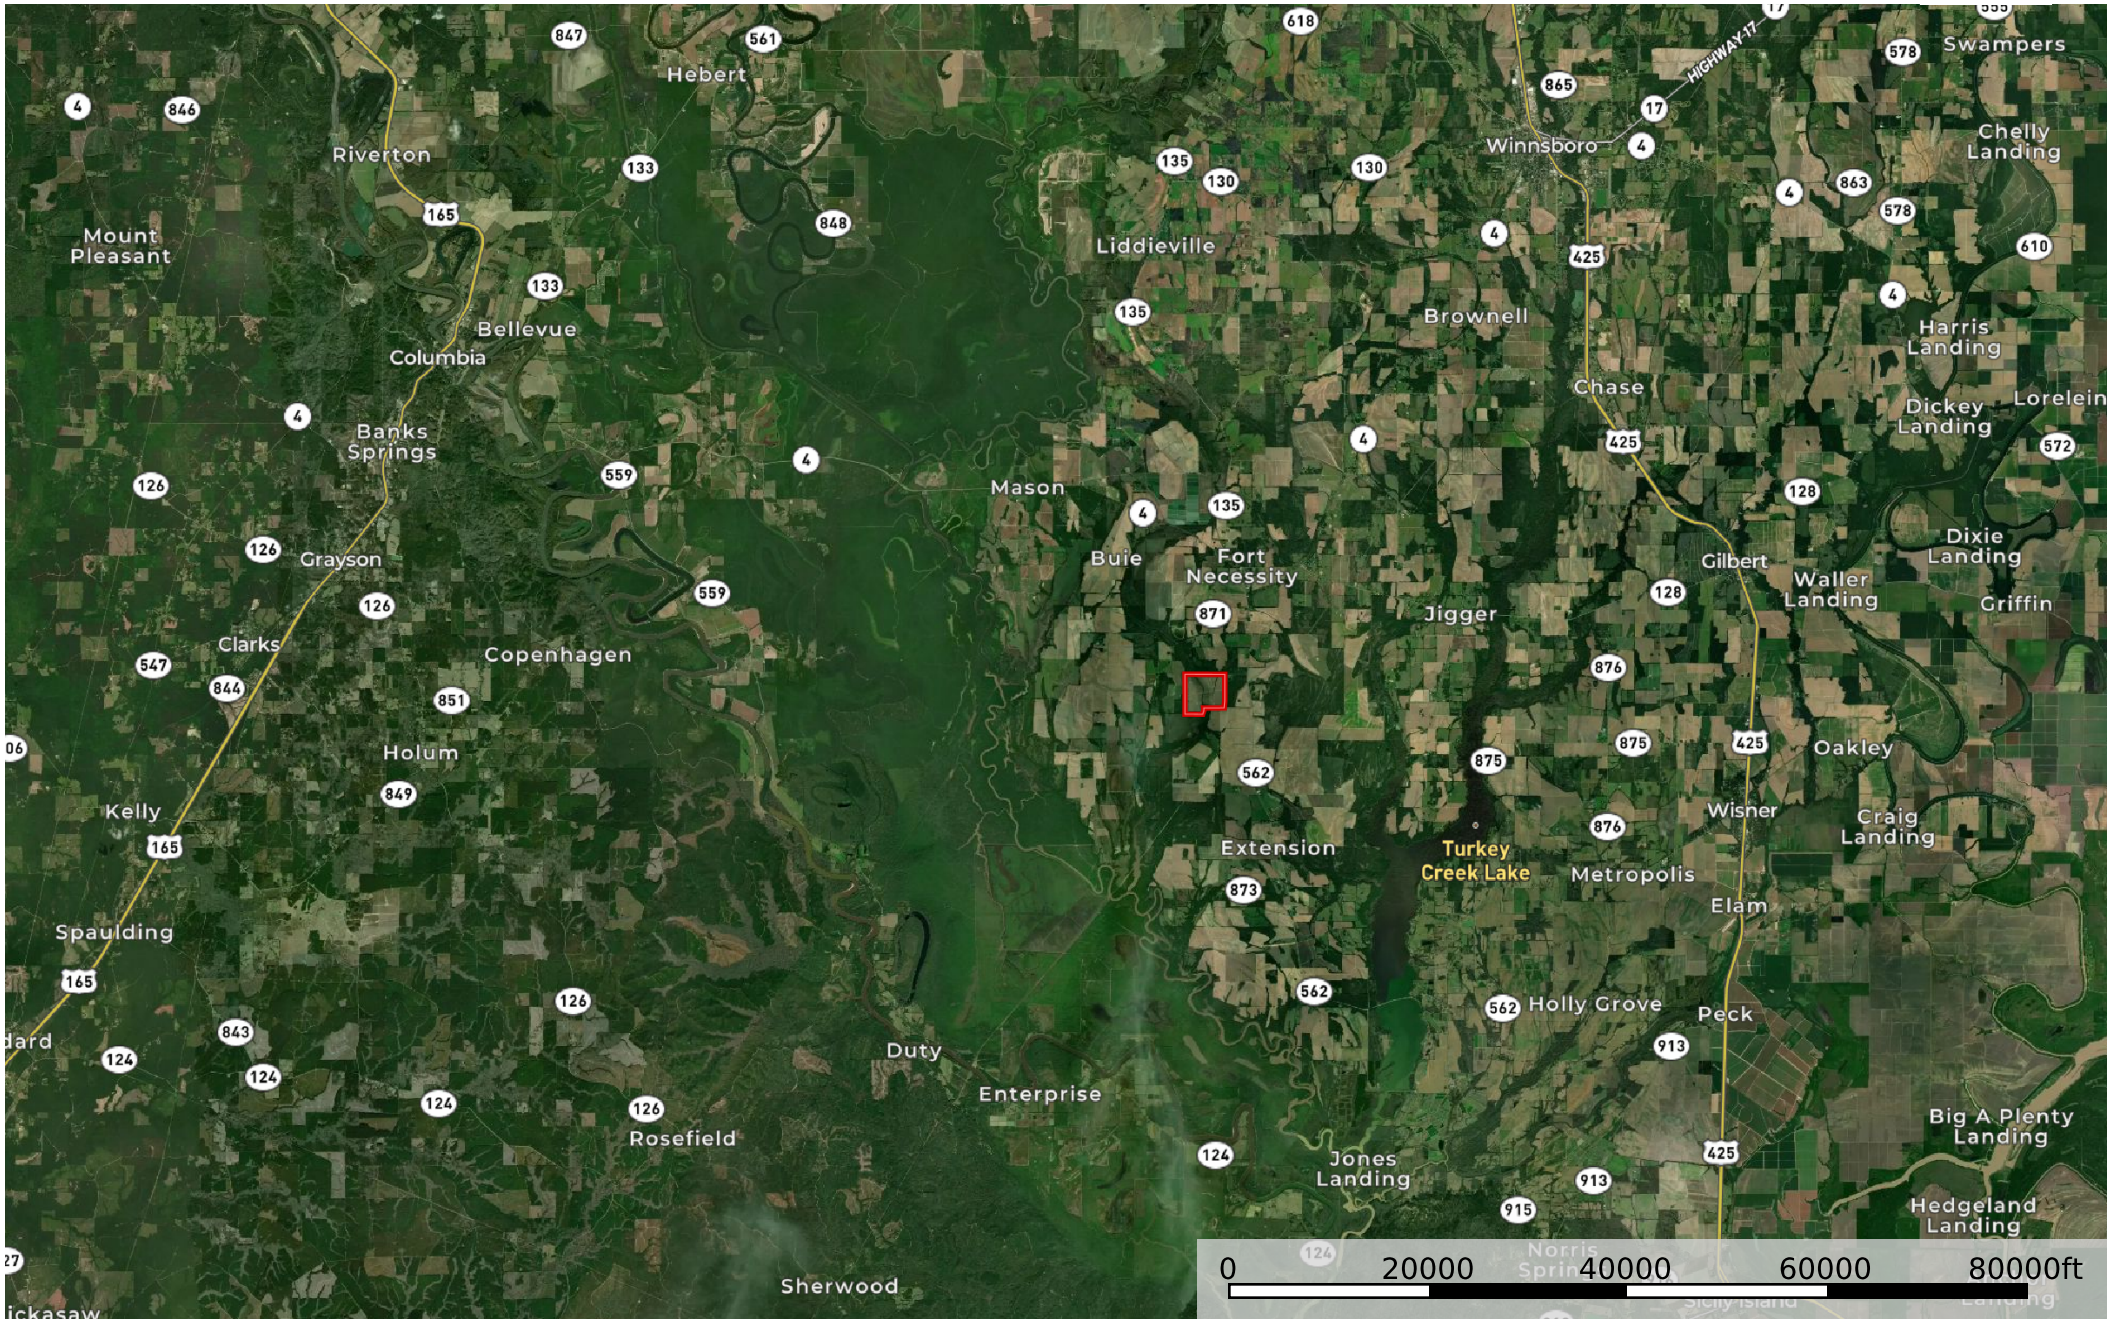

LA - Franklin Young 327 ac +/-

Franklin Parish, Louisiana, 327 AC +/-

Boundary