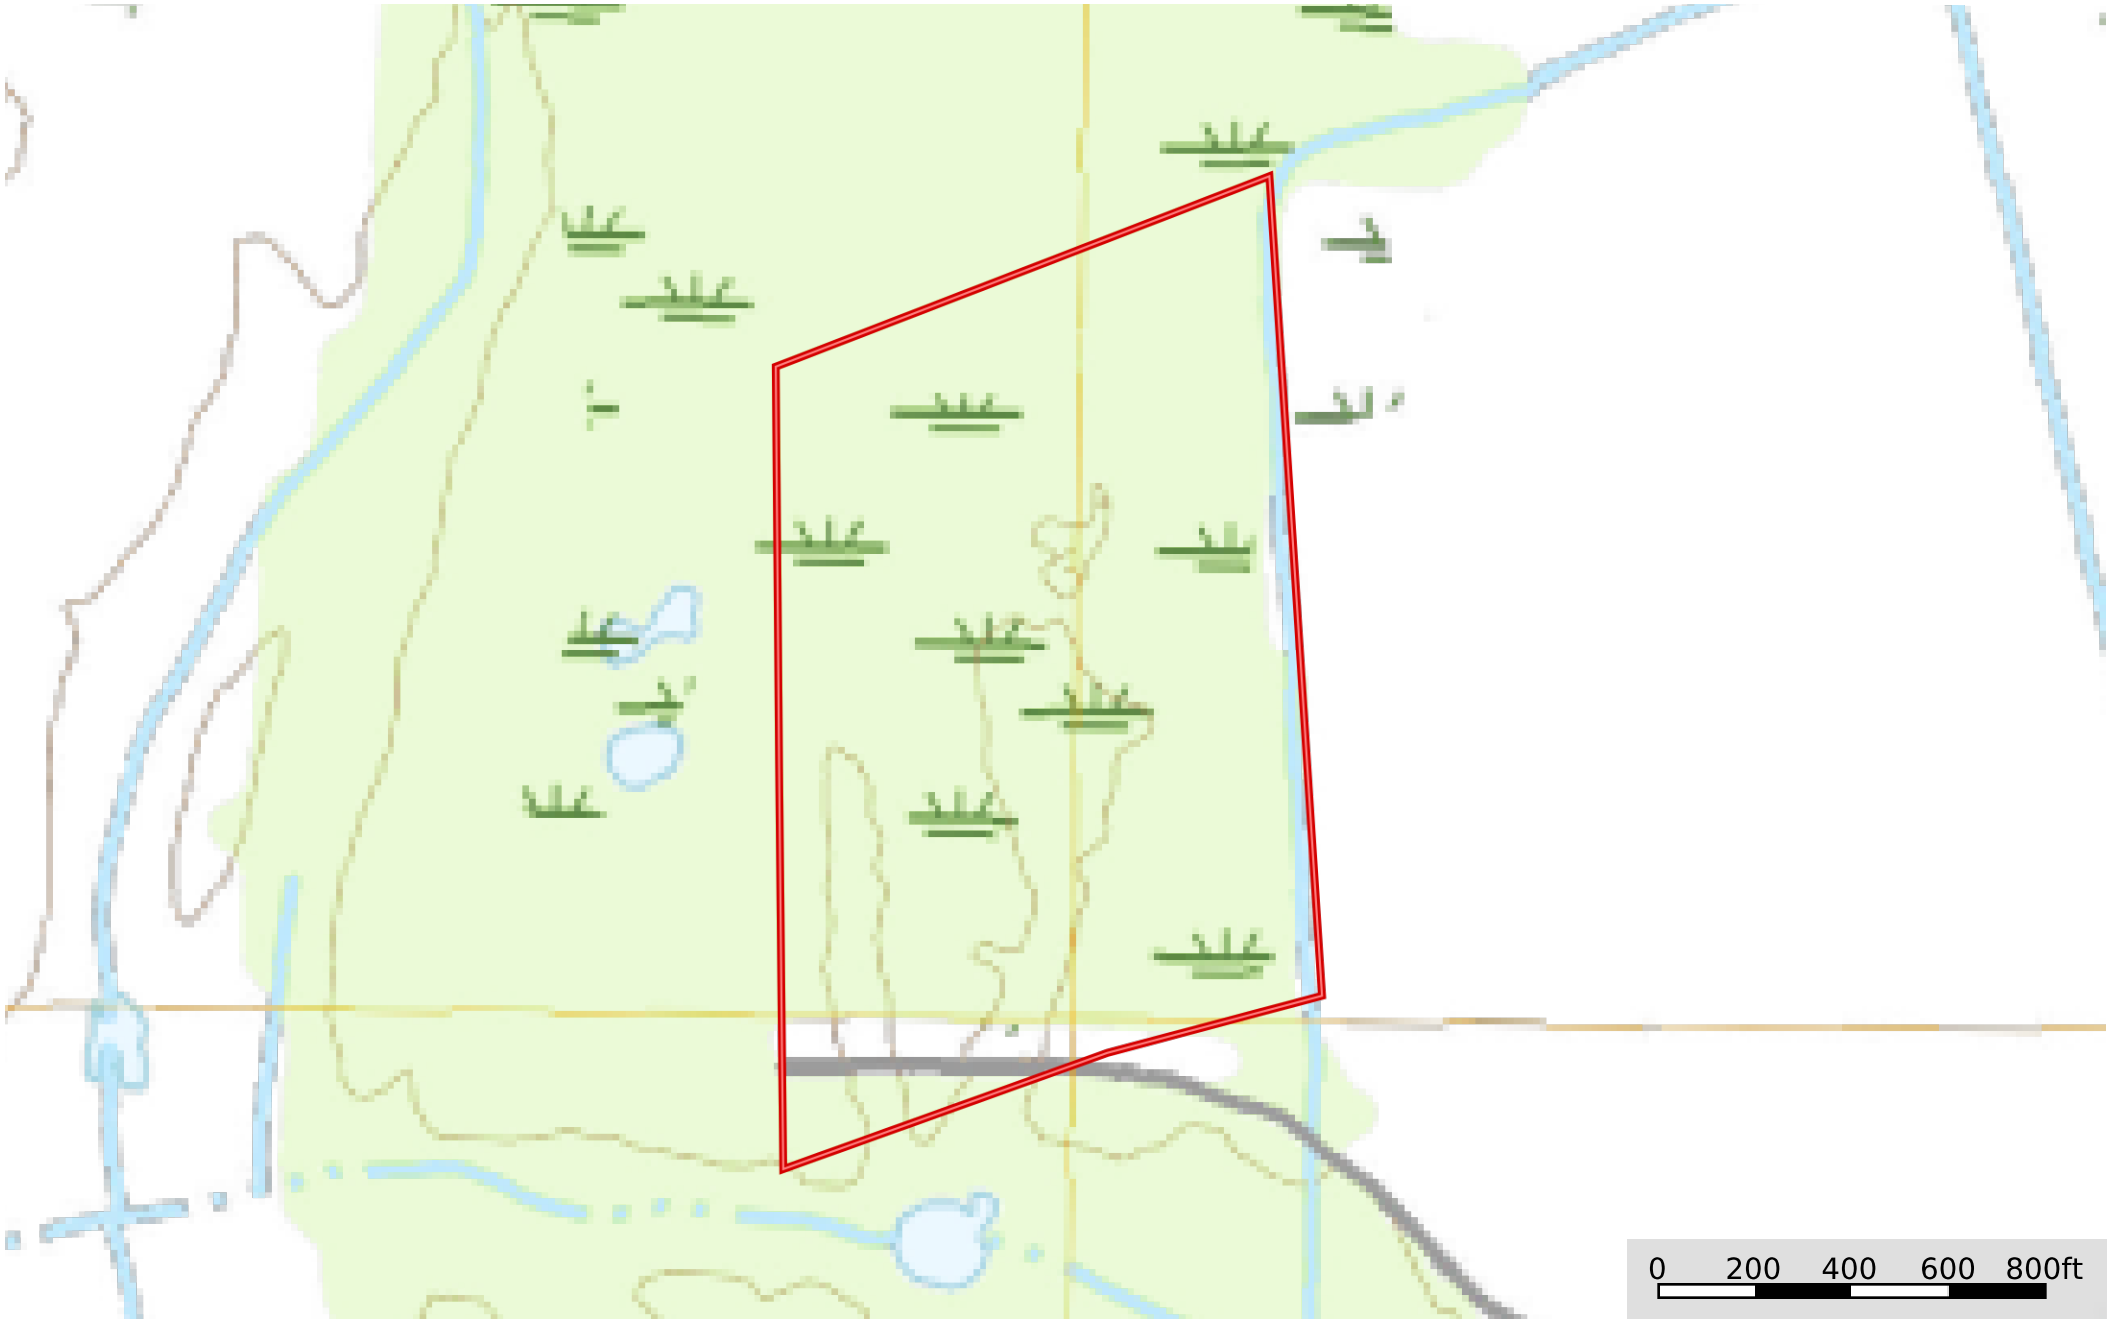

LA - Catahoula HT4 40 ac +/-  
Catahoula Parish, Louisiana, AC +/-

 Boundary