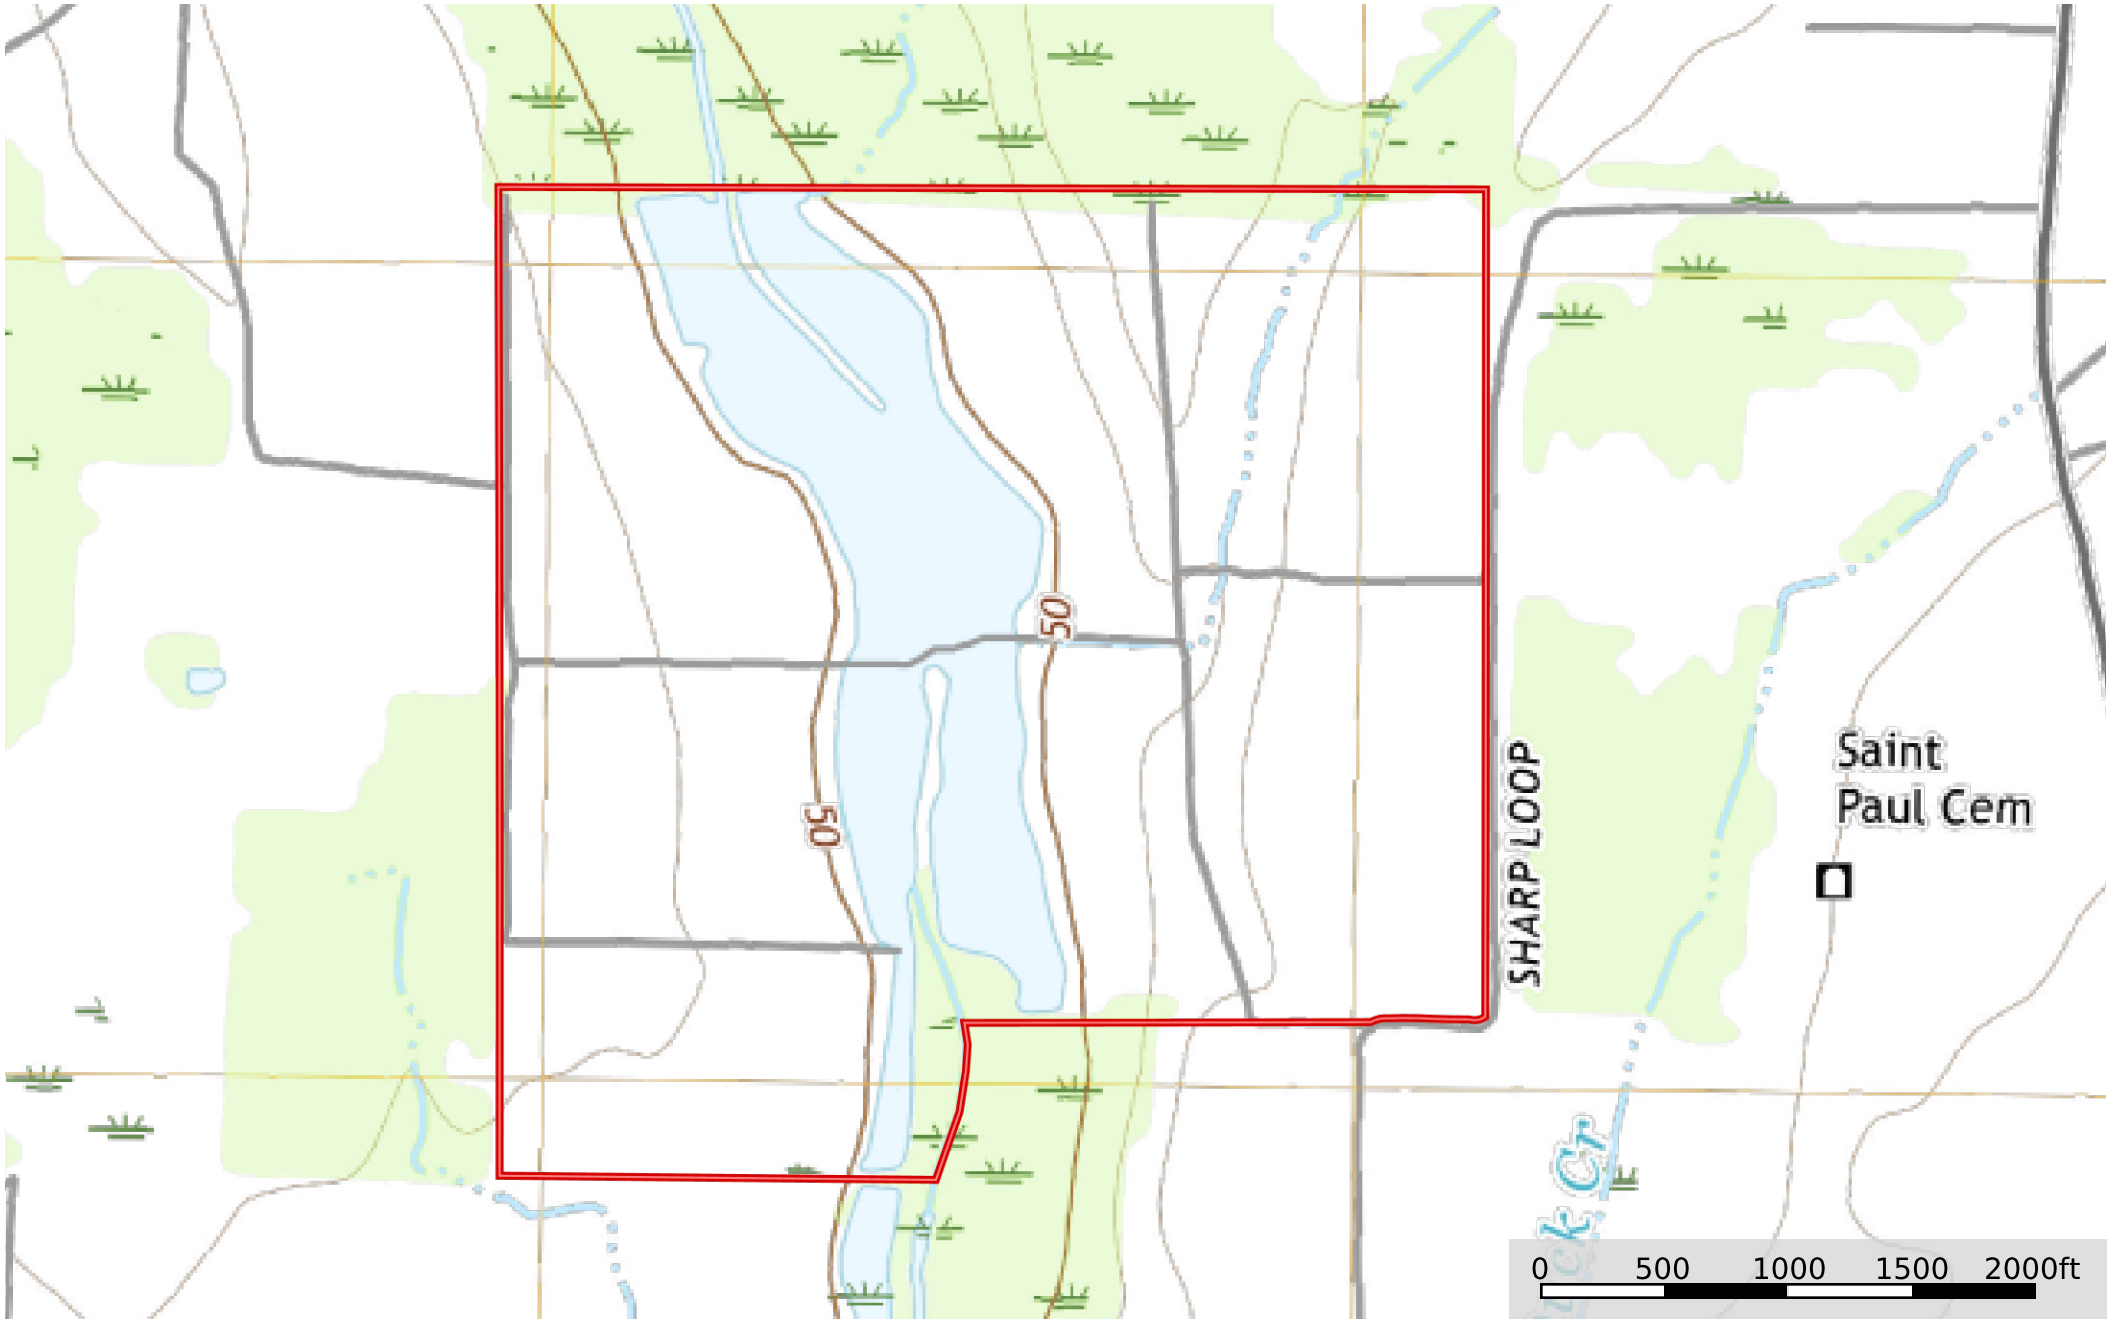

LA - Franklin Young 327 ac +/-  
Franklin Parish, Louisiana, 327 AC +/-

Boundary