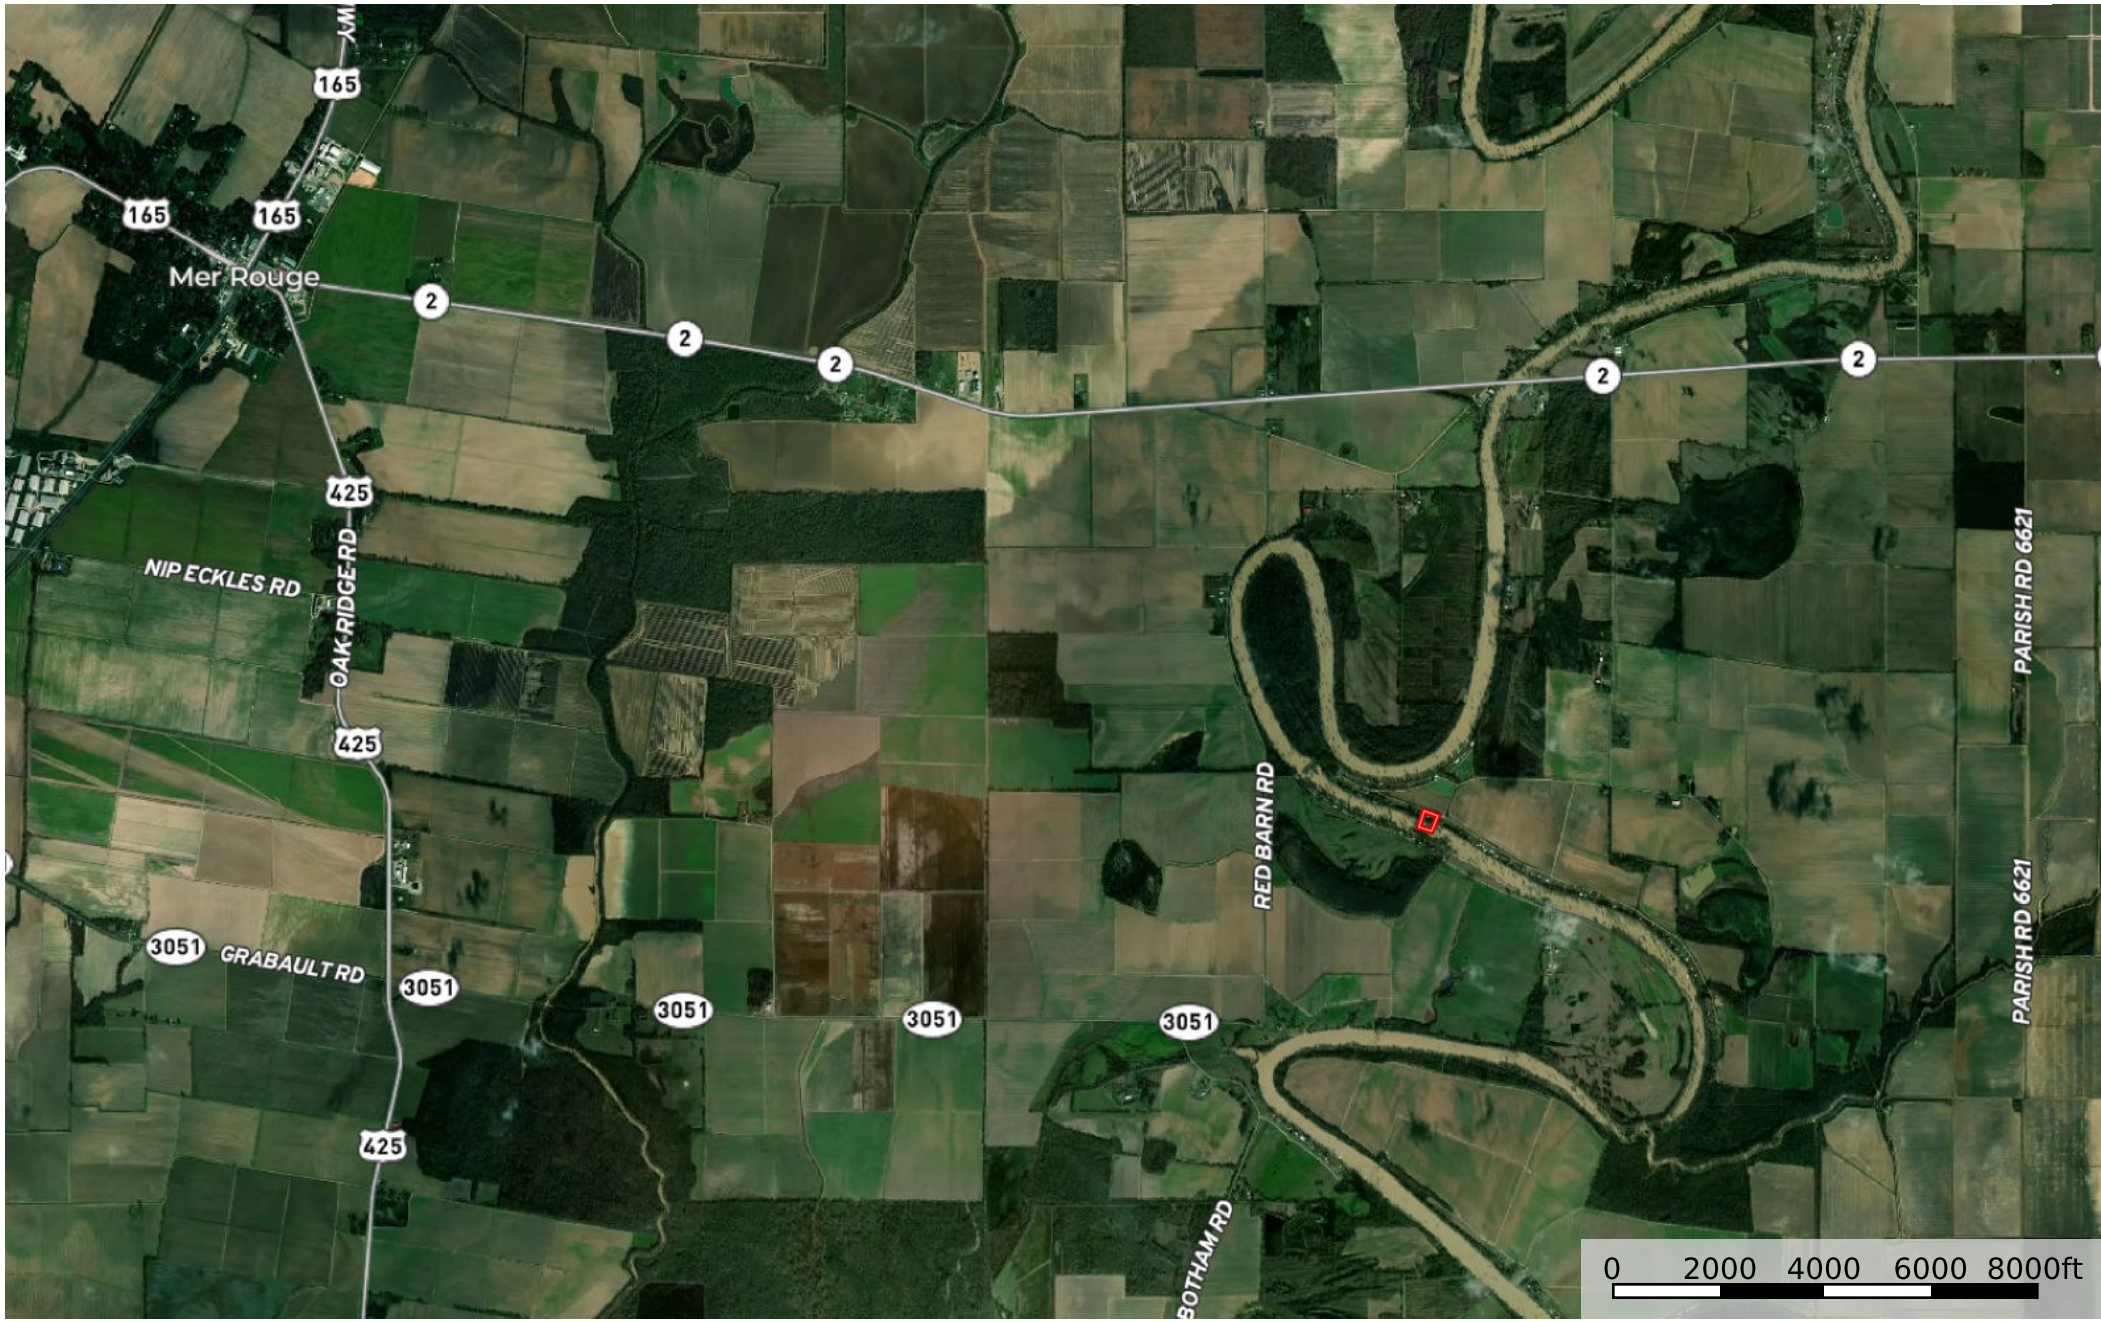

LA - Morehouse Tyson Bonne Idee Camp

Morehouse Parish, Louisiana, 2 AC +/-

Boundary