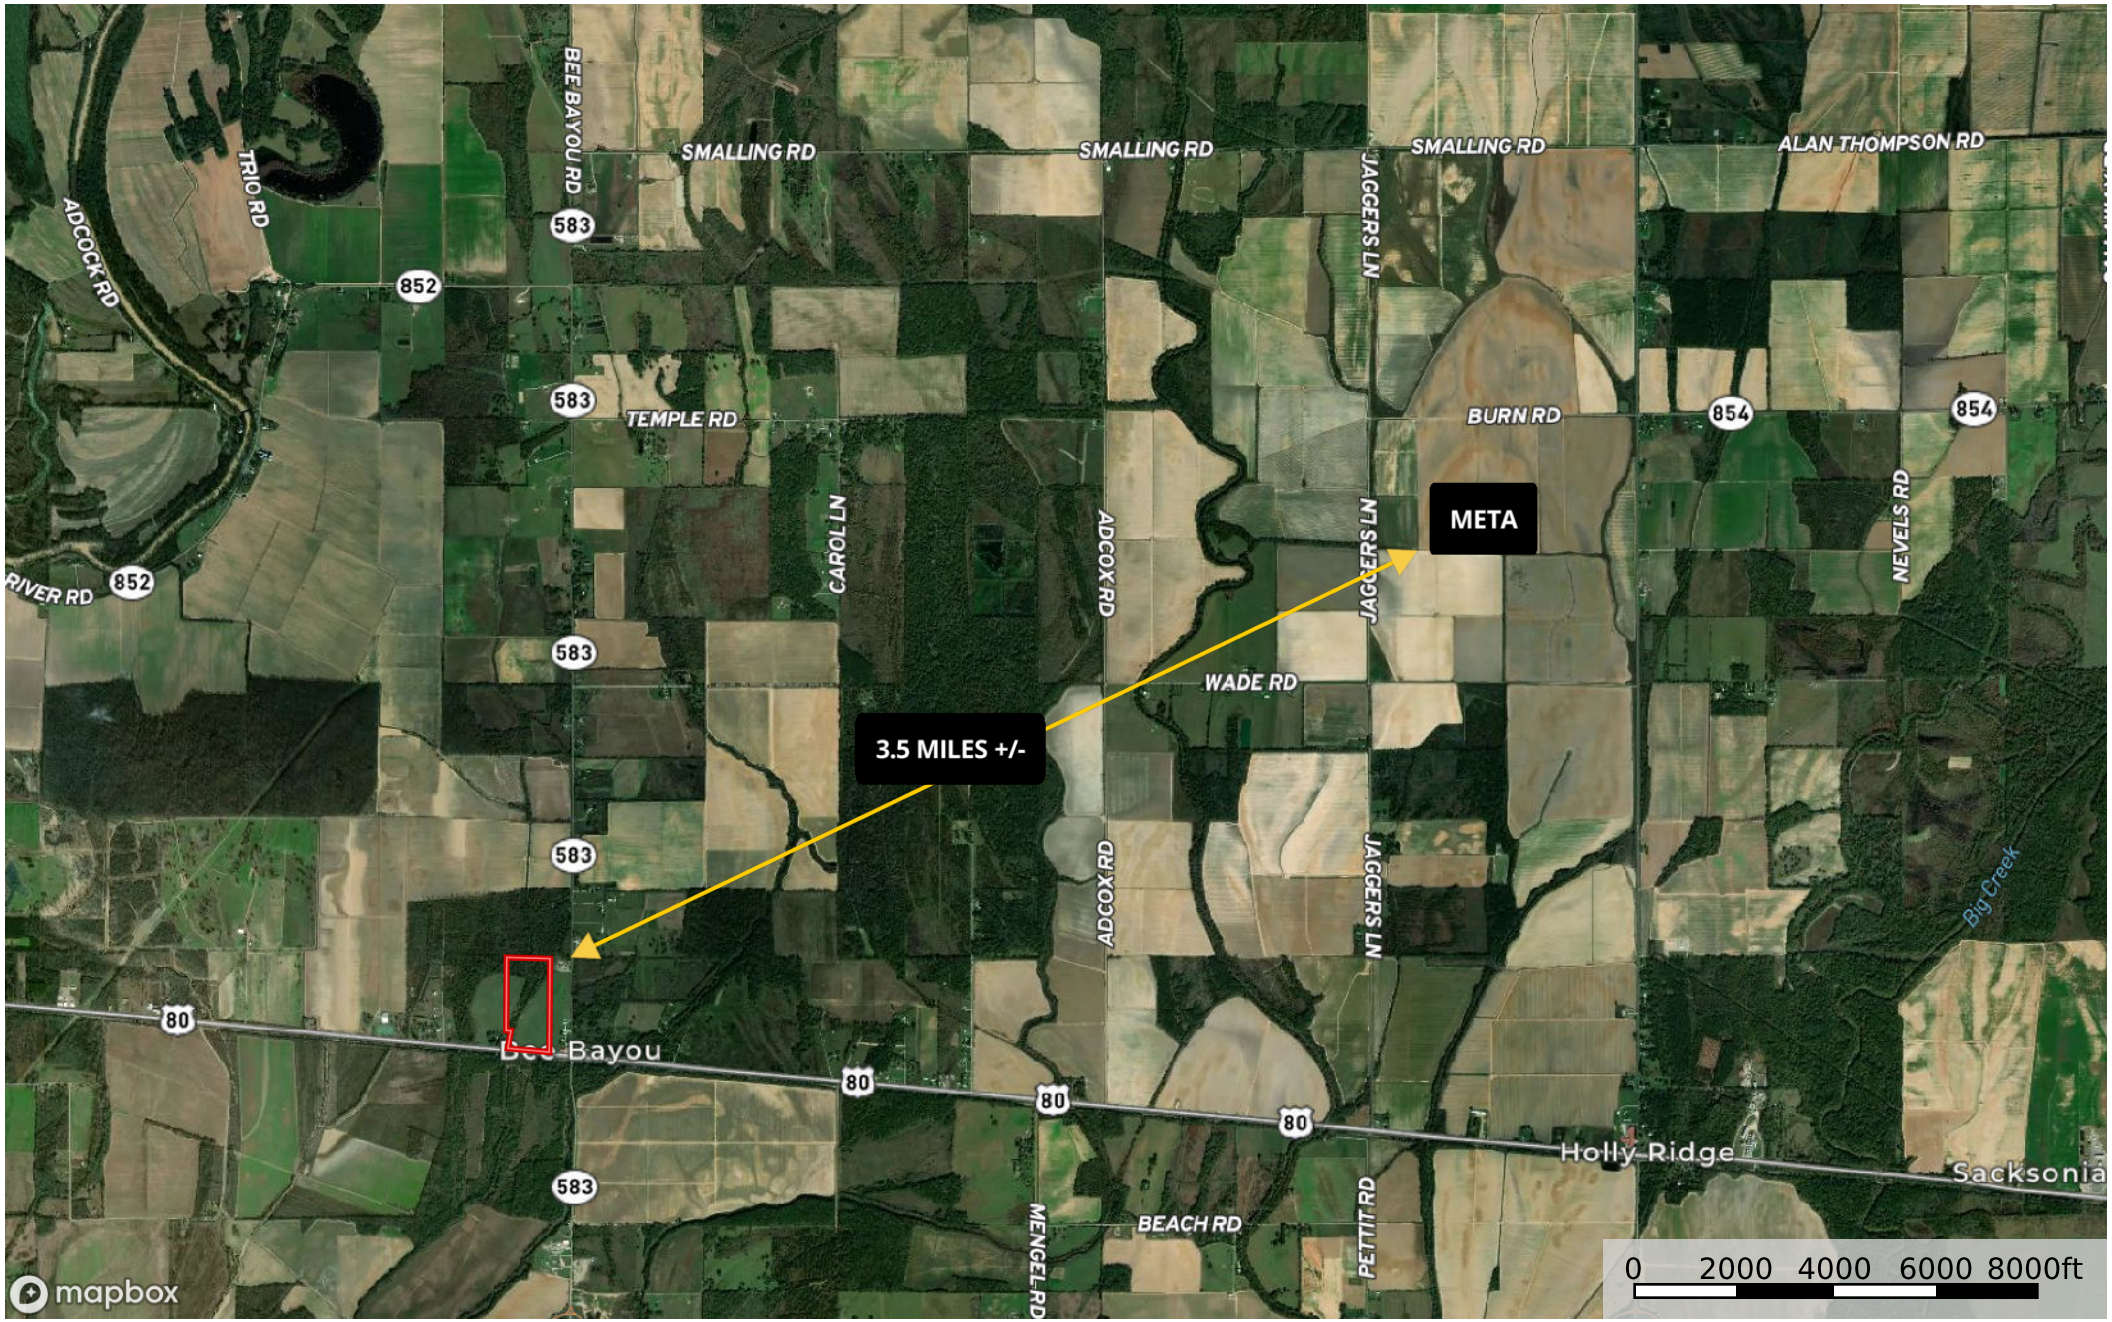

LA - Richland Delta Bayou Investments 35.5 ac +/-

Richland Parish, Louisiana, 35.5 AC +/-

Distance Boundary