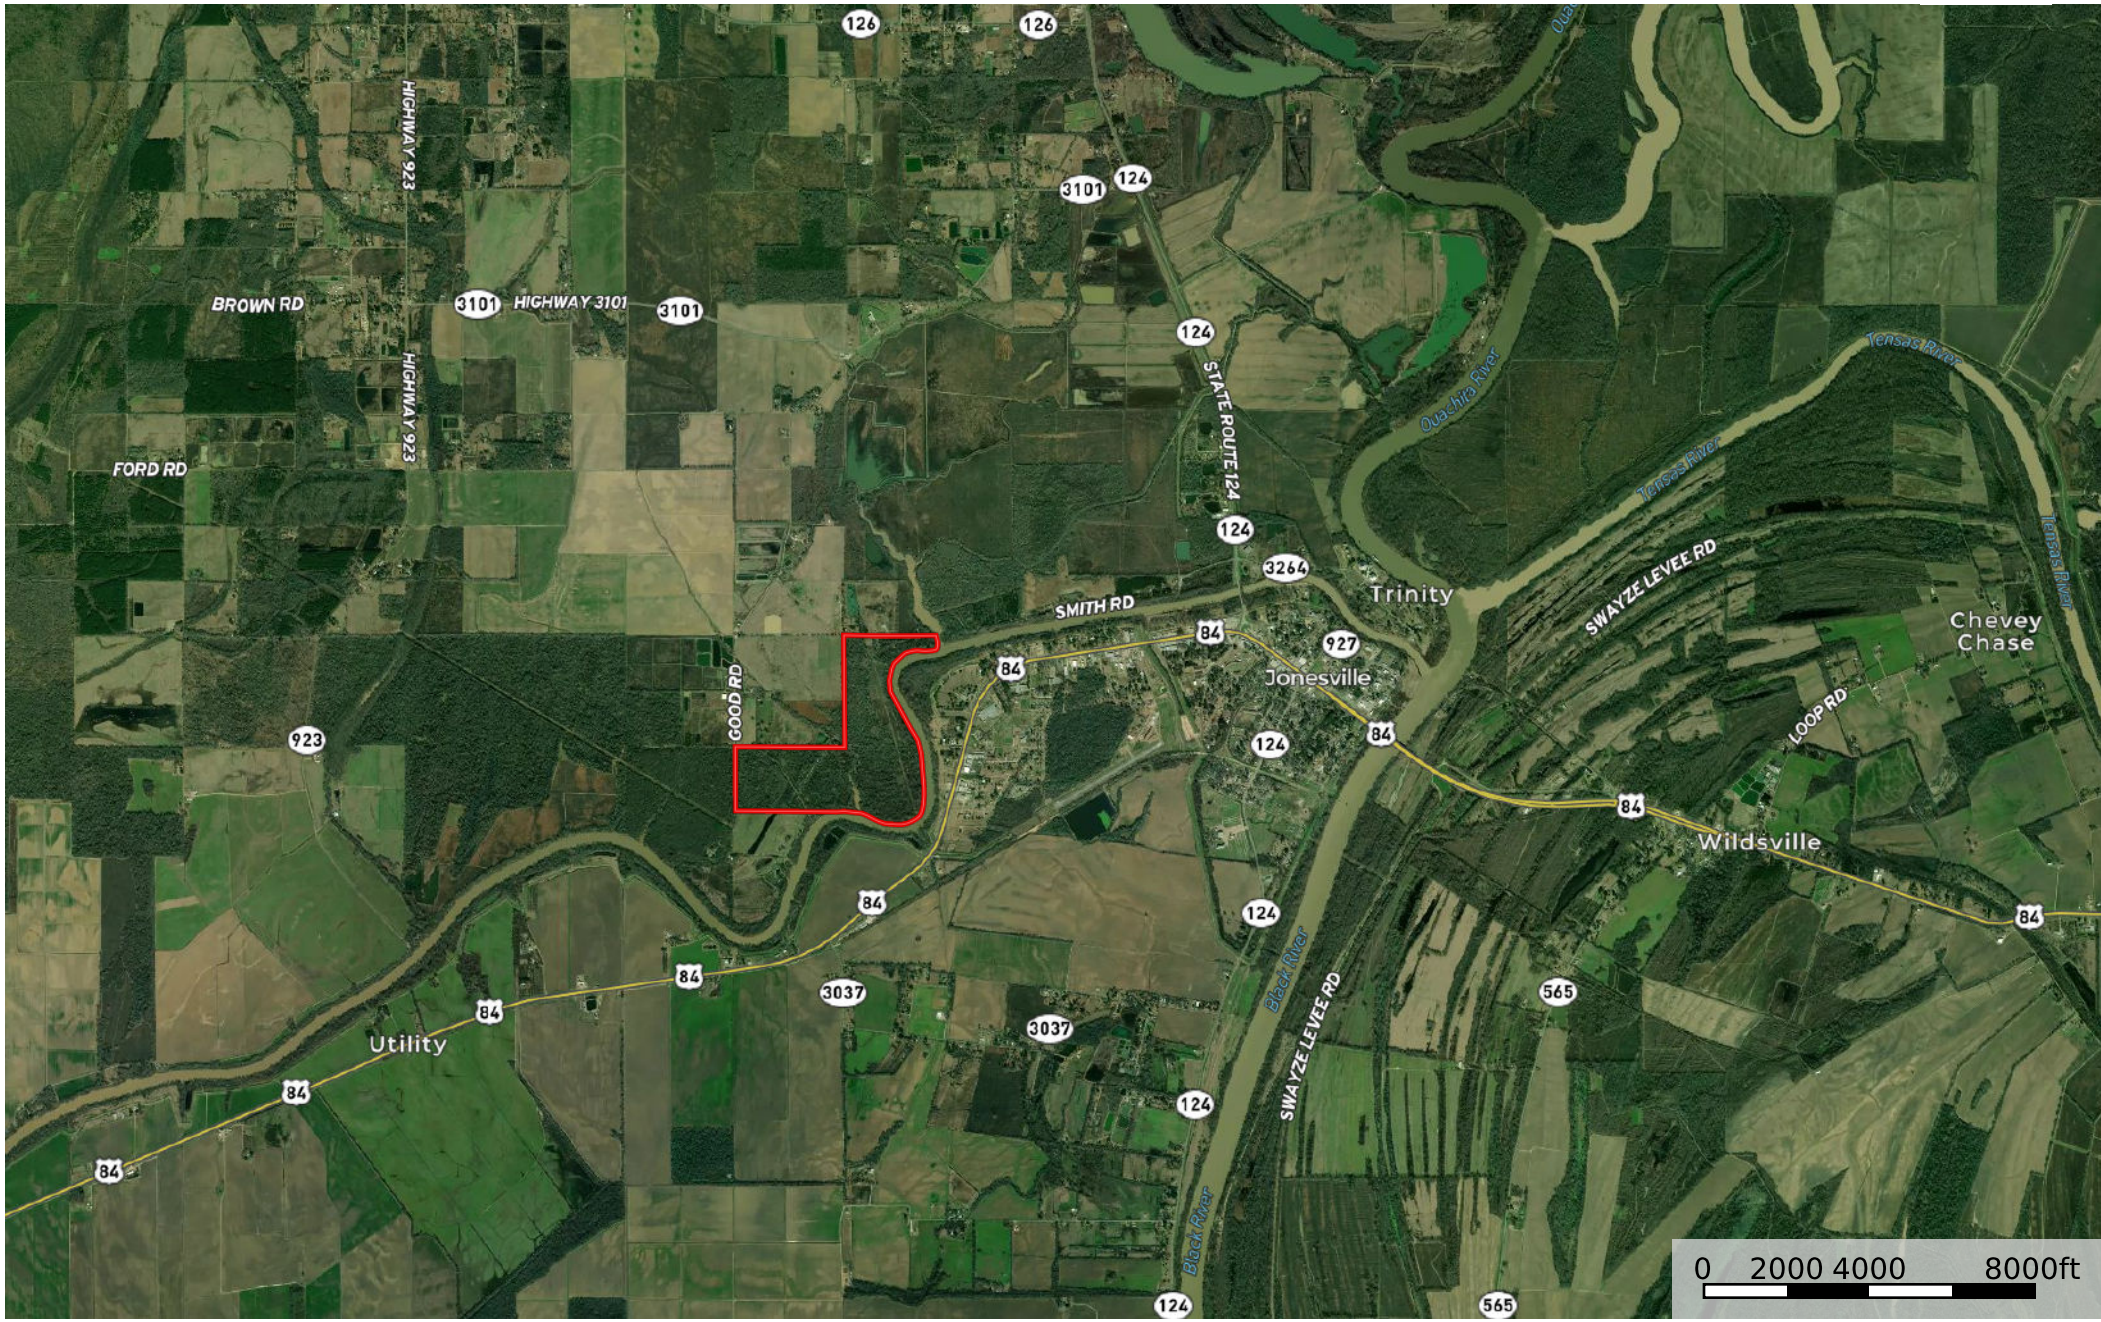

LA - Catahoula Huhn Hunting Camp 258

Catahoula Parish, Louisiana, 258 AC +/-

 Boundary