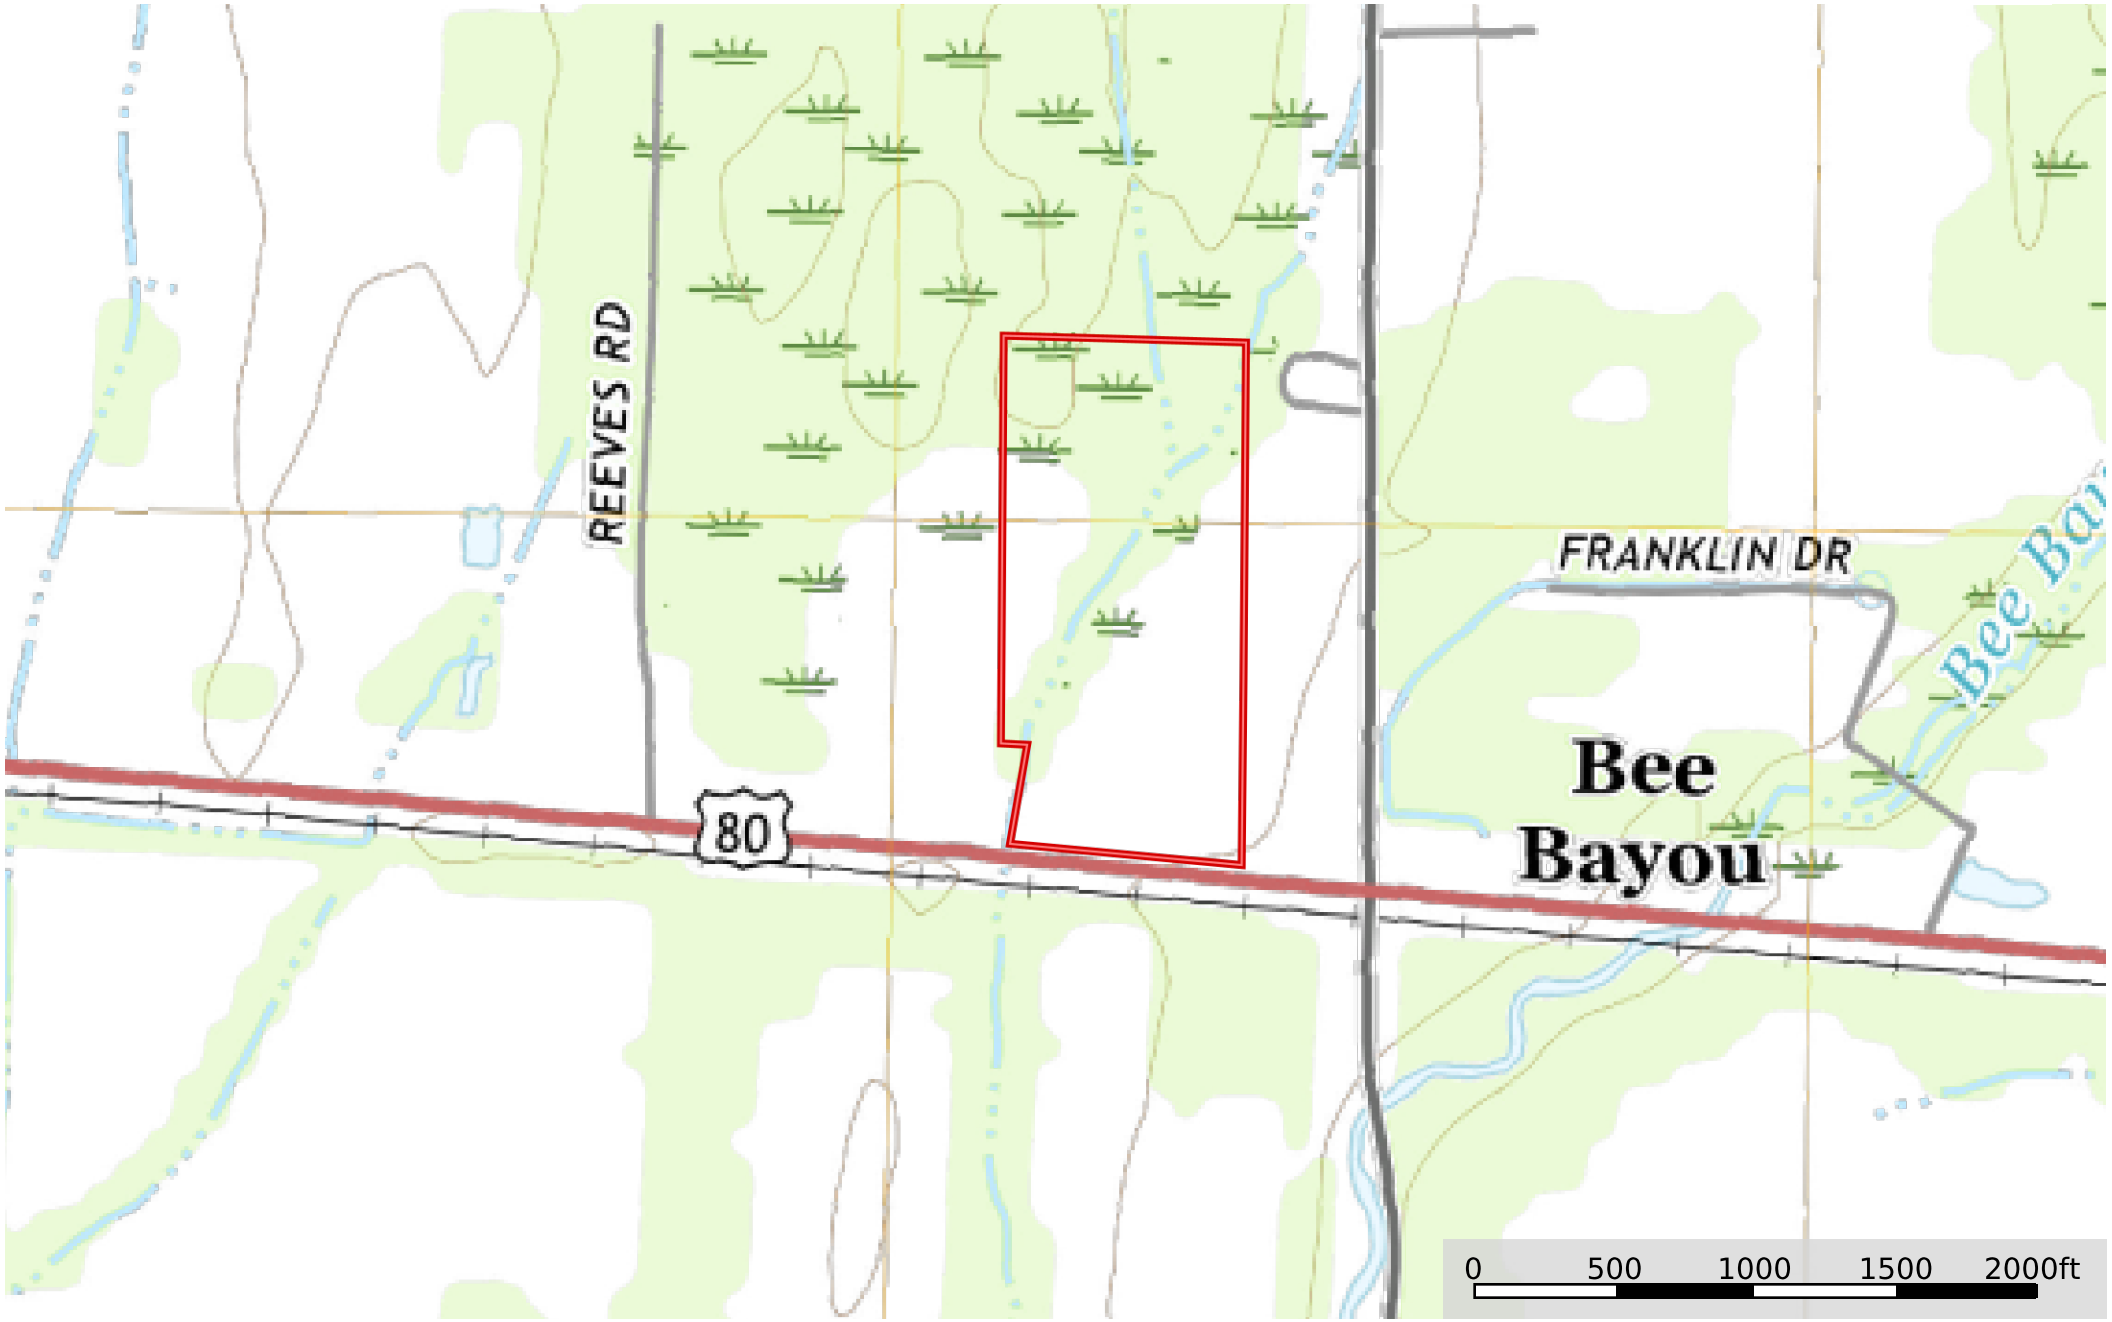

LA - Richland Delta Bayou Investments 35.5 ac +/-
Richland Parish, Louisiana, 35.5 AC +/-

 Boundary