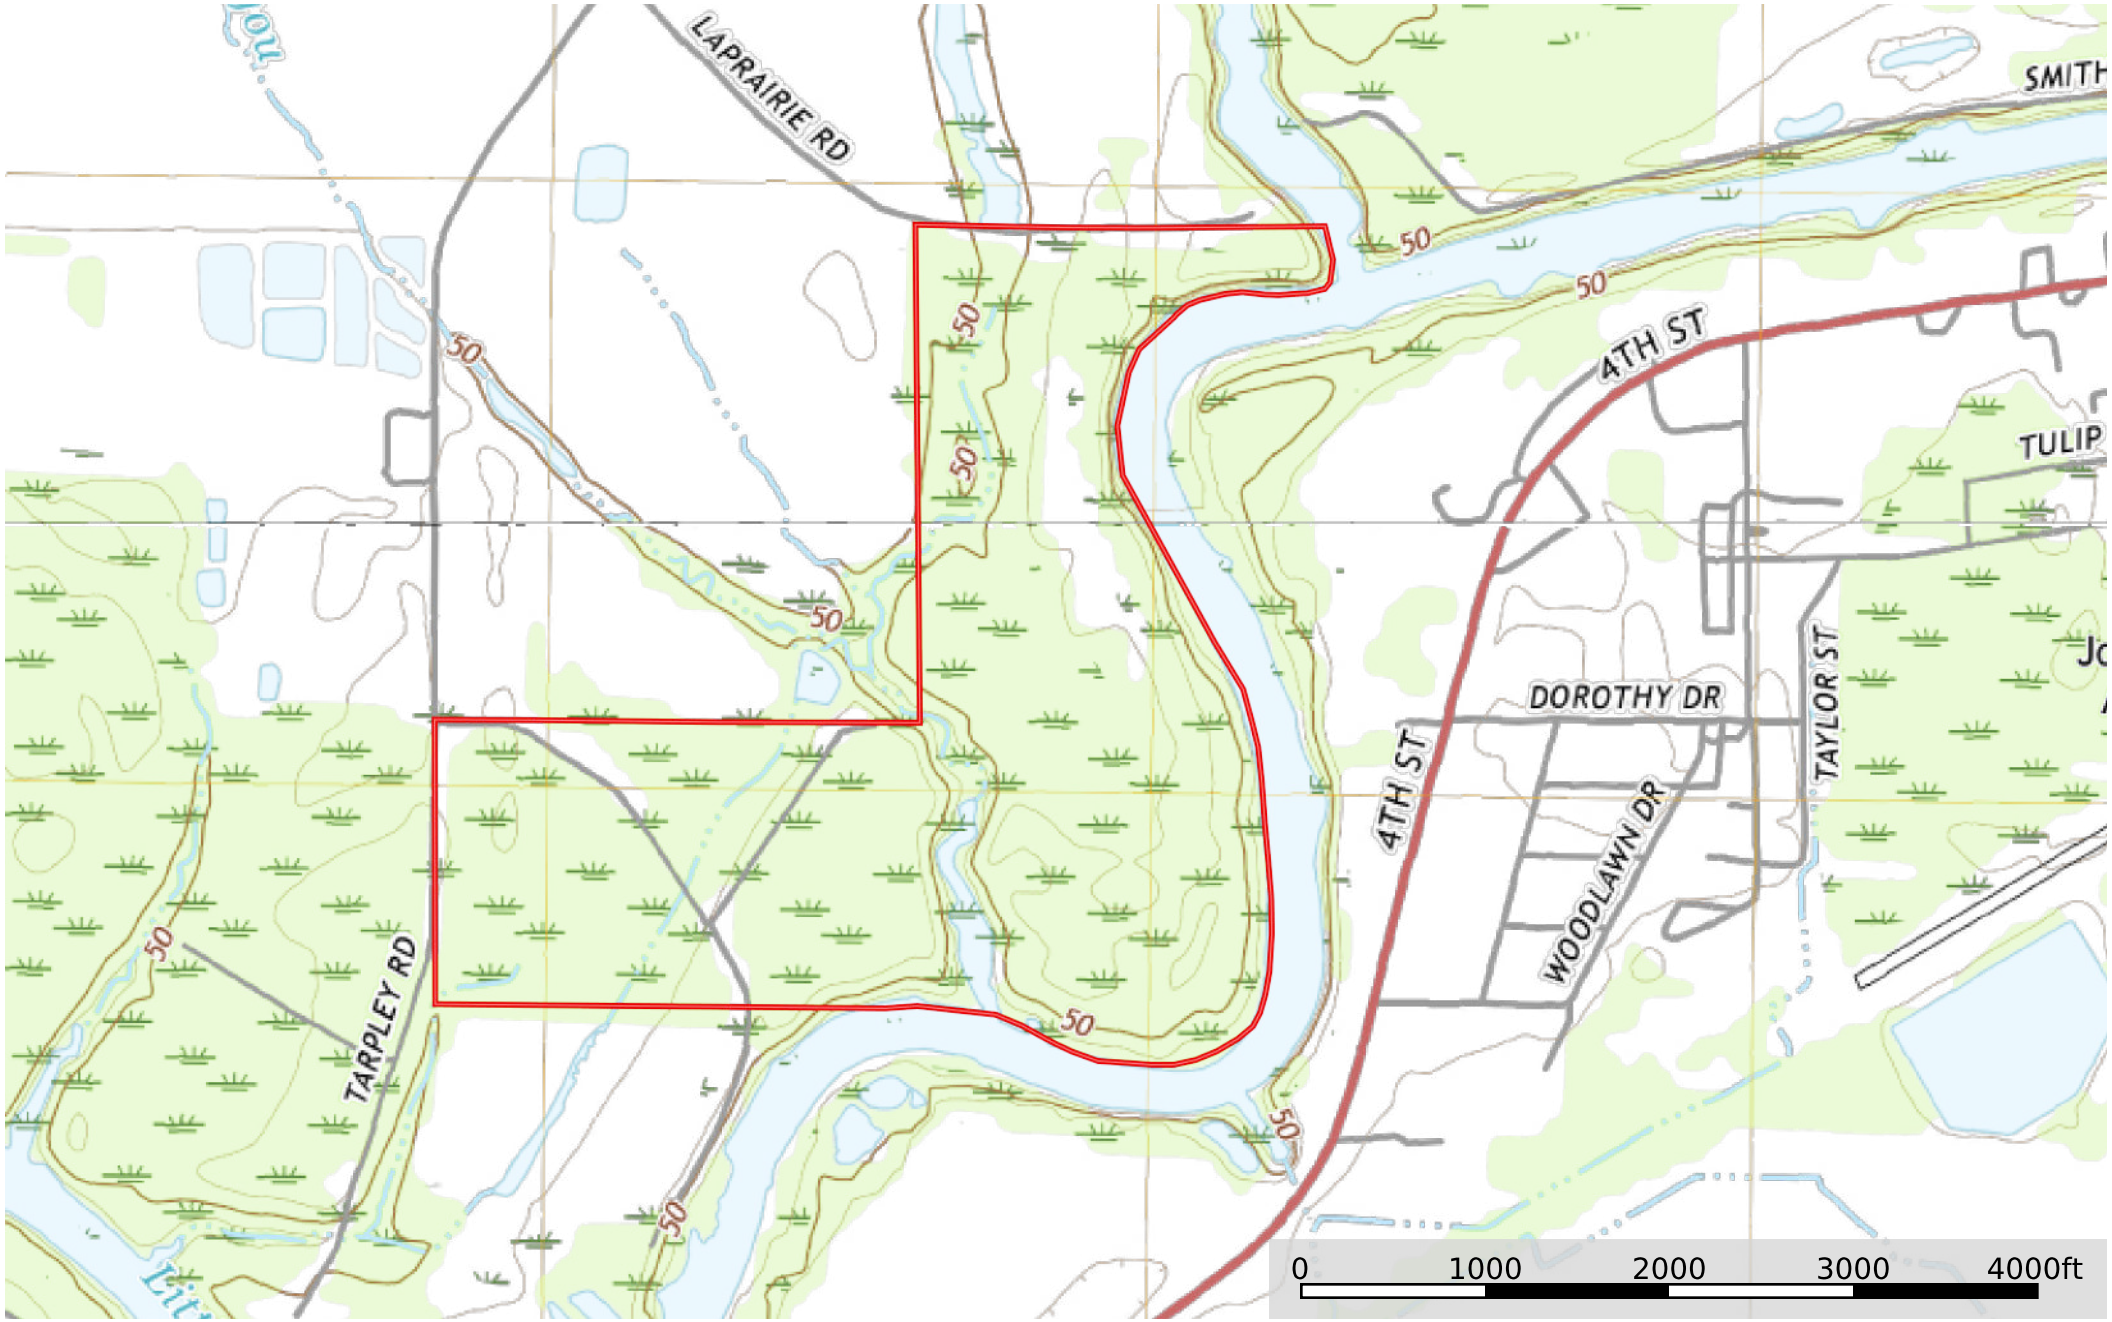

LA - Catahoula Huhn Hunting Camp 258

Catahoula Parish, Louisiana, 258 AC +/-

 Boundary