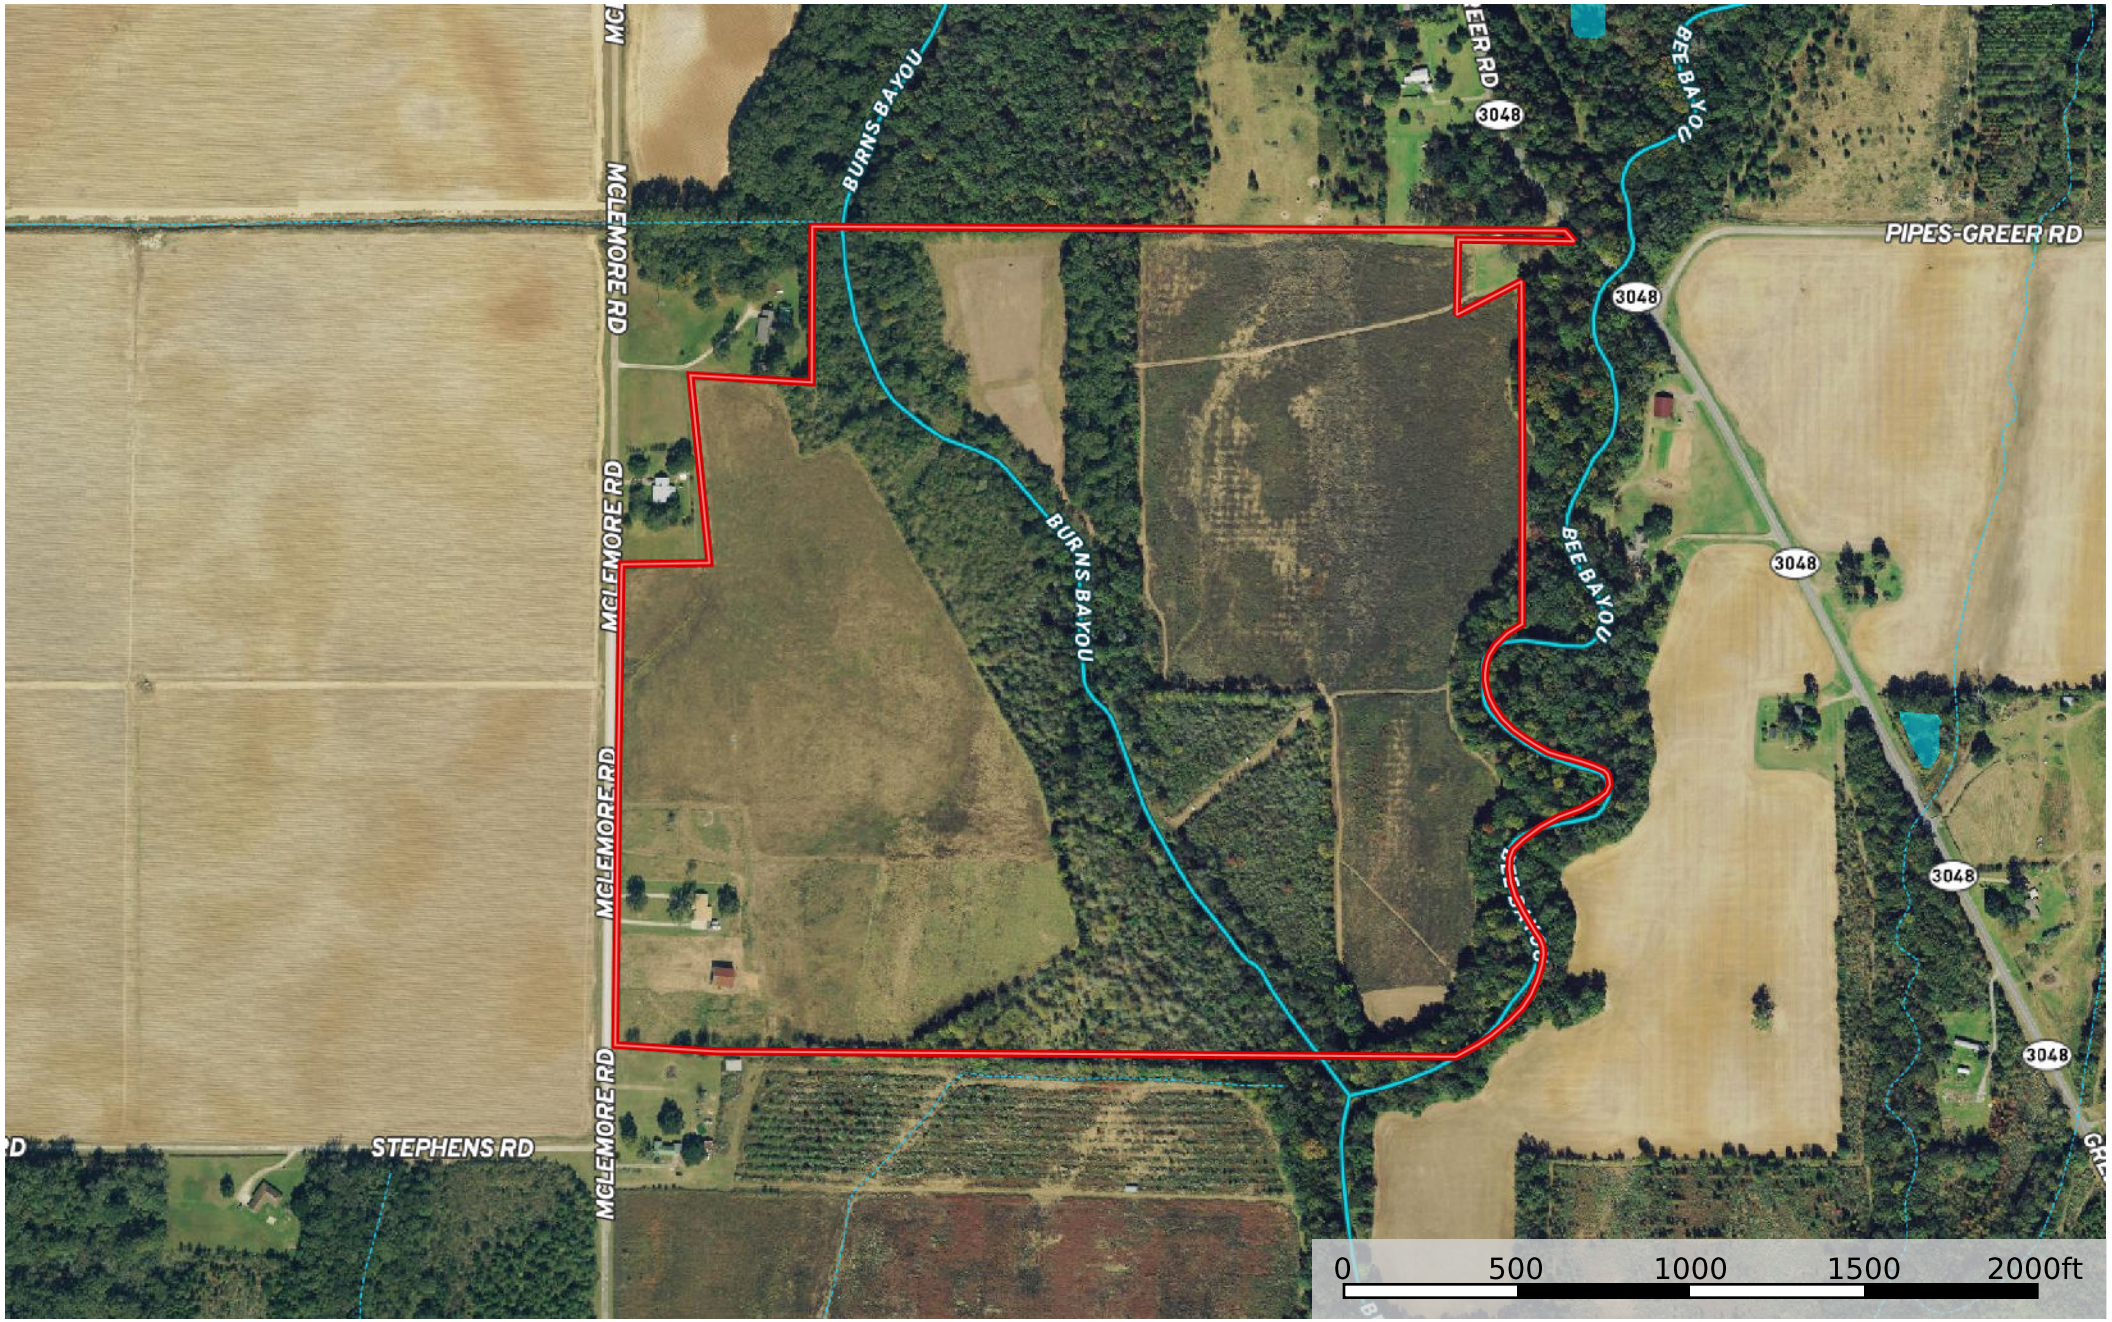

LA - Richland Sorey 132 ac+-
Richland Parish, Louisiana, 132 AC +/-

- Boundary
- Stream, Intermittent
- River/Creek
- Water Body