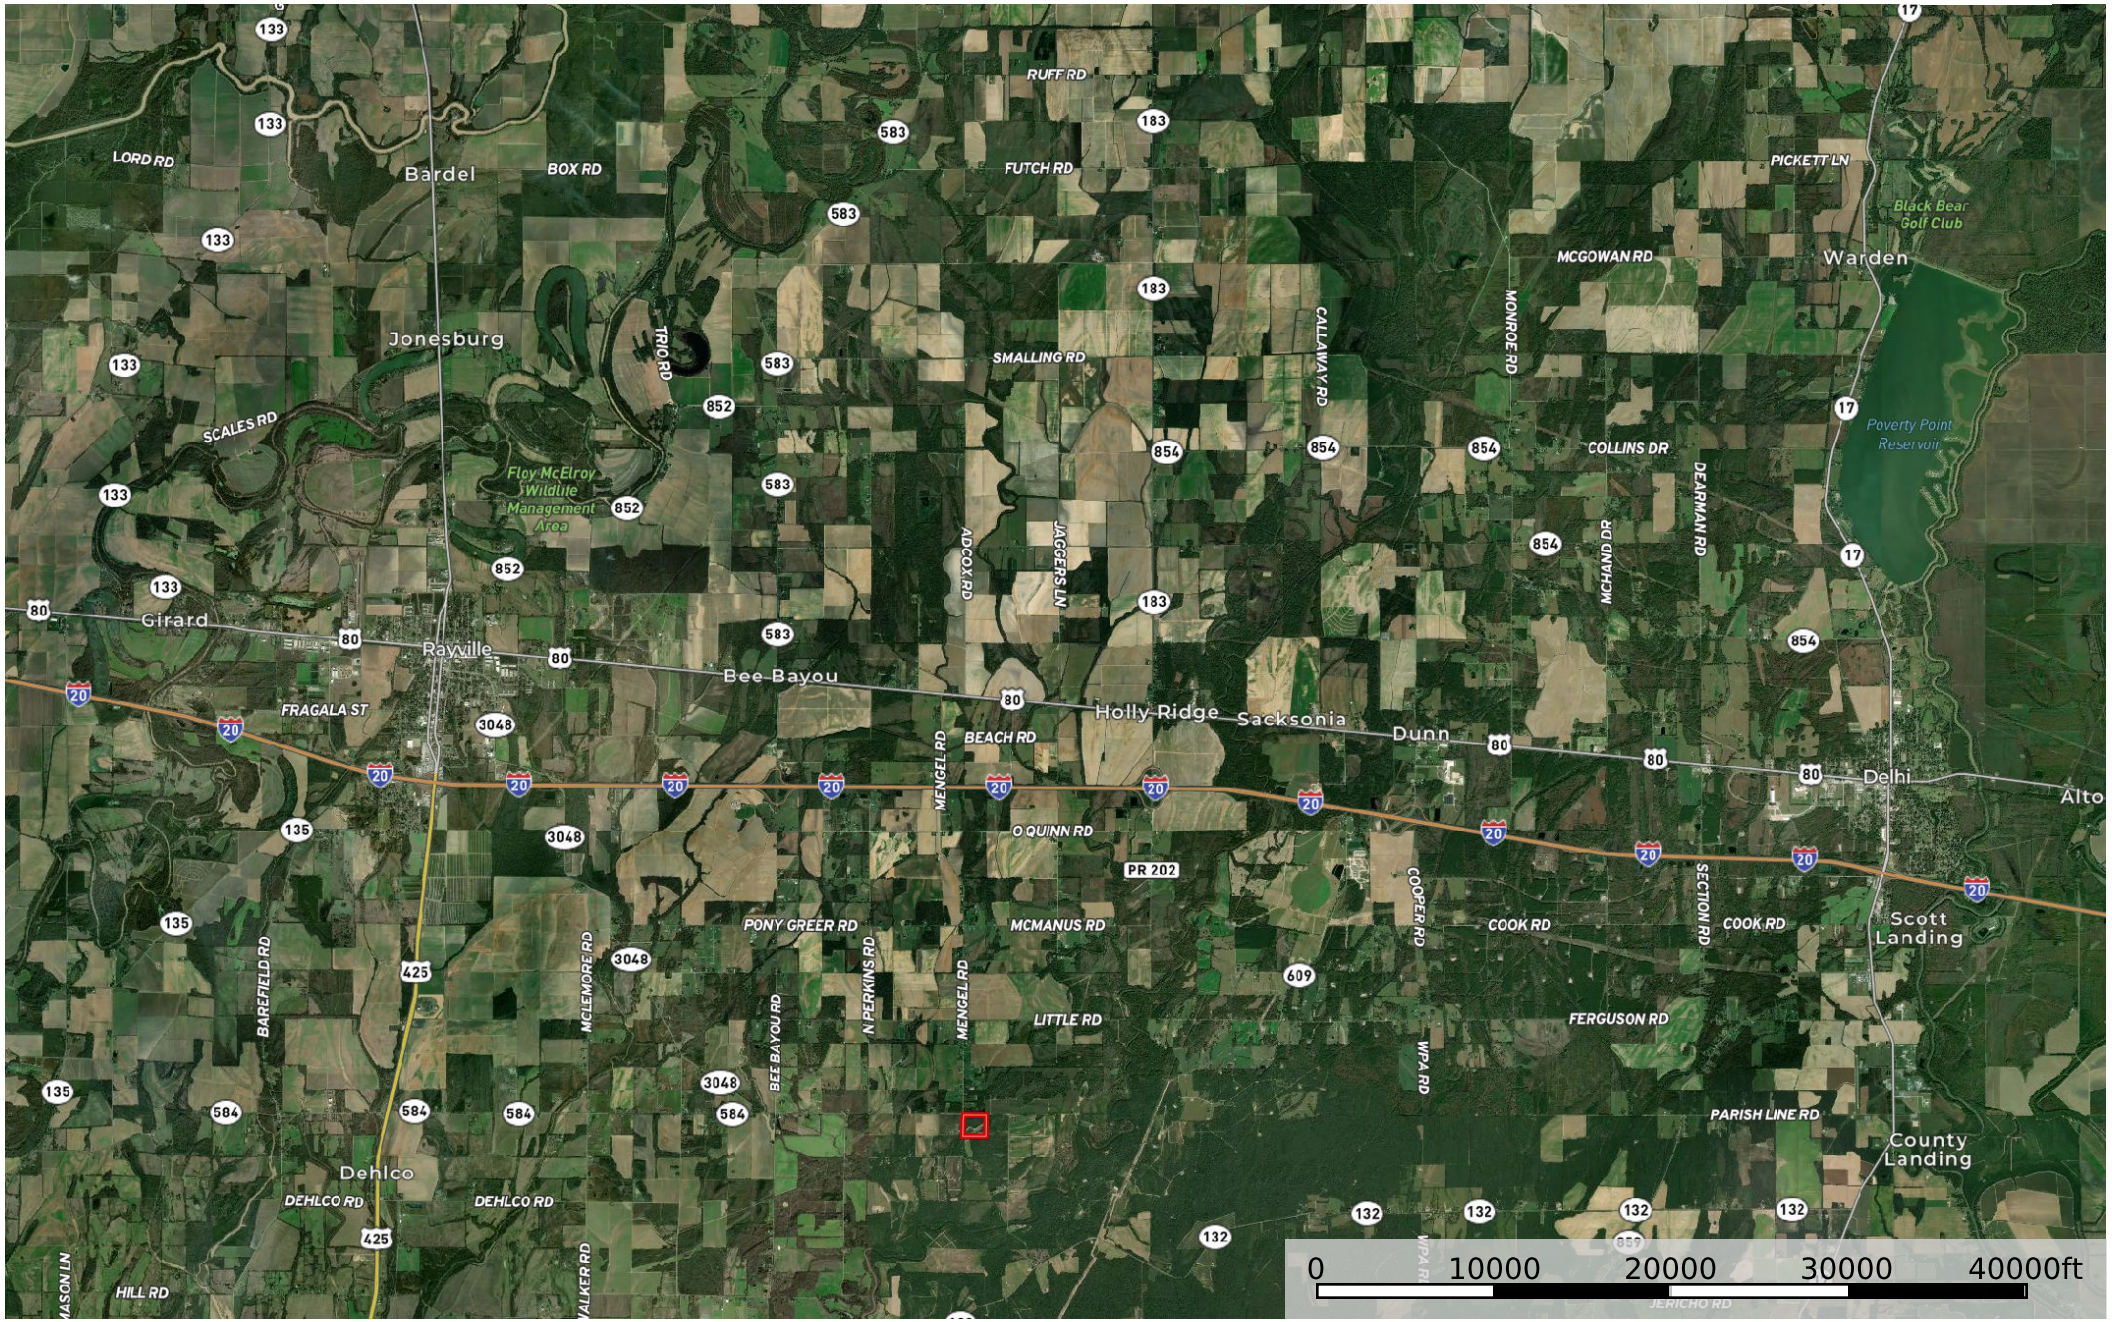

LA - Richland Lowry 36 acres +- Richland Parish, Louisiana, 36 AC +-

Boundary