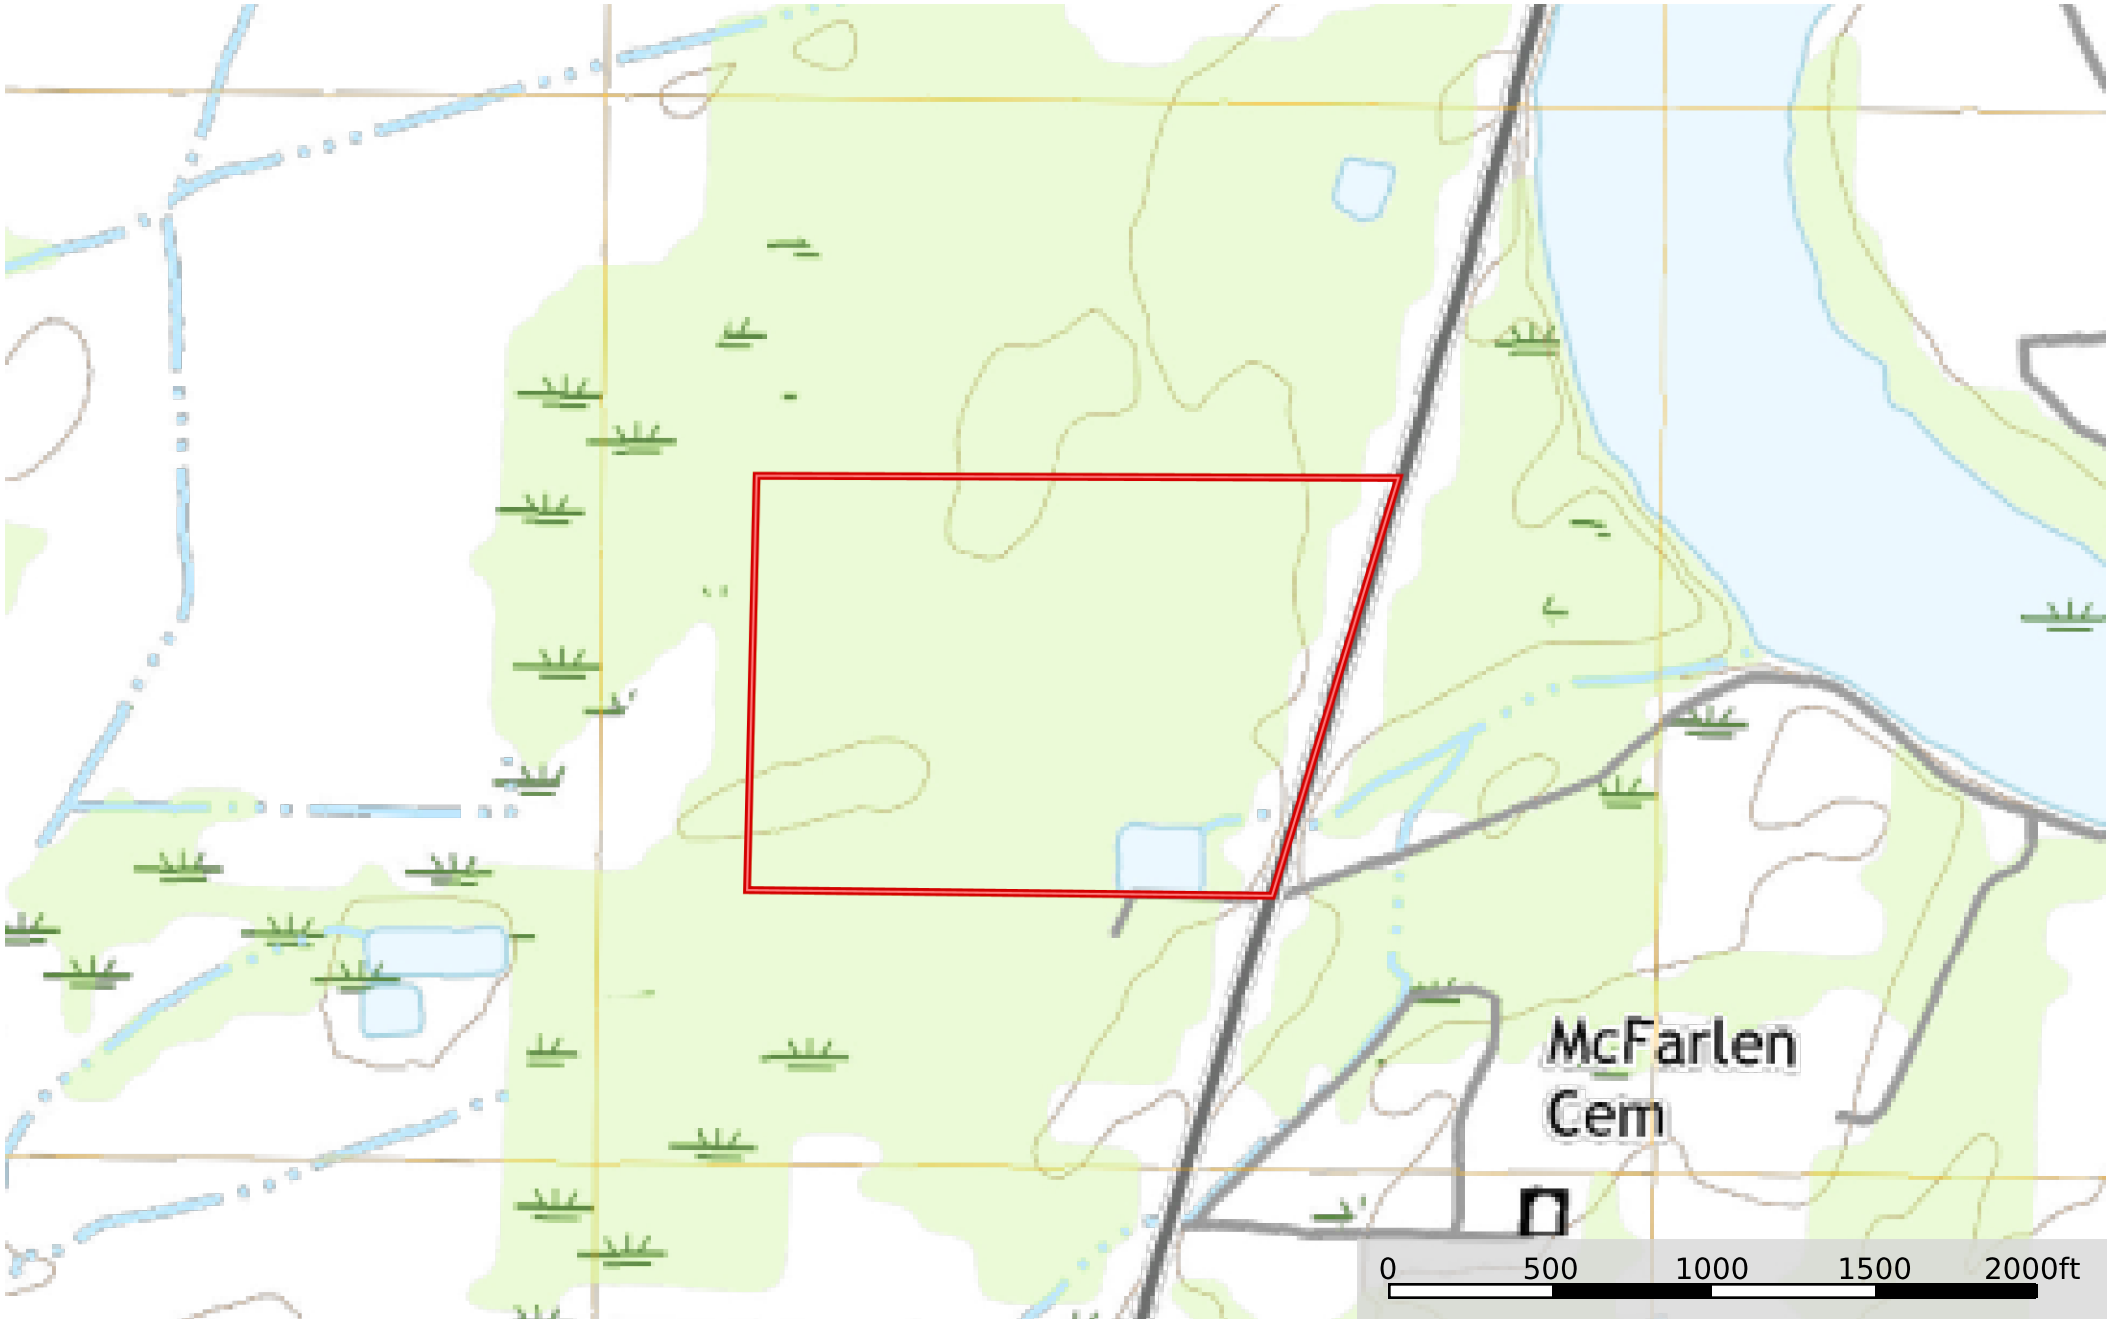

LA - Catahoula Pentecost 54.3 ac+/-
Catahoula Parish, Louisiana, 54.3 AC +/-

 Boundary