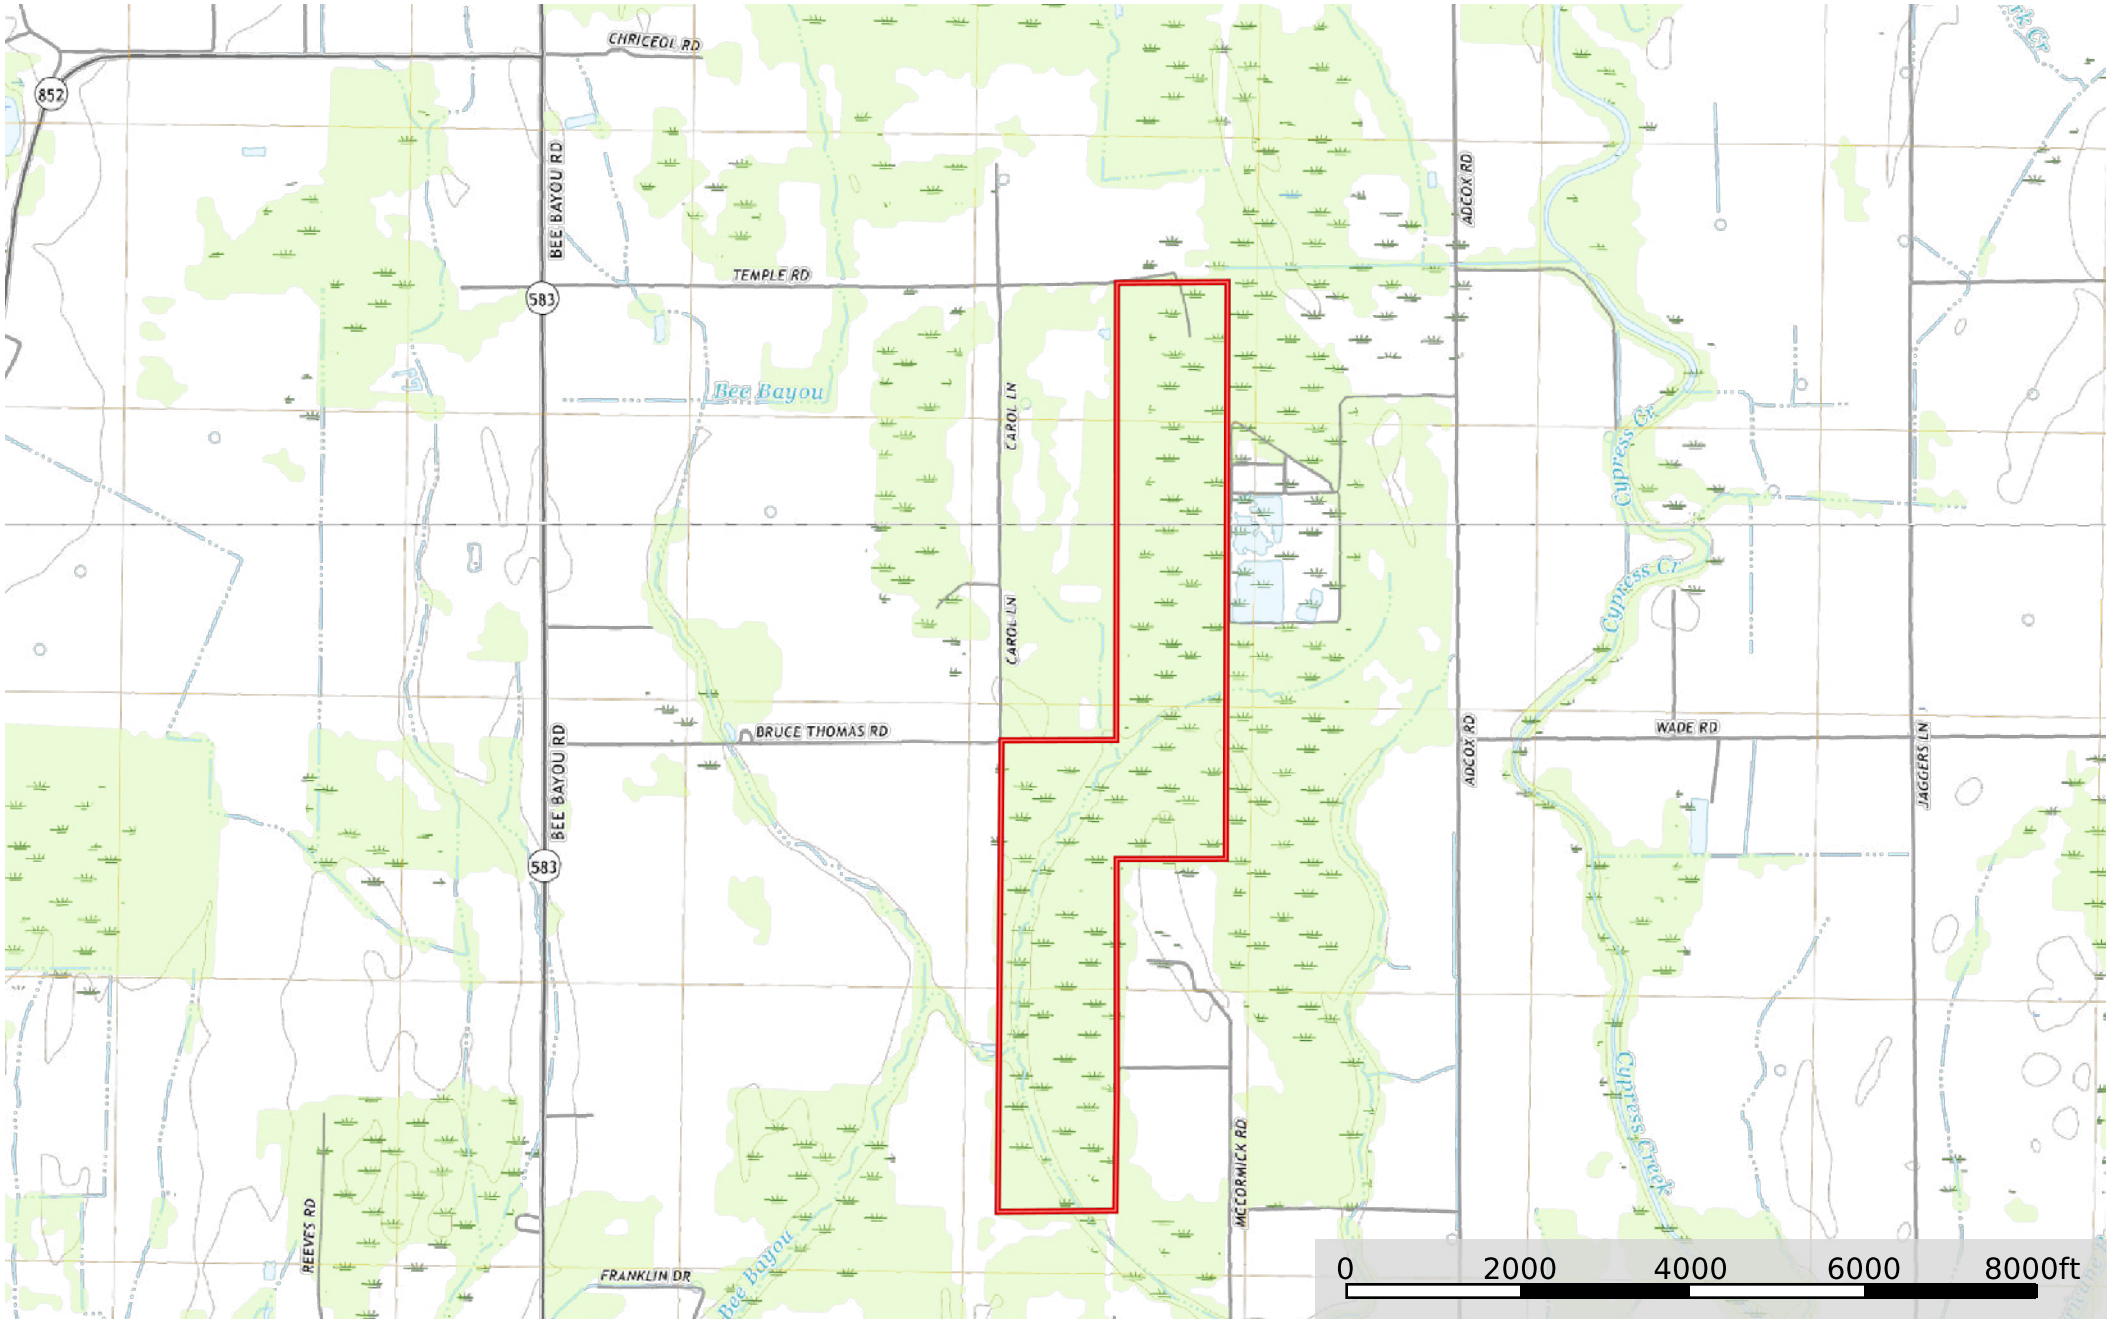

LA - Richlands Bear Creek Timber LLC 360 ac +/-
Richland Parish, Louisiana, 360 AC +/-

Boundary