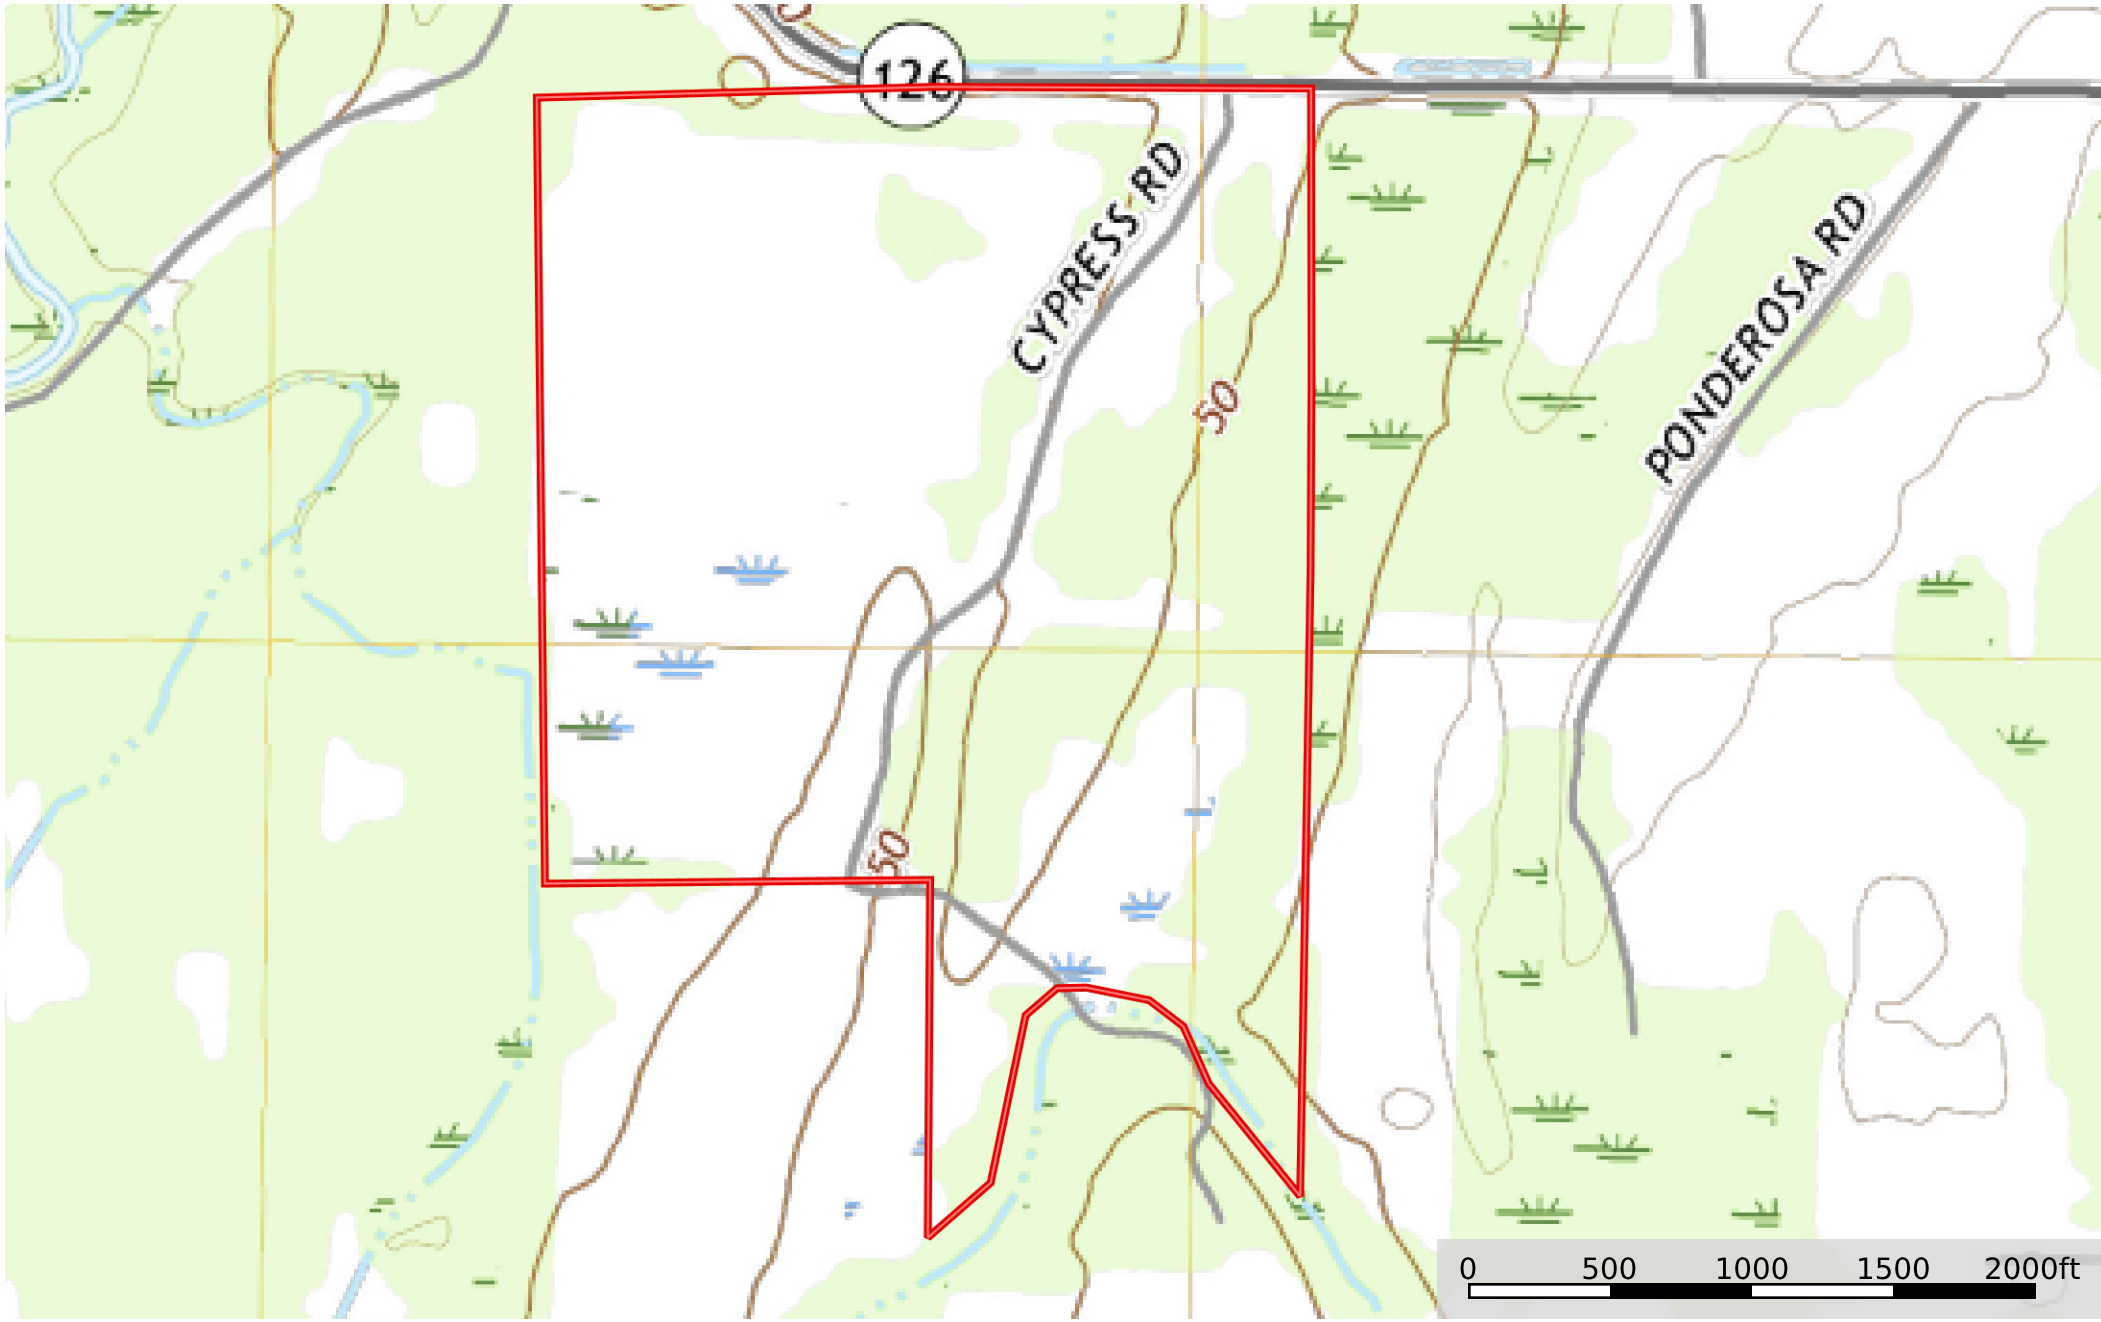

LA - Catahoula Huhn Hunting Camp 195 ac +/-  
Catahoula Parish, Louisiana, 195 AC +/-

 Boundary