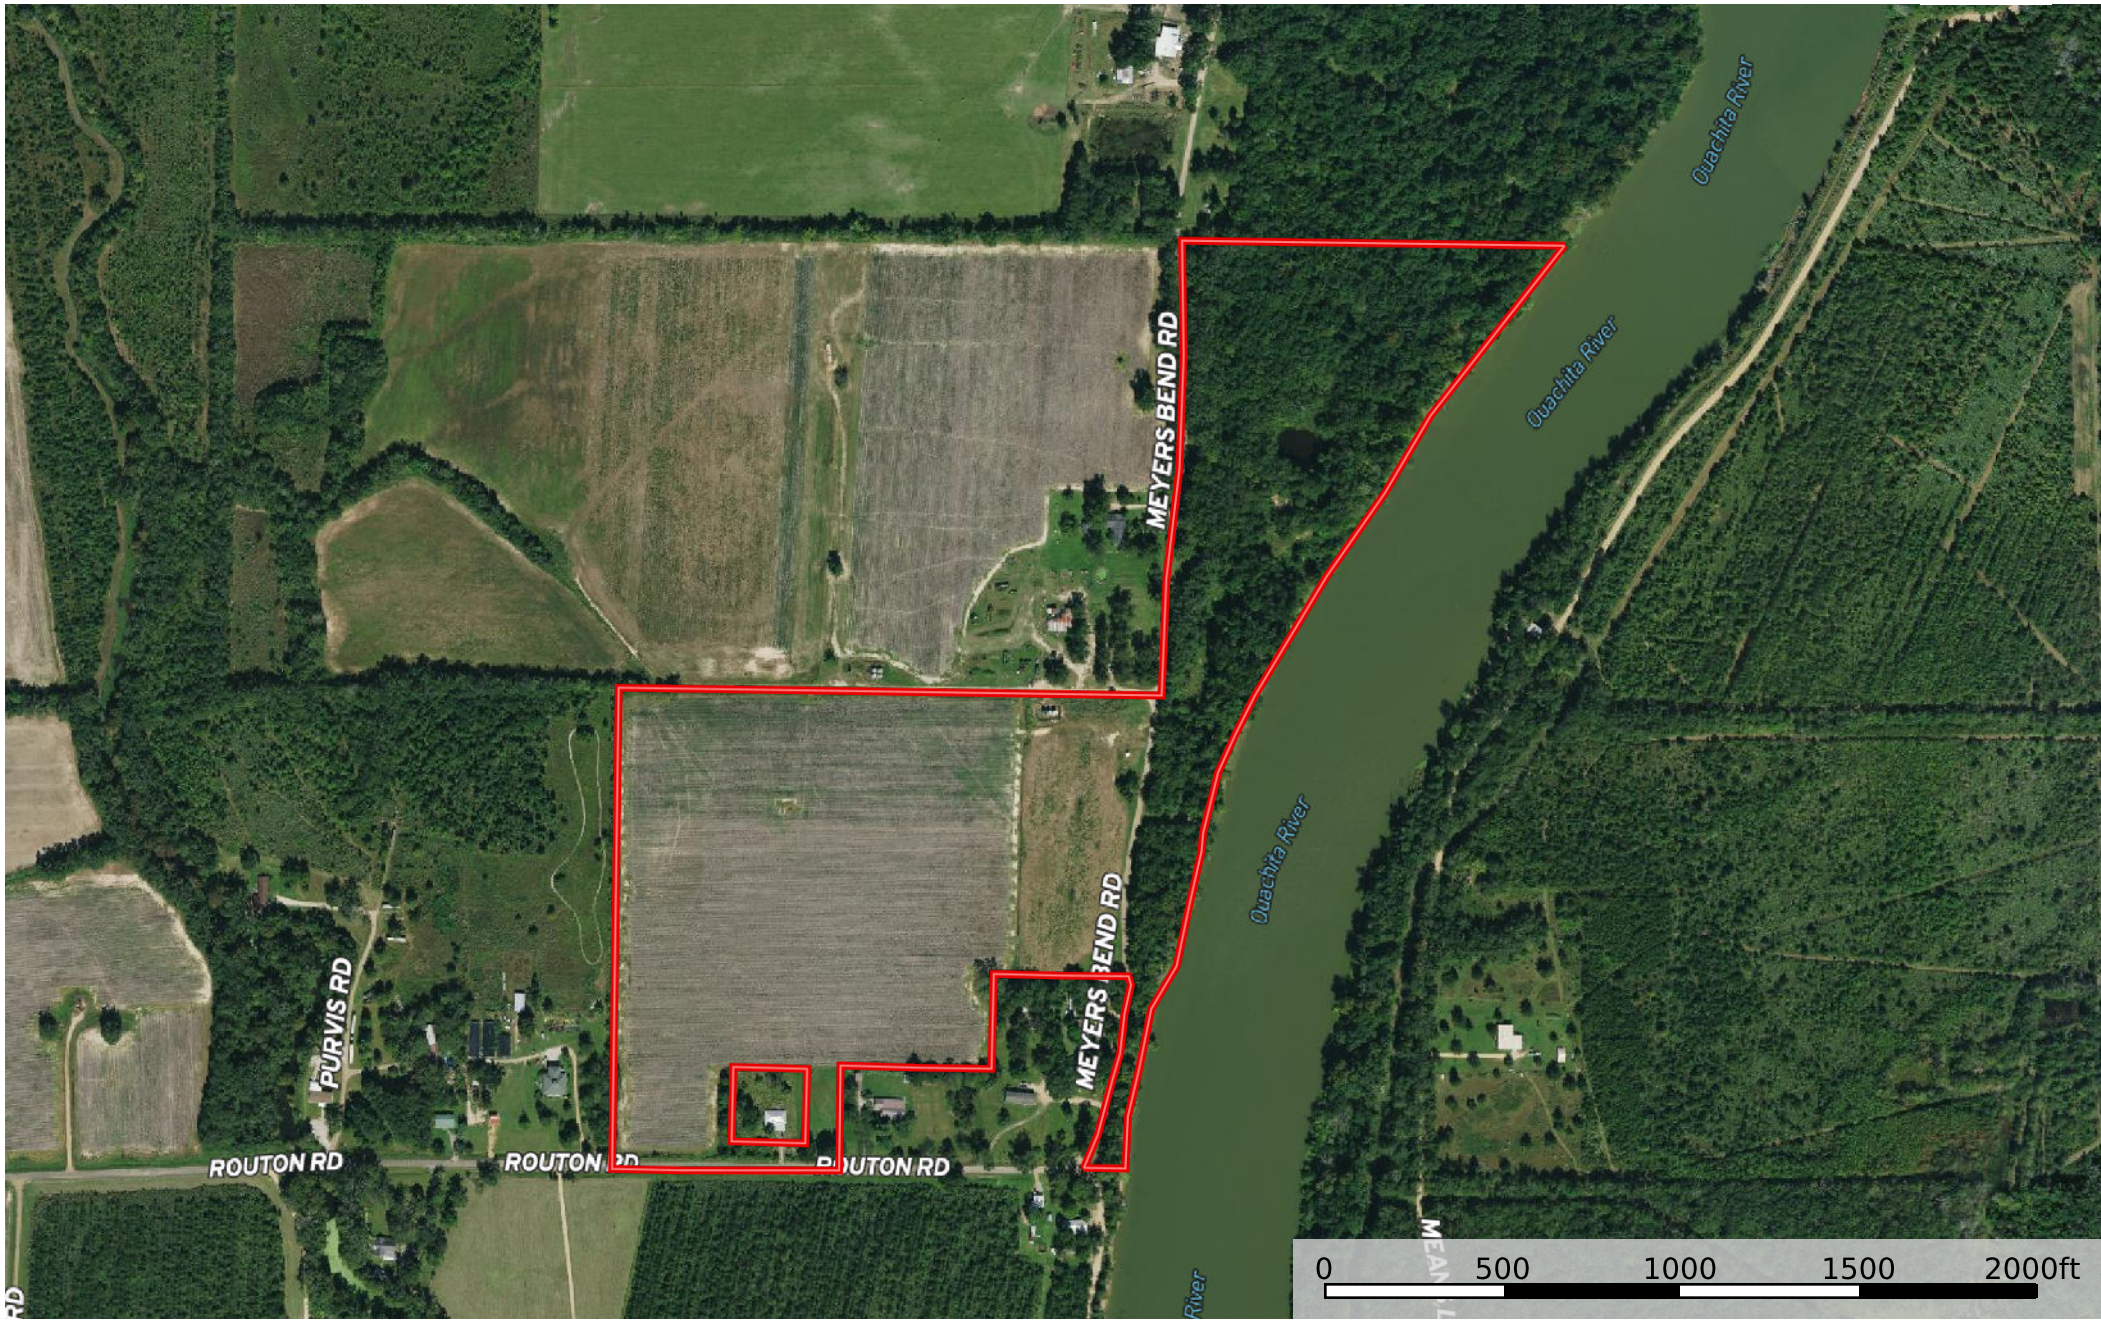

LA - Catahoula Roton 63 ac +/- (East)
Catahoula Parish, Louisiana, 63 AC +/-

 Boundary