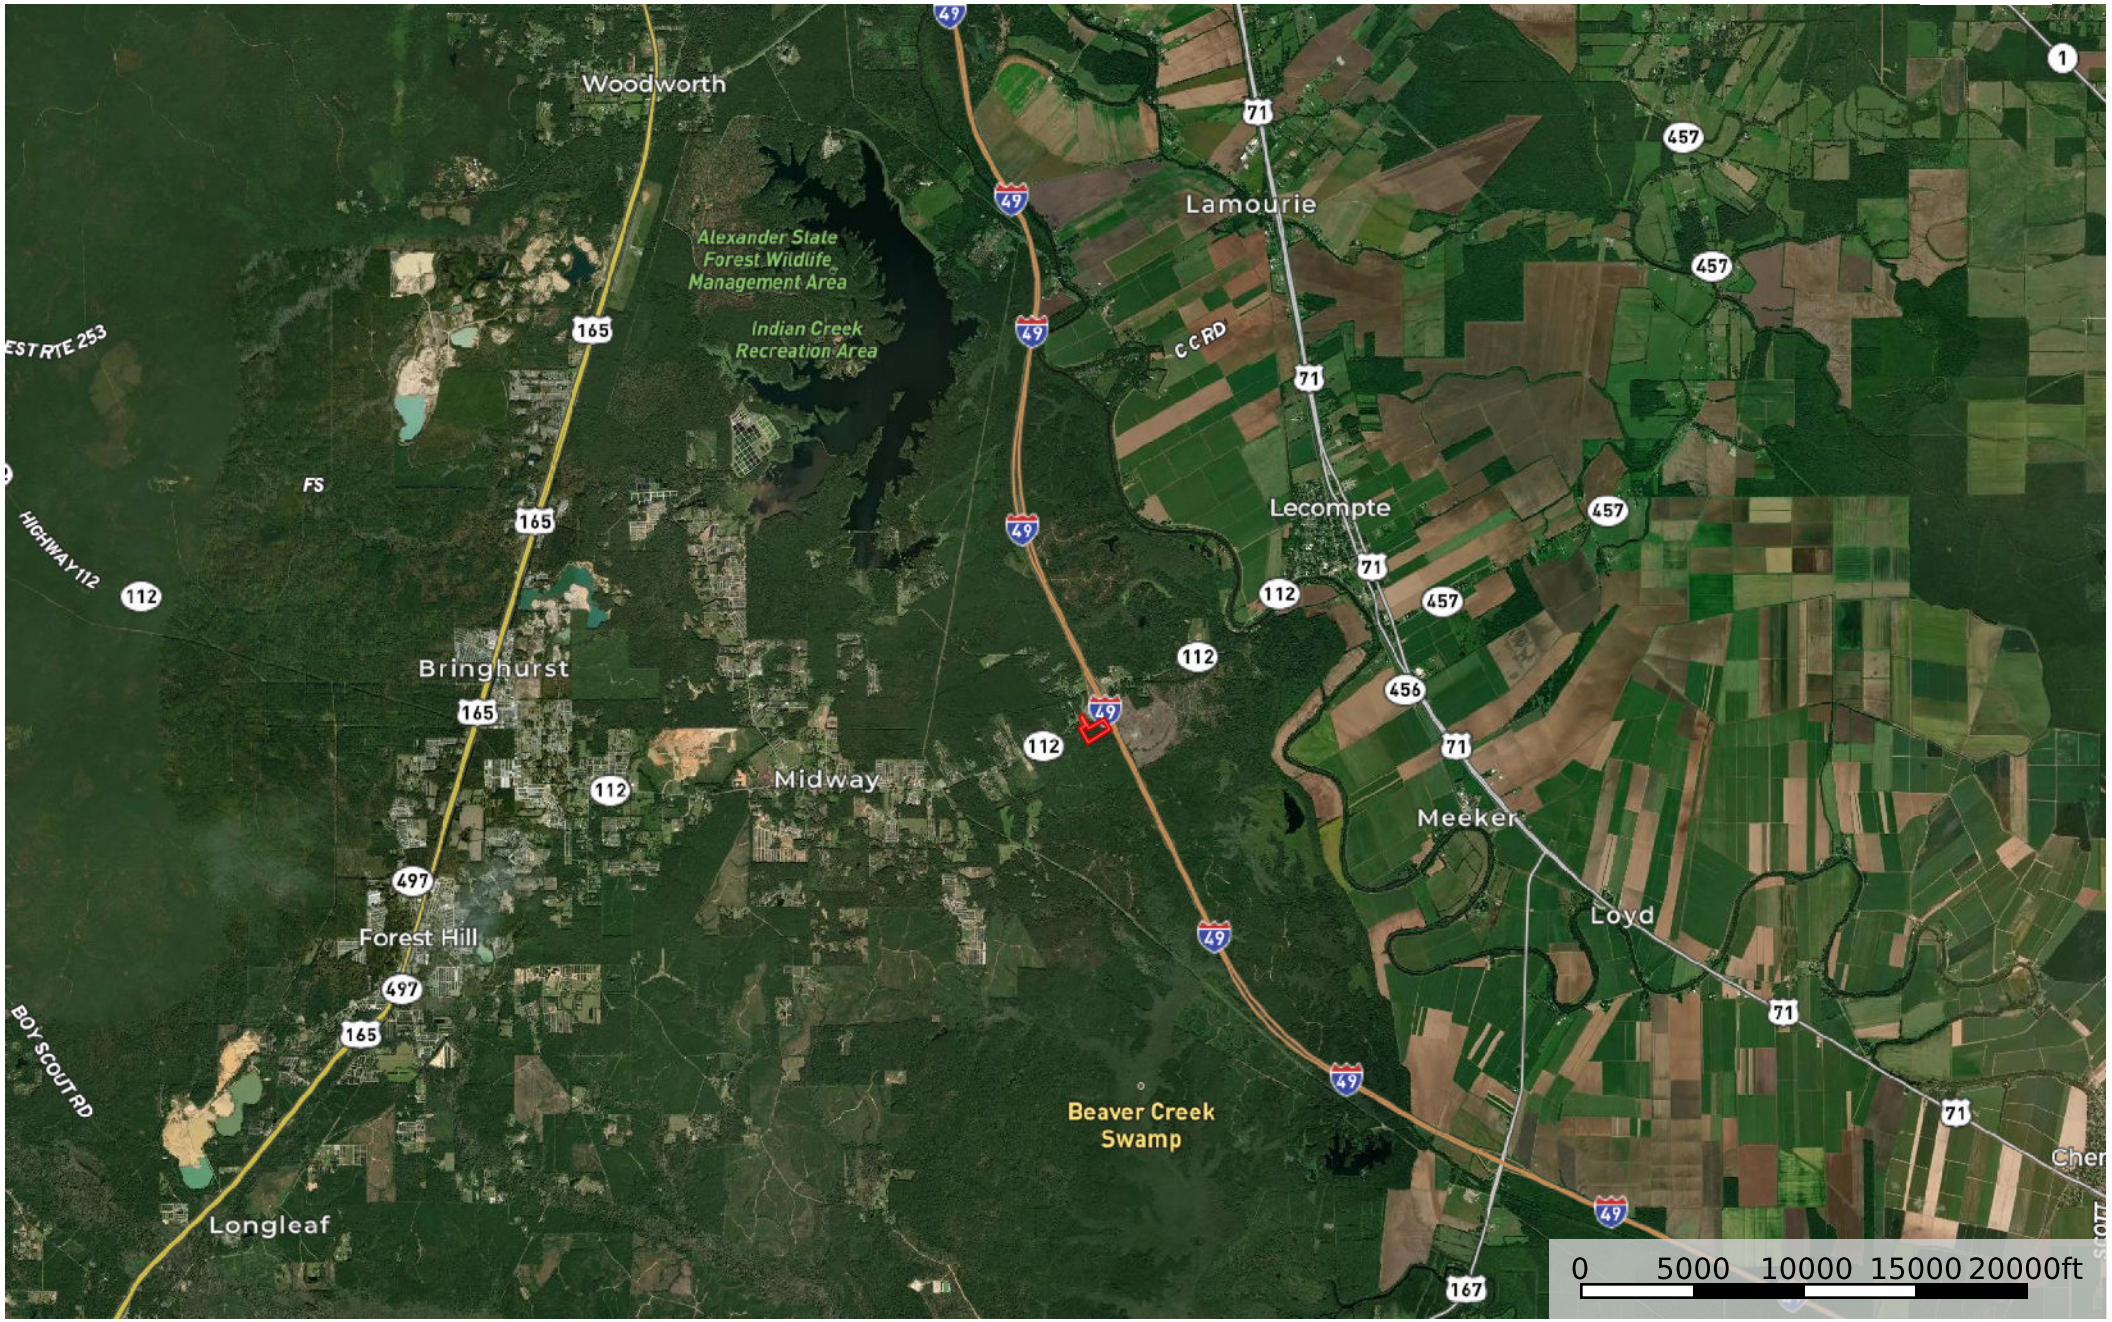

# LA - Rapides Beaver Creek Ventures Commercial 15 ac +/- Louisiana, 15 AC +/-

Boundary