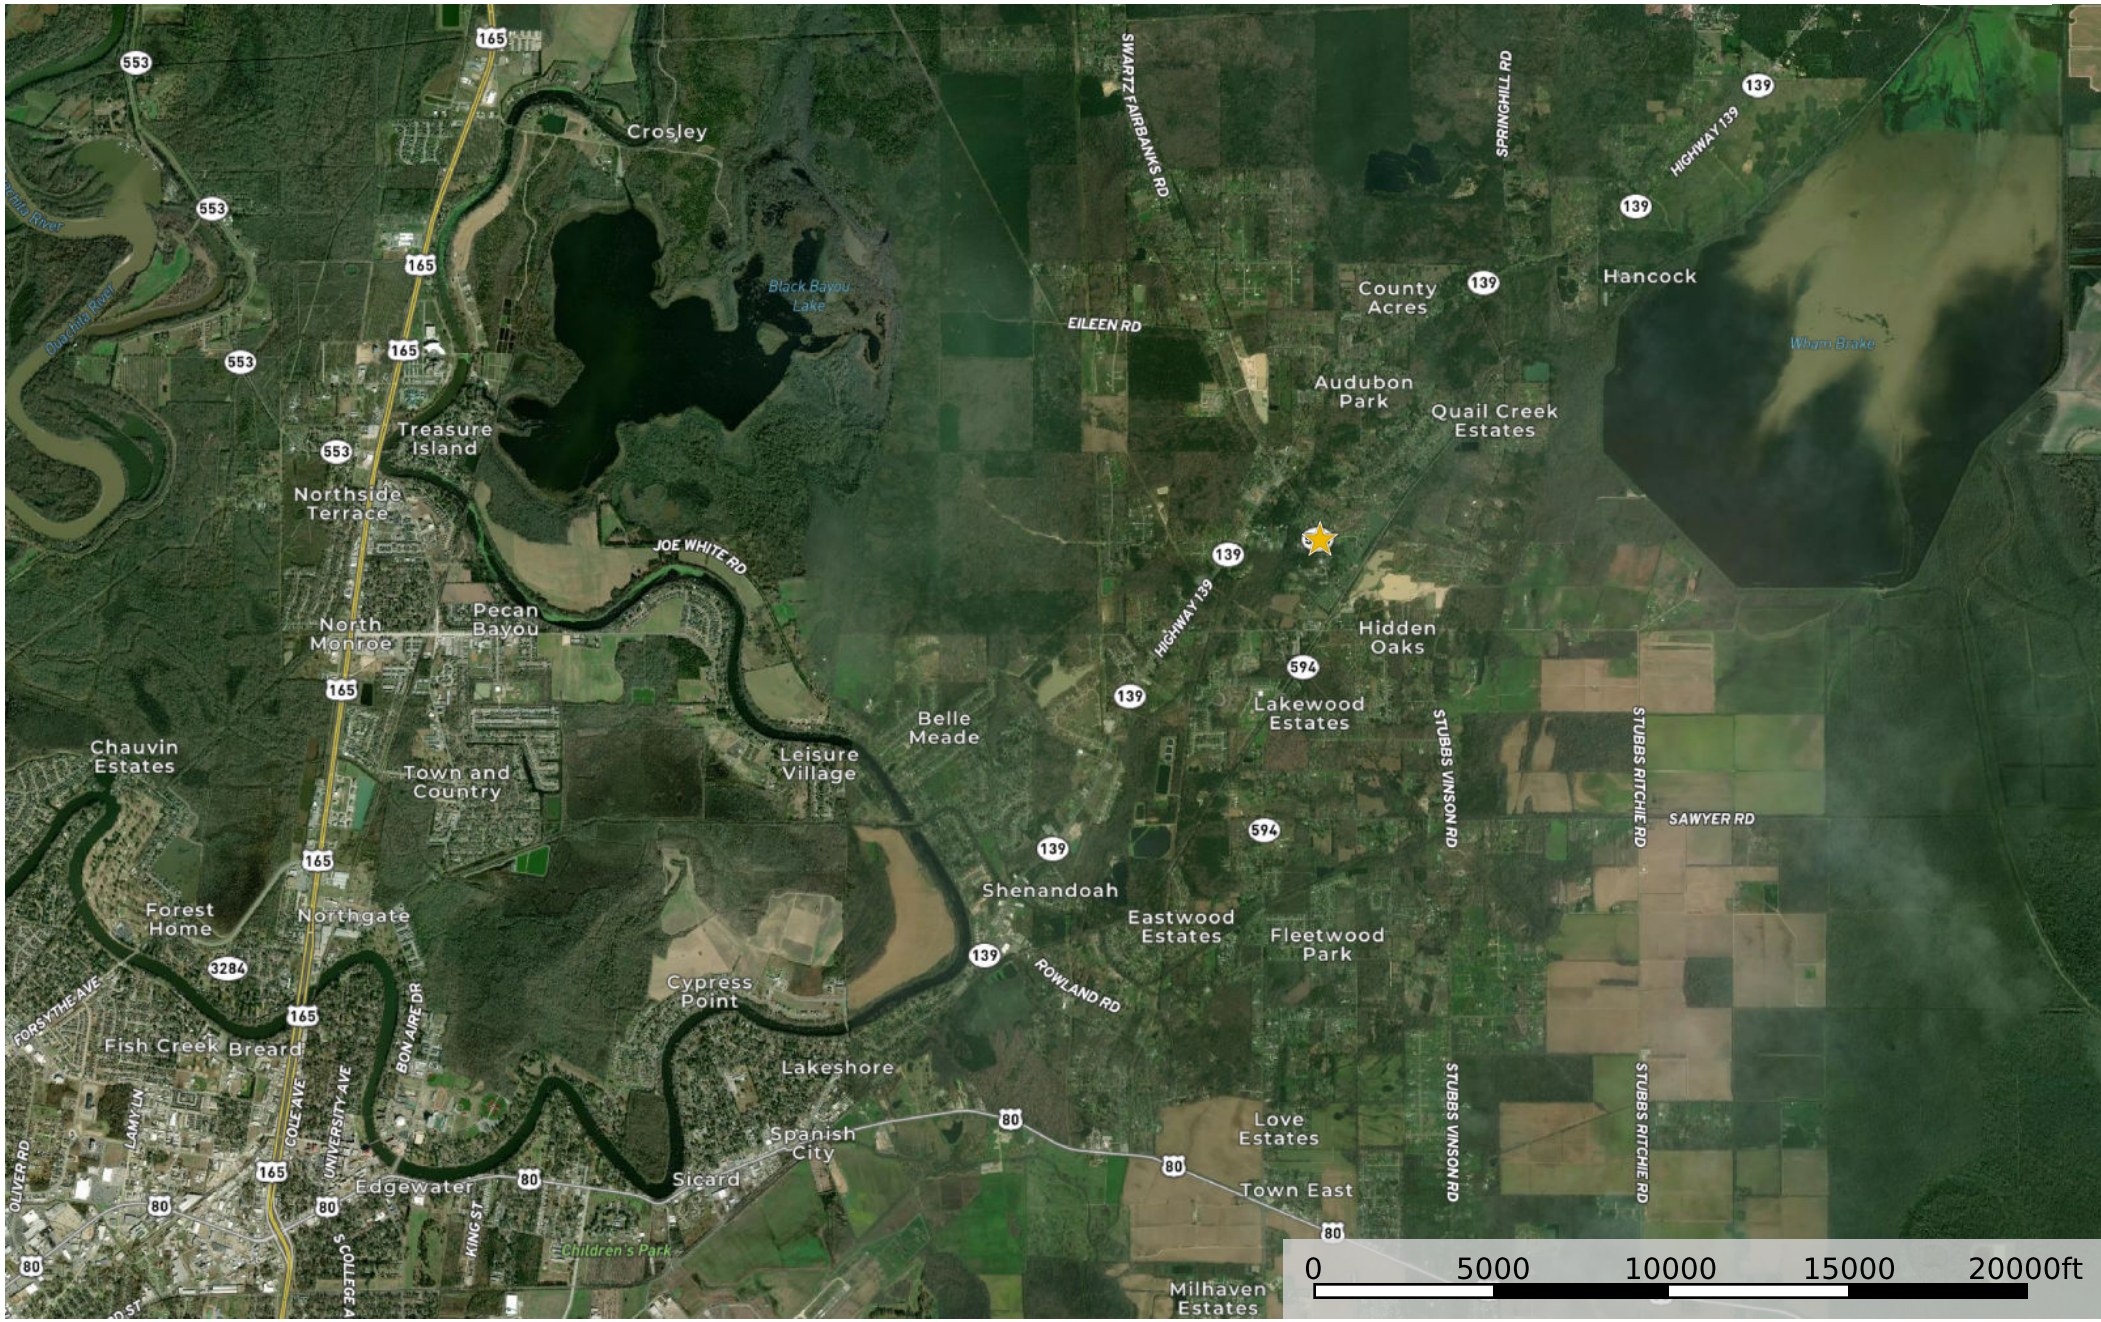

LA - Ouachita MJ Ventures Scenic Drive

Ouachita Parish, Louisiana, AC +/-

★ Star 1 □ Boundary