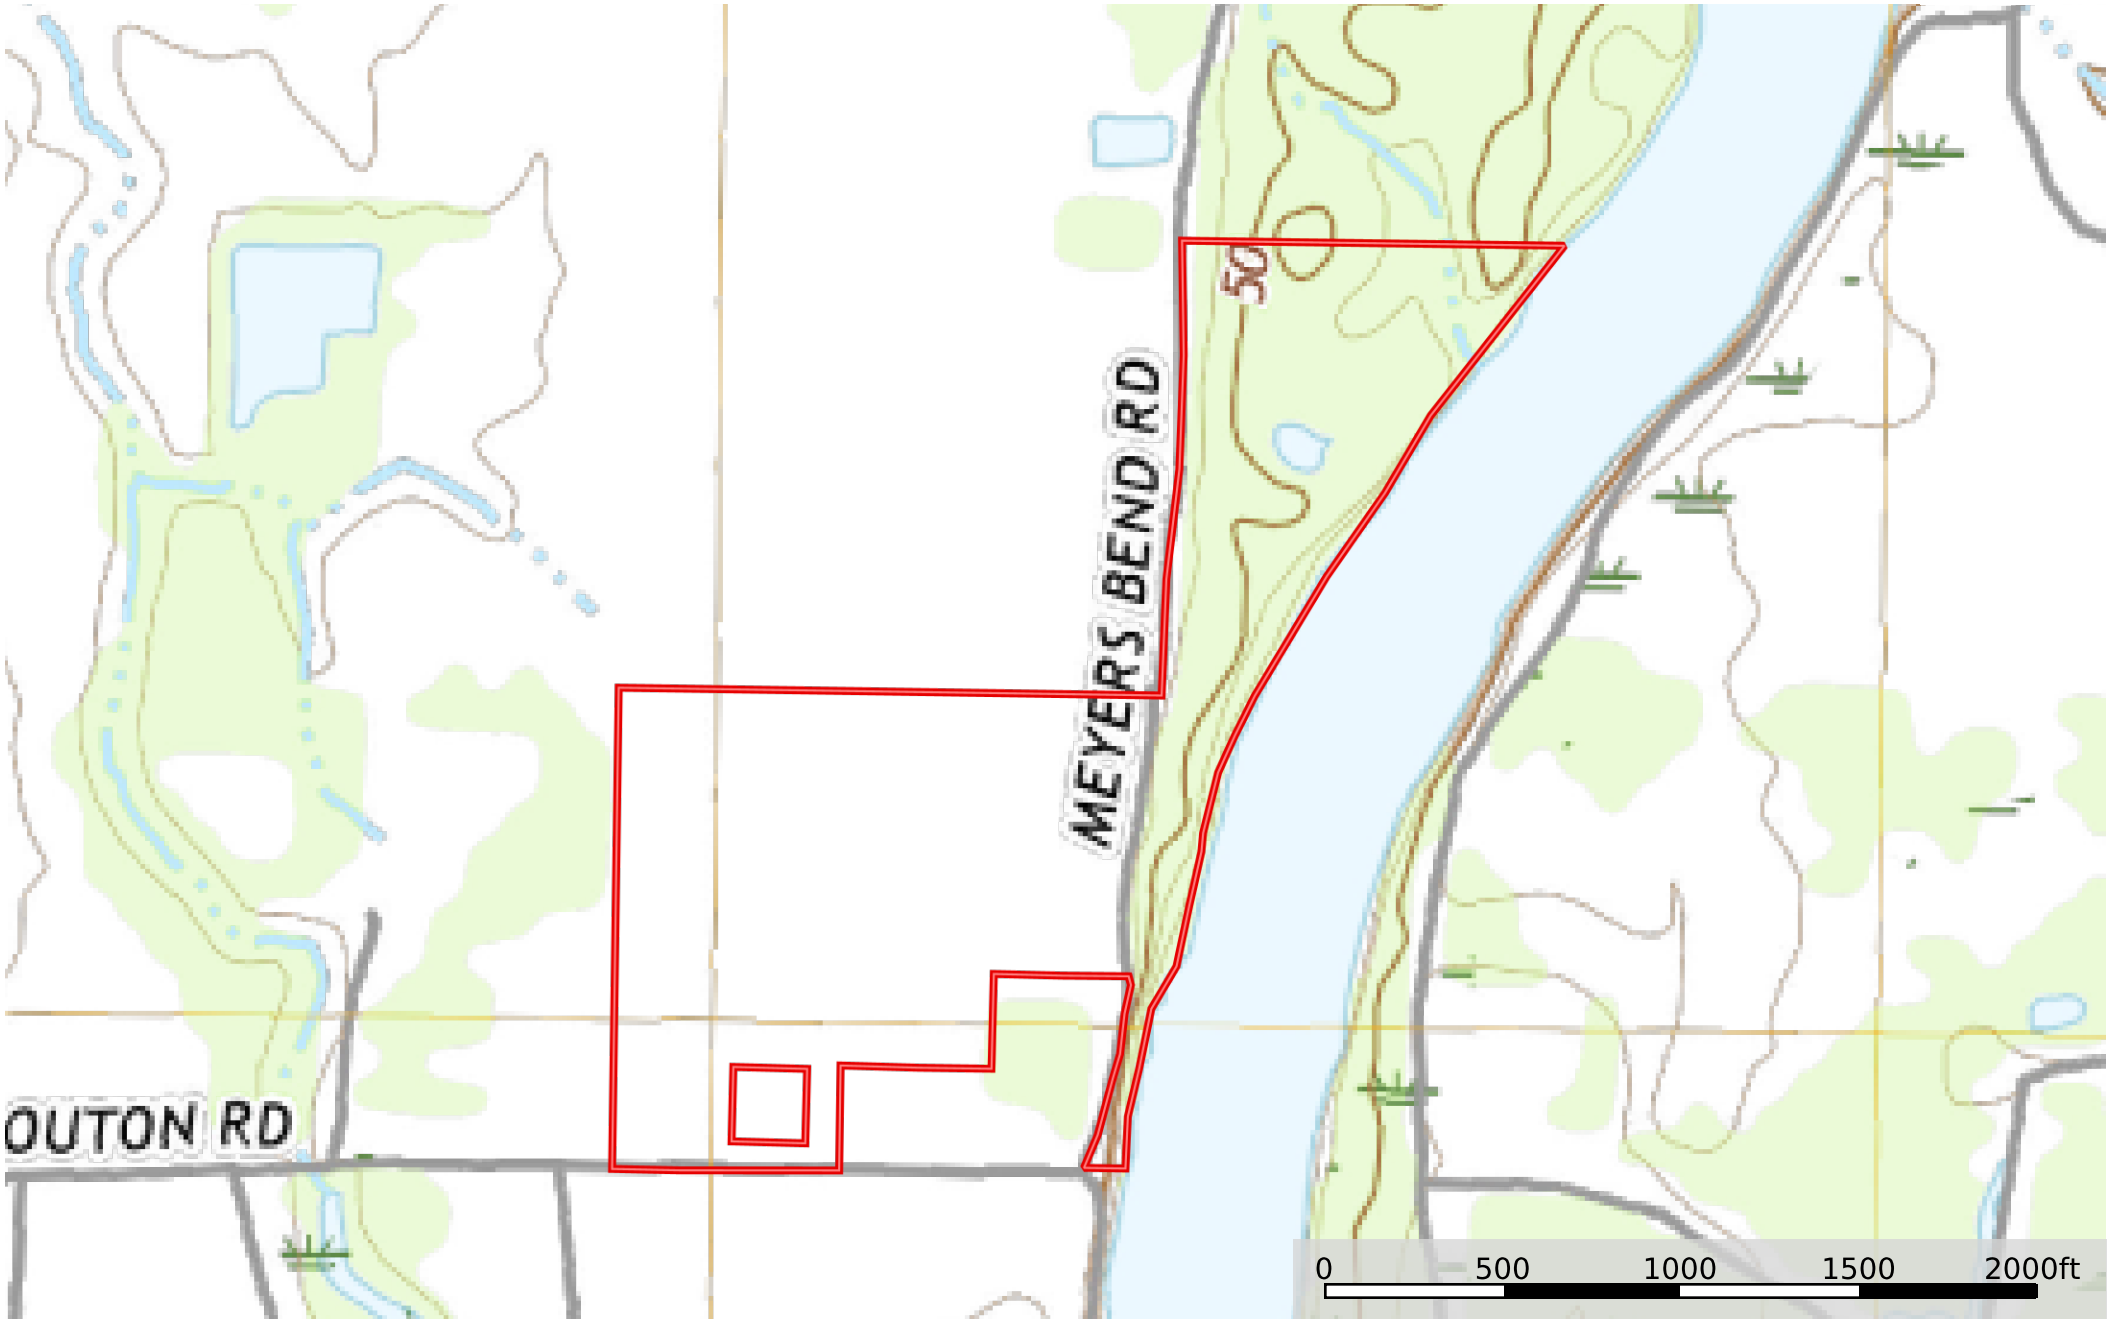

LA - Catahoula Roton 63 ac +/- (East)
Catahoula Parish, Louisiana, 63 AC +/-

Boundary